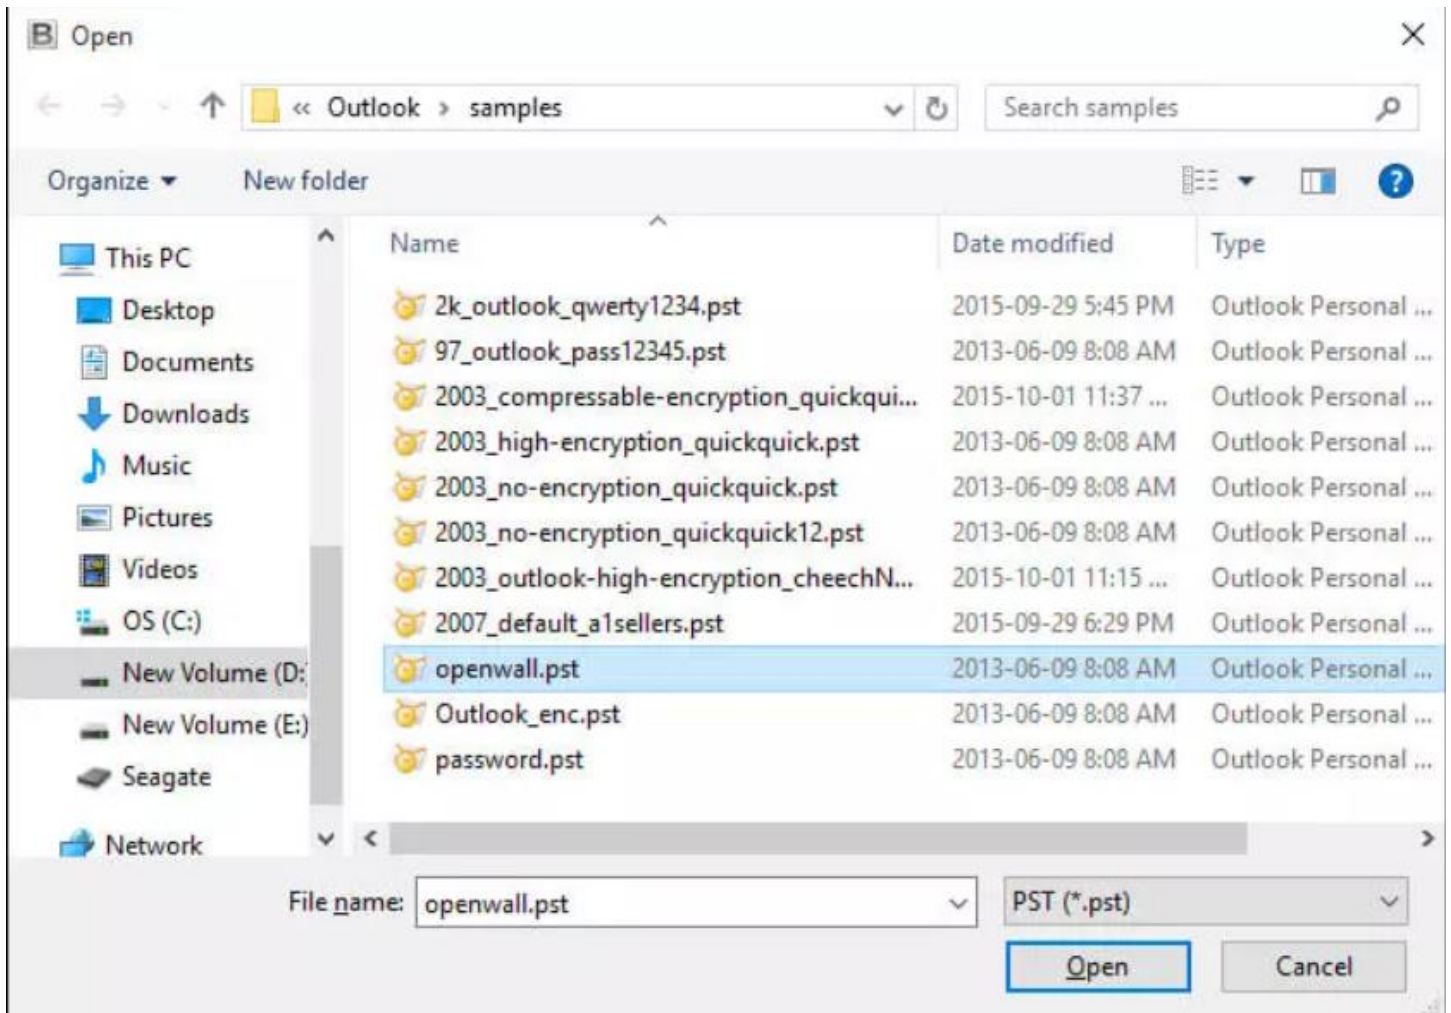

Step 3: Finally, click on the **Get Password** button and the software will display the password in the panel itself.