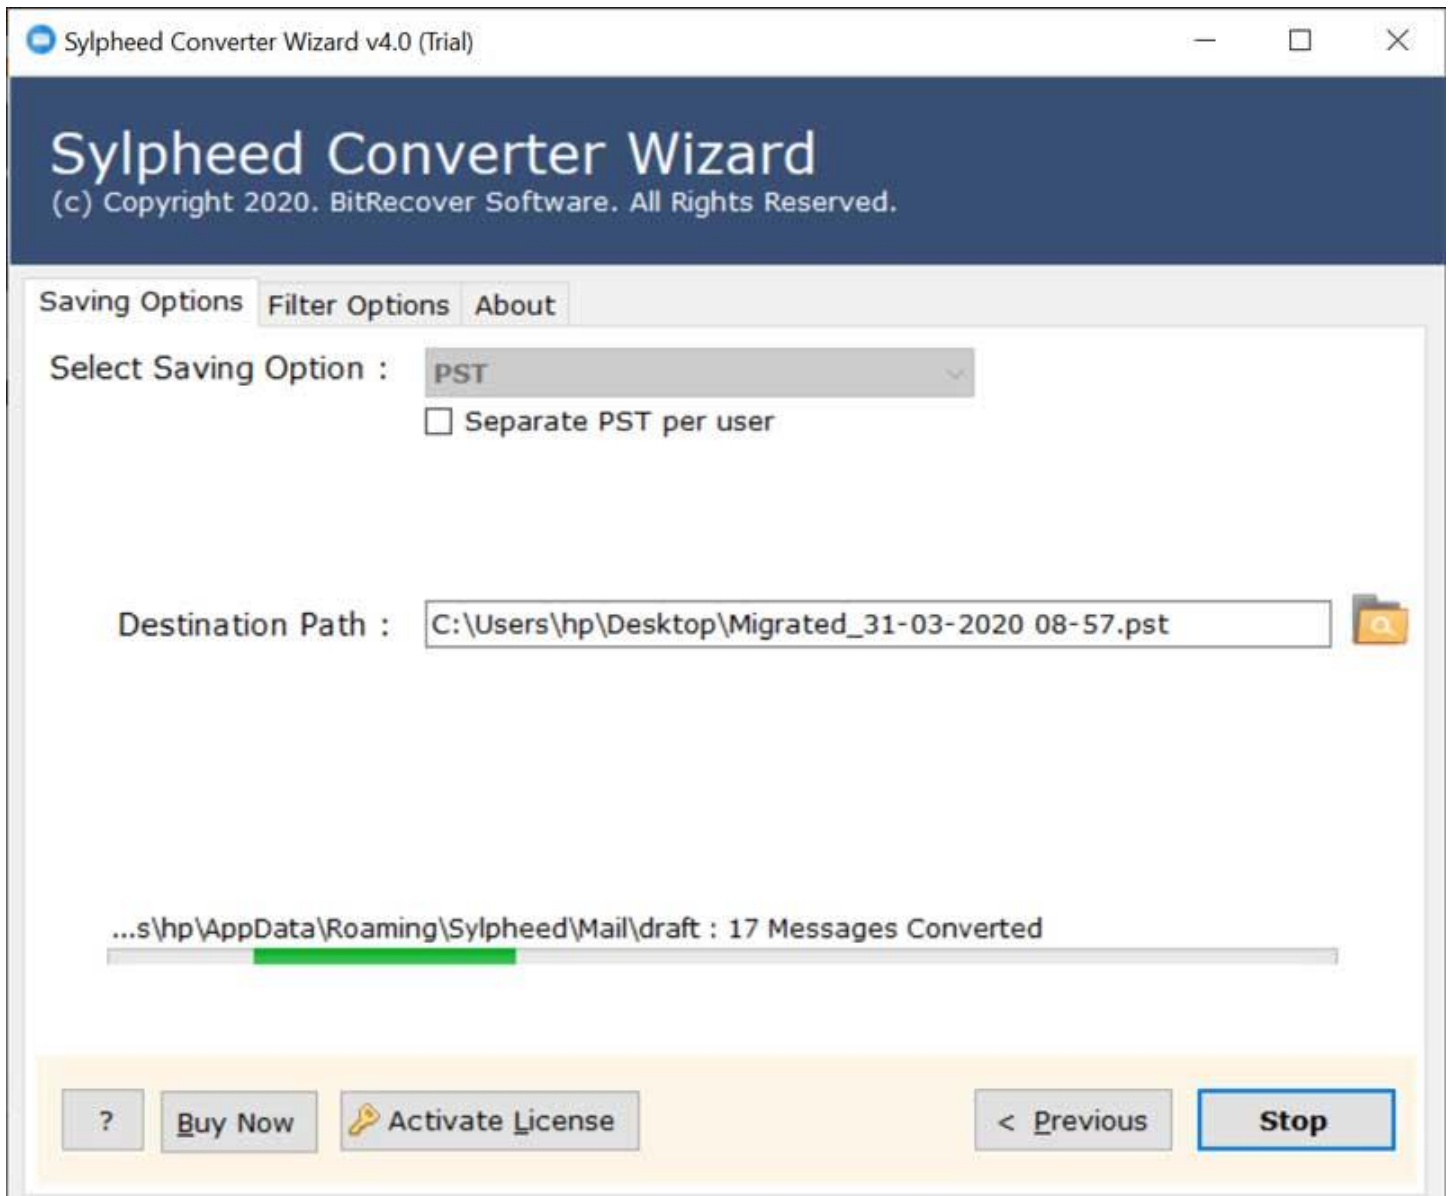

Step 2: Tick the required files/folders and click on the **Next** button.

Step 3: Choose a saving option out of the displayed list of options for the converted files.

Step 4: Choose a destination path by clicking on the **Folder** icon for saving the converted files.

Step 5: Let the software complete the conversion process. You can see the live conversion progress report in the software panel.

Step 6: Once the conversion has been completed, you will get a prompt message informing you about the successful conversion as well as the destination path.