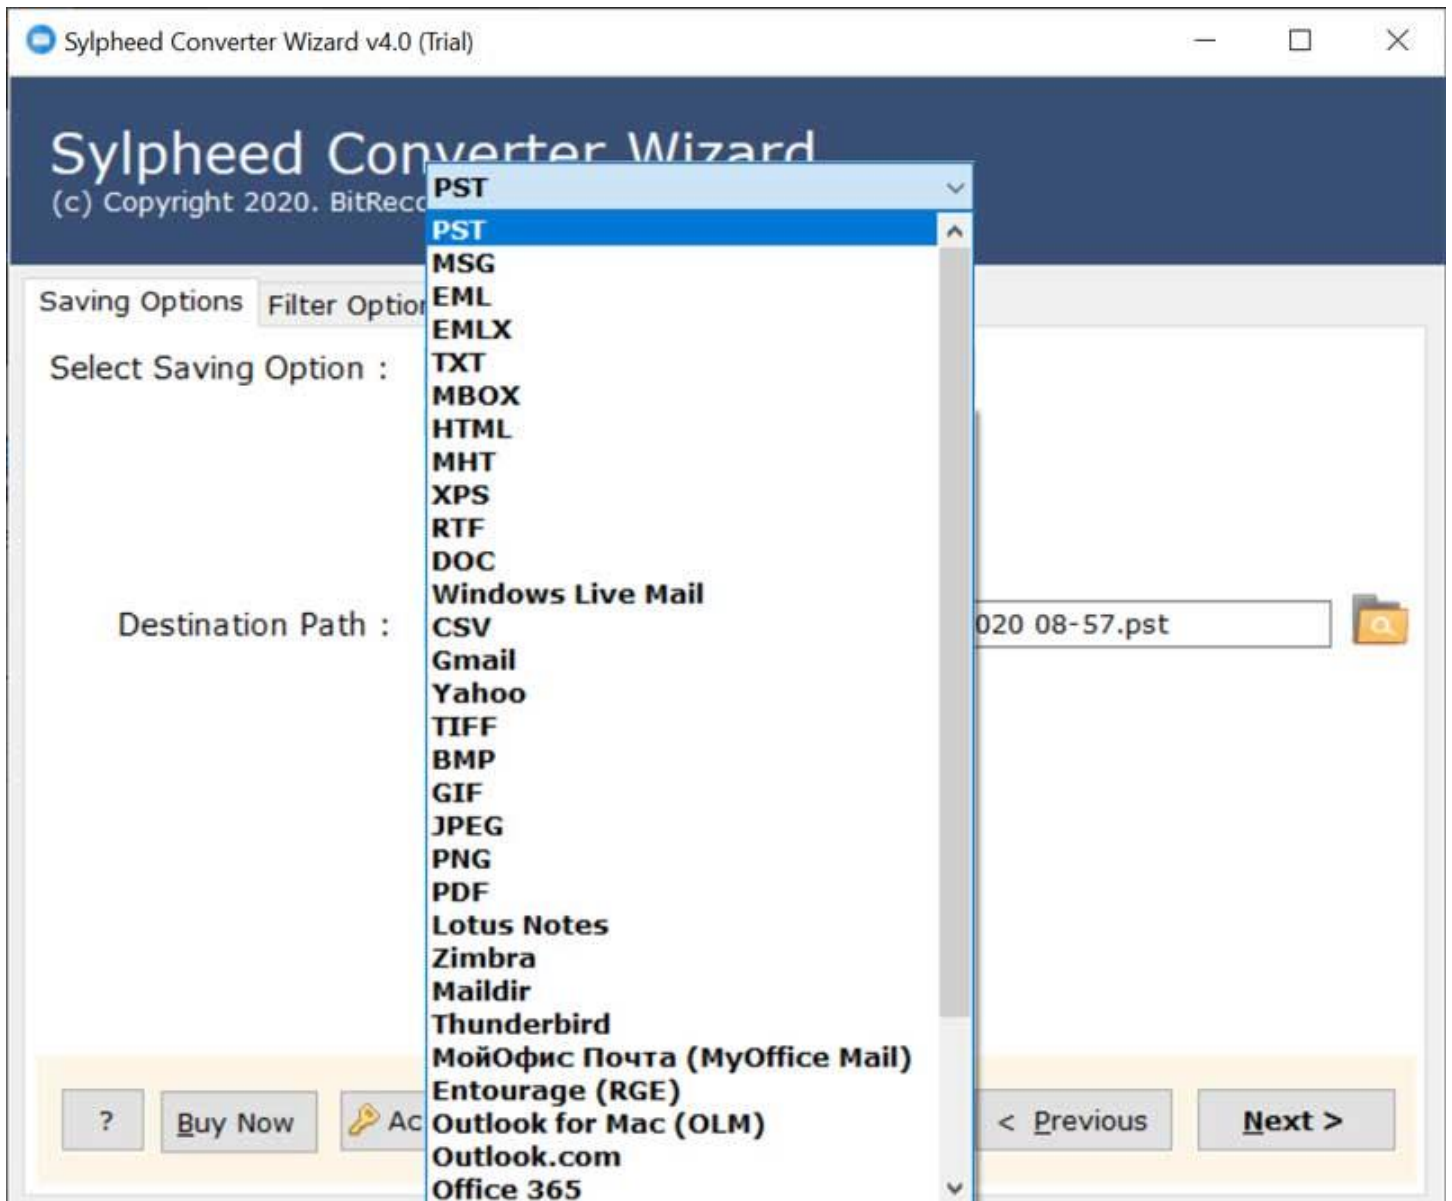

Step 4: Choose a destination path by clicking on the **Folder** icon for saving the converted files.