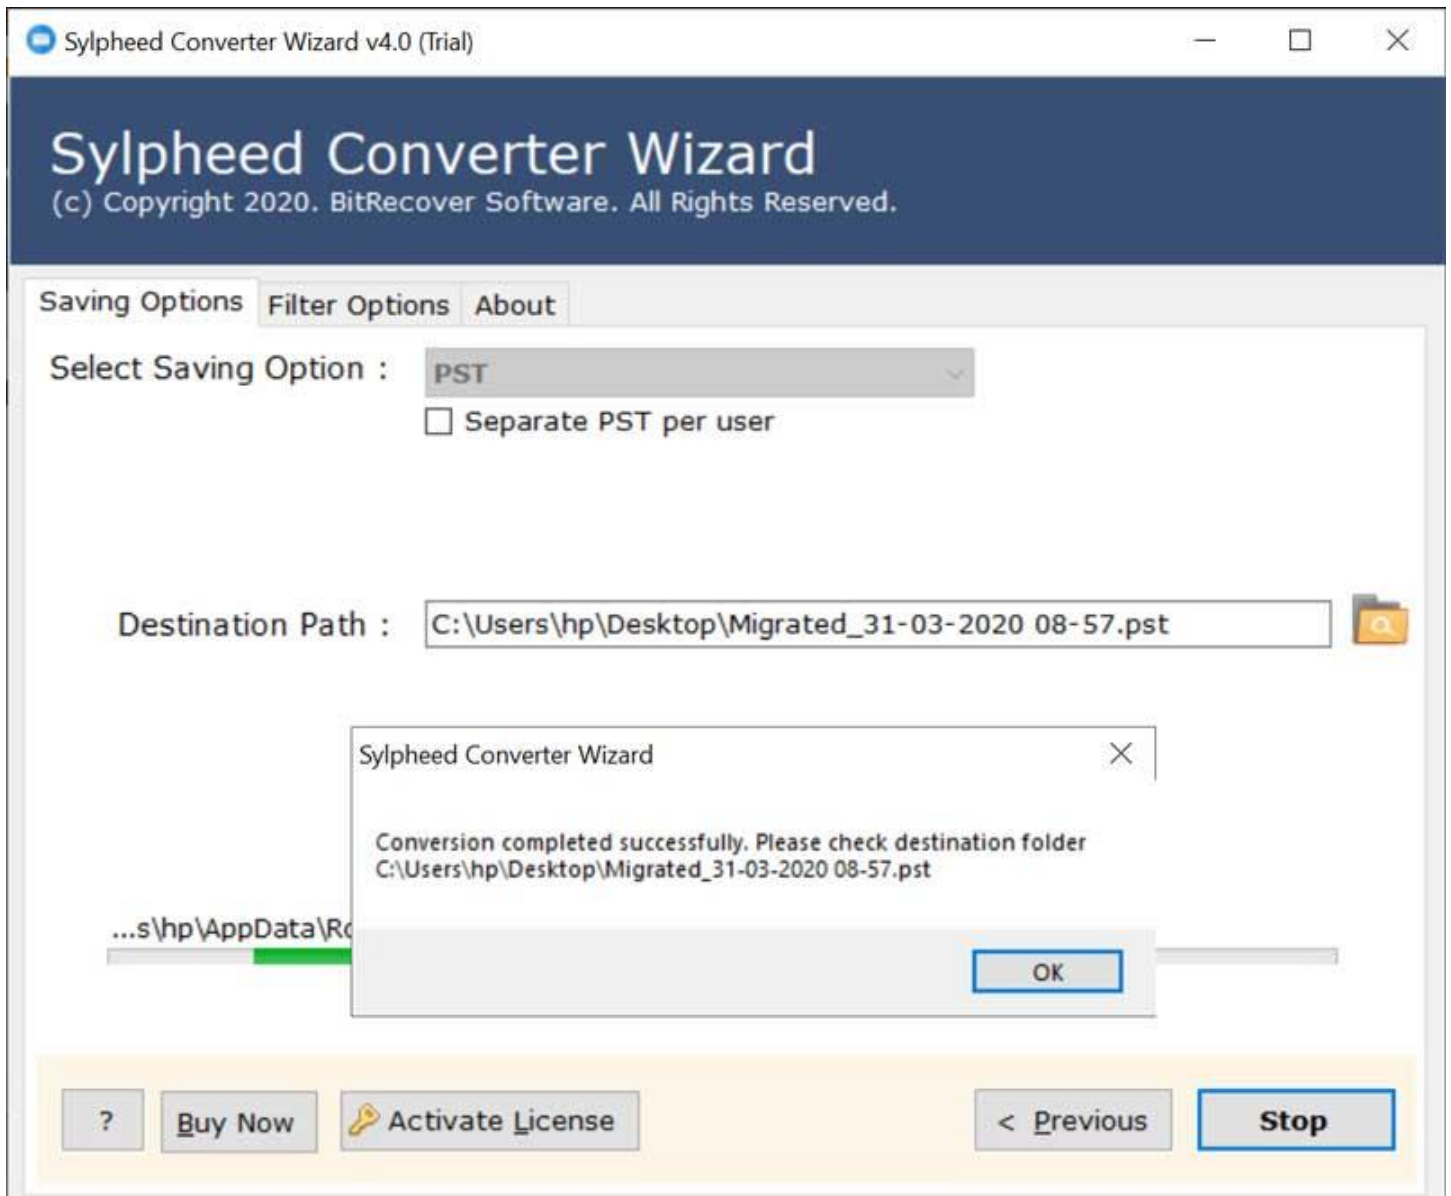

Step 2: Tick the required files/folders and click on the **Next** button.

Step 3: Choose a saving option out of the displayed list of options for the converted files.

Step 4: Choose a destination path by clicking on the **Folder** icon for saving the converted files.

Step 5: Let the software complete the conversion process. You can see the live conversion progress report in the software panel.

Step 6: Once the conversion has been completed, you will get a prompt message informing you about the successful conversion as well as the destination path.