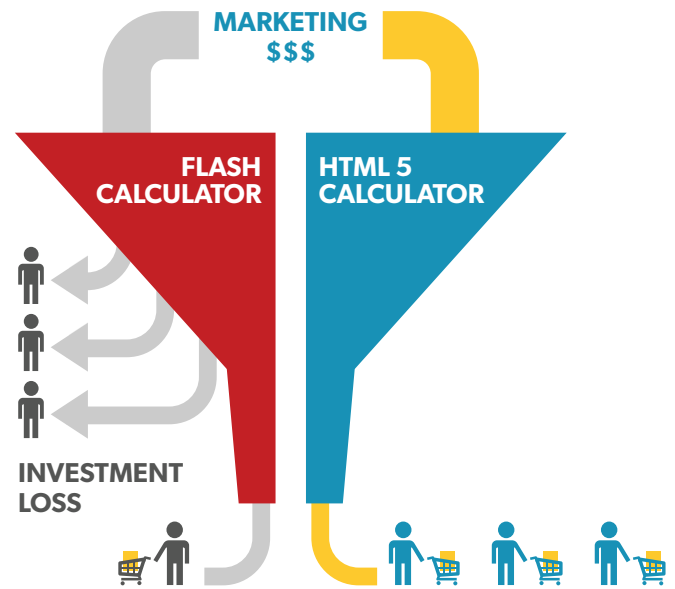

Are your calculators adding up correctly?

DID YOU KNOW?

Chrome, Microsoft Edge and Safari are **actively blocking** Flash experiences.

Flash threatens your website security. In 2017, "six of the top 10 vulnerabilities incorporated by exploit kits affected Adobe Flash Player."¹

Adobe will **end all support** for Flash by 2020.²

WHAT THIS MEANS

Flash represents a significant risk to your web security and customer experience. HTML5 is a fast and secure upgrade that mitigates the risk to your sales and marketing ROI. Act now before the cost to upgrade increases.

HOW DO YOU SOLVE THE PROBLEM?

BLUERUSH UPGRADES YOUR CALCULATORS FROM FLASH TO HTML

Allows you to leverage most of your existing infrastructure to create an economical and engaging digital solution

Provides a richer digital experience to create a higher marketing ROI