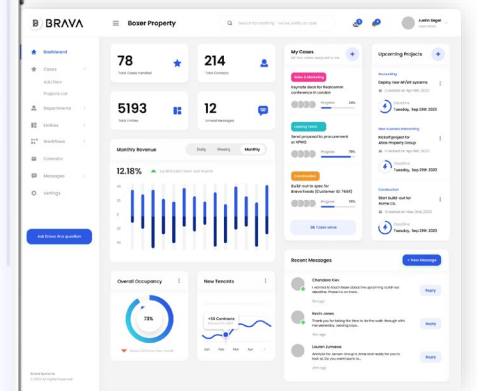

PRODUCT

Everything enterprise companies need to operate at scale.

Applications Create applications without developers.

+ Content Extensive library of high-quality content.

Data Layer

Combine 3rd party data with data in Brava.

Visualization

See everything in one place.

Product mockup for demonstration; new UI in development.

Integrations

Connect to 3rd party systems via APIs.