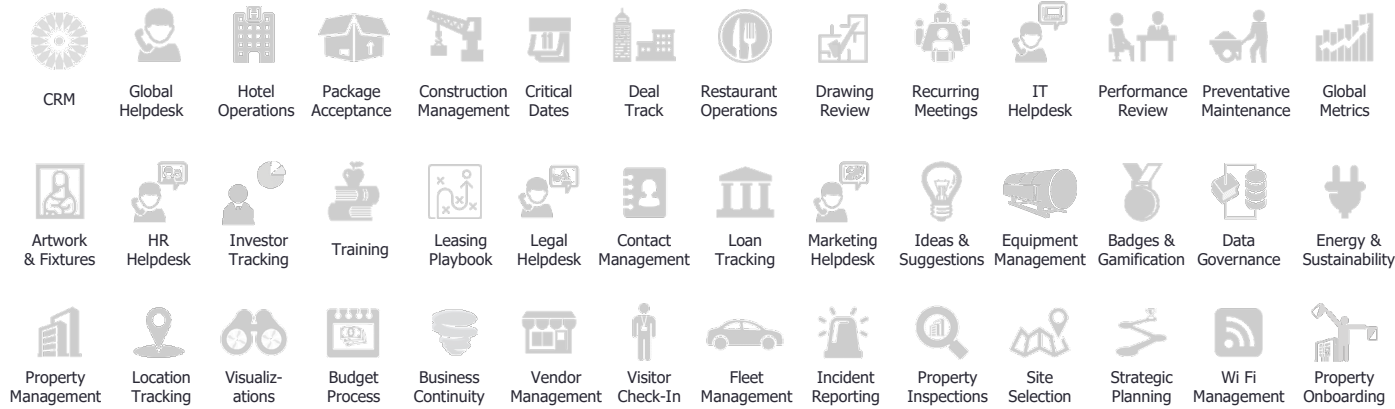

PRODUCT

Everything enterprise companies need to operate at scale.

Applications Create applications without developers.

+ Content Extensive library of high-quality content.

Data Layer

Combine 3rd party data with data in Brava.

Visualization

See everything in one place.

Product mockup for demonstration; new UI in development.

Integrations

Connect to 3rd party systems via APIs.