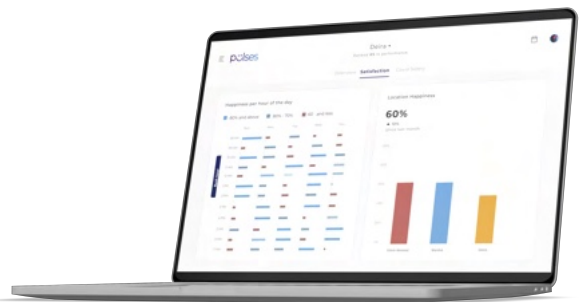

Discover how their behavior points you towards better business results.

Optimize every move without compromising customer privacy.

Concierge App

See areas of service personalization for your clientele

Discover how to turn every walk-in into a lifelong customer

Optimize real seamless VIP experiences.

Happiness Index App

See where you can draw on more customer satisfaction.

Discover how to make the most of each customer visit.

Optimise every visit into a happier once in a lifetime experience.

Safety Index App

See how much of your visitor volume is staying safe

Discover areas of safety compliance you can rectify

Optimize safety precautions and social distancing measures for all.

Insights

Your Gateway into Actionable Data