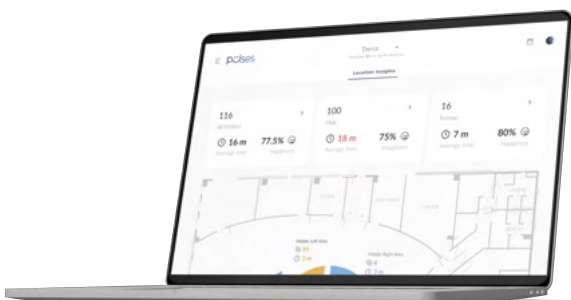

Safety Index App

See how much of your visitor volume is staying safe

Discover areas of safety compliance you can rectify

Optimize safety precautions and social distancing measures for all.

Insights

Your Gateway into Actionable Data