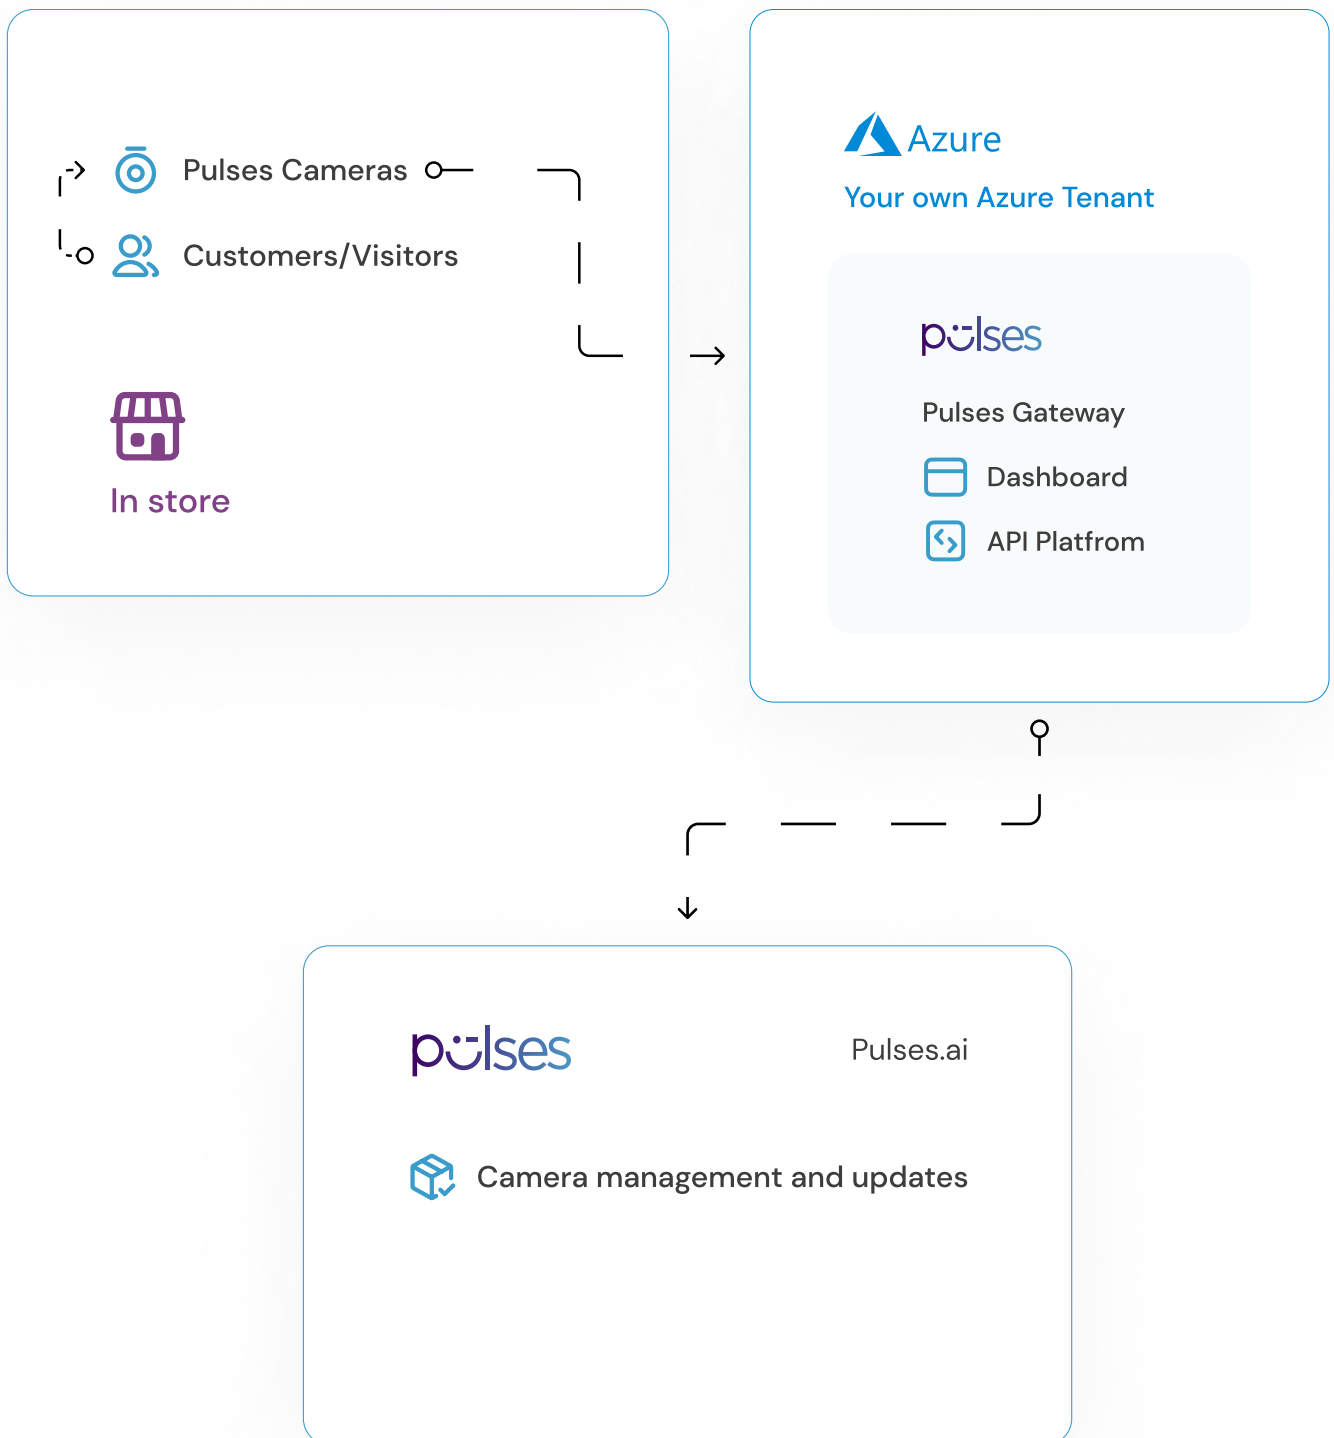

The Camera

AI powered, compact cameras that are simple to install, use and manage daily.

The proprietary technology behind Pulses cameras fosters safe private experiences for customers while offering unprecedented insights into bigger businesses and better decisions.

The SaaS Model

Directly opt to get Pulses' cameras and subscribe to our diverse range of applications, solutions and platforms where all detected anonymised data is stored internally with Pulses servers.

The Hybrid Model

Get Pulses Cameras and the following range of applications, solutions and platforms. Keep all the analytics and insights stored into Pulses Gateway which resides on your own Azure for more peace of mind.