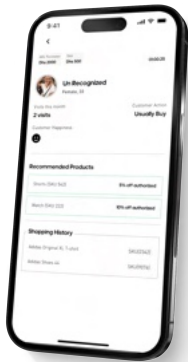

 Fully Managed Service

 Weather resistance

 Works indoor and outdoor

 Free Automatic Hardware & Software Upgrades

 24/7 Support

Anonymous Analytics App

See in depth how customers move around your business locations.

Discover how their behavior points you towards better business results.

Optimize every move without compromising customer privacy.

Concierge App

See areas of service personalization for your clientele

Discover how to turn every walk-in into a lifelong customer