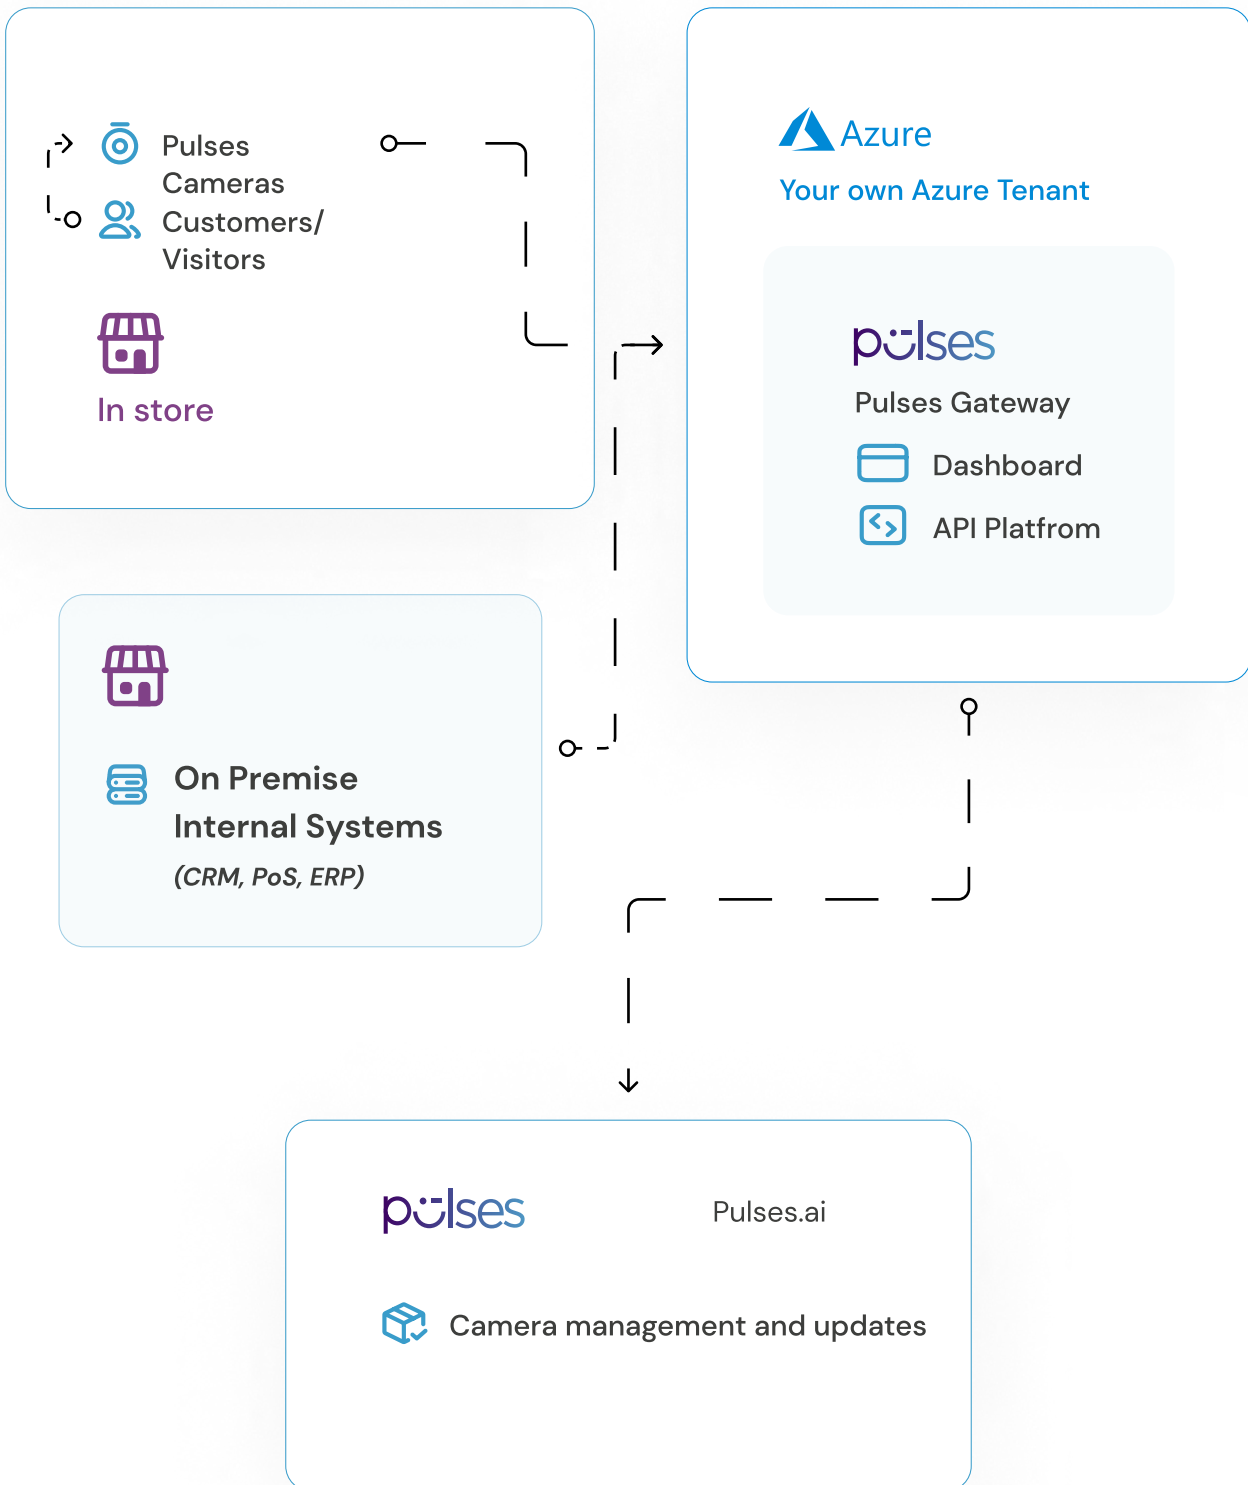

The SaaS Model

Directly opt to get Pulses' cameras and subscribe to our diverse range of applications, solutions and platforms where all detected anonymised data is stored internally with Pulses servers.

The Hybrid Model

Get Pulses Cameras and the following range of applications, solutions and platforms. Keep all the analytics and insights stored into Pulses Gateway which resides on your own Azure for more peace of mind.

The Hybrid Model – With Internal Systems Integration (CRM)

Enrich anonymous insights retrieved by Pulses by integrating with Internal systems on your premise.

Do not expose sensitive customer information, yet provide exceptionally personal experience for all of your customers by enabling facial recognition for your customers.