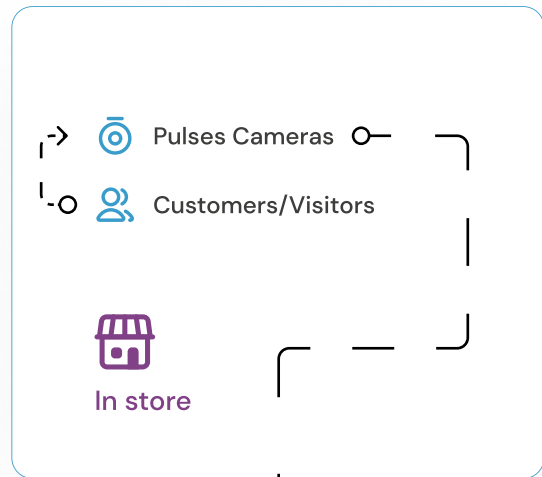

The Camera

AI powered, compact cameras that are simple to install, use and manage daily.

The proprietary technology behind Pulses cameras fosters safe private experiences for customers while offering unprecedented insights into bigger businesses and better decisions.

The SaaS Model

Directly opt to get Pulses' cameras and subscribe to our diverse range of applications, solutions and platforms where all detected anonymised data is stored internally with Pulses servers.