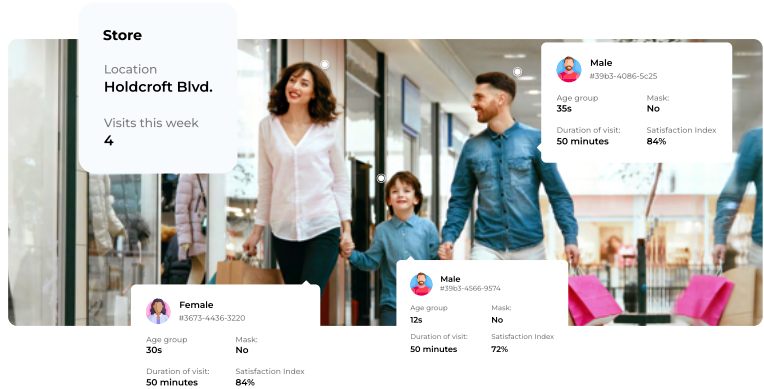

 Fully Managed Service

 Weather resistance

 Works indoor and outdoor

 Free Automatic Hardware & Software Upgrades

 24/7 Support

Anonymous Analytics App

See in depth how customers move around your business locations.

Discover how their behavior points you towards better business results.

Optimize every move without compromising customer privacy.

Concierge App

See areas of service personalization for your clientele

Discover how to turn every walk-in into a lifelong customer

Optimize real seamless VIP experiences.

Happiness Index App

See where you can draw on more customer satisfaction.

Discover how to make the most of each customer visit.

Optimise every visit into a happier once in a lifetime experience.