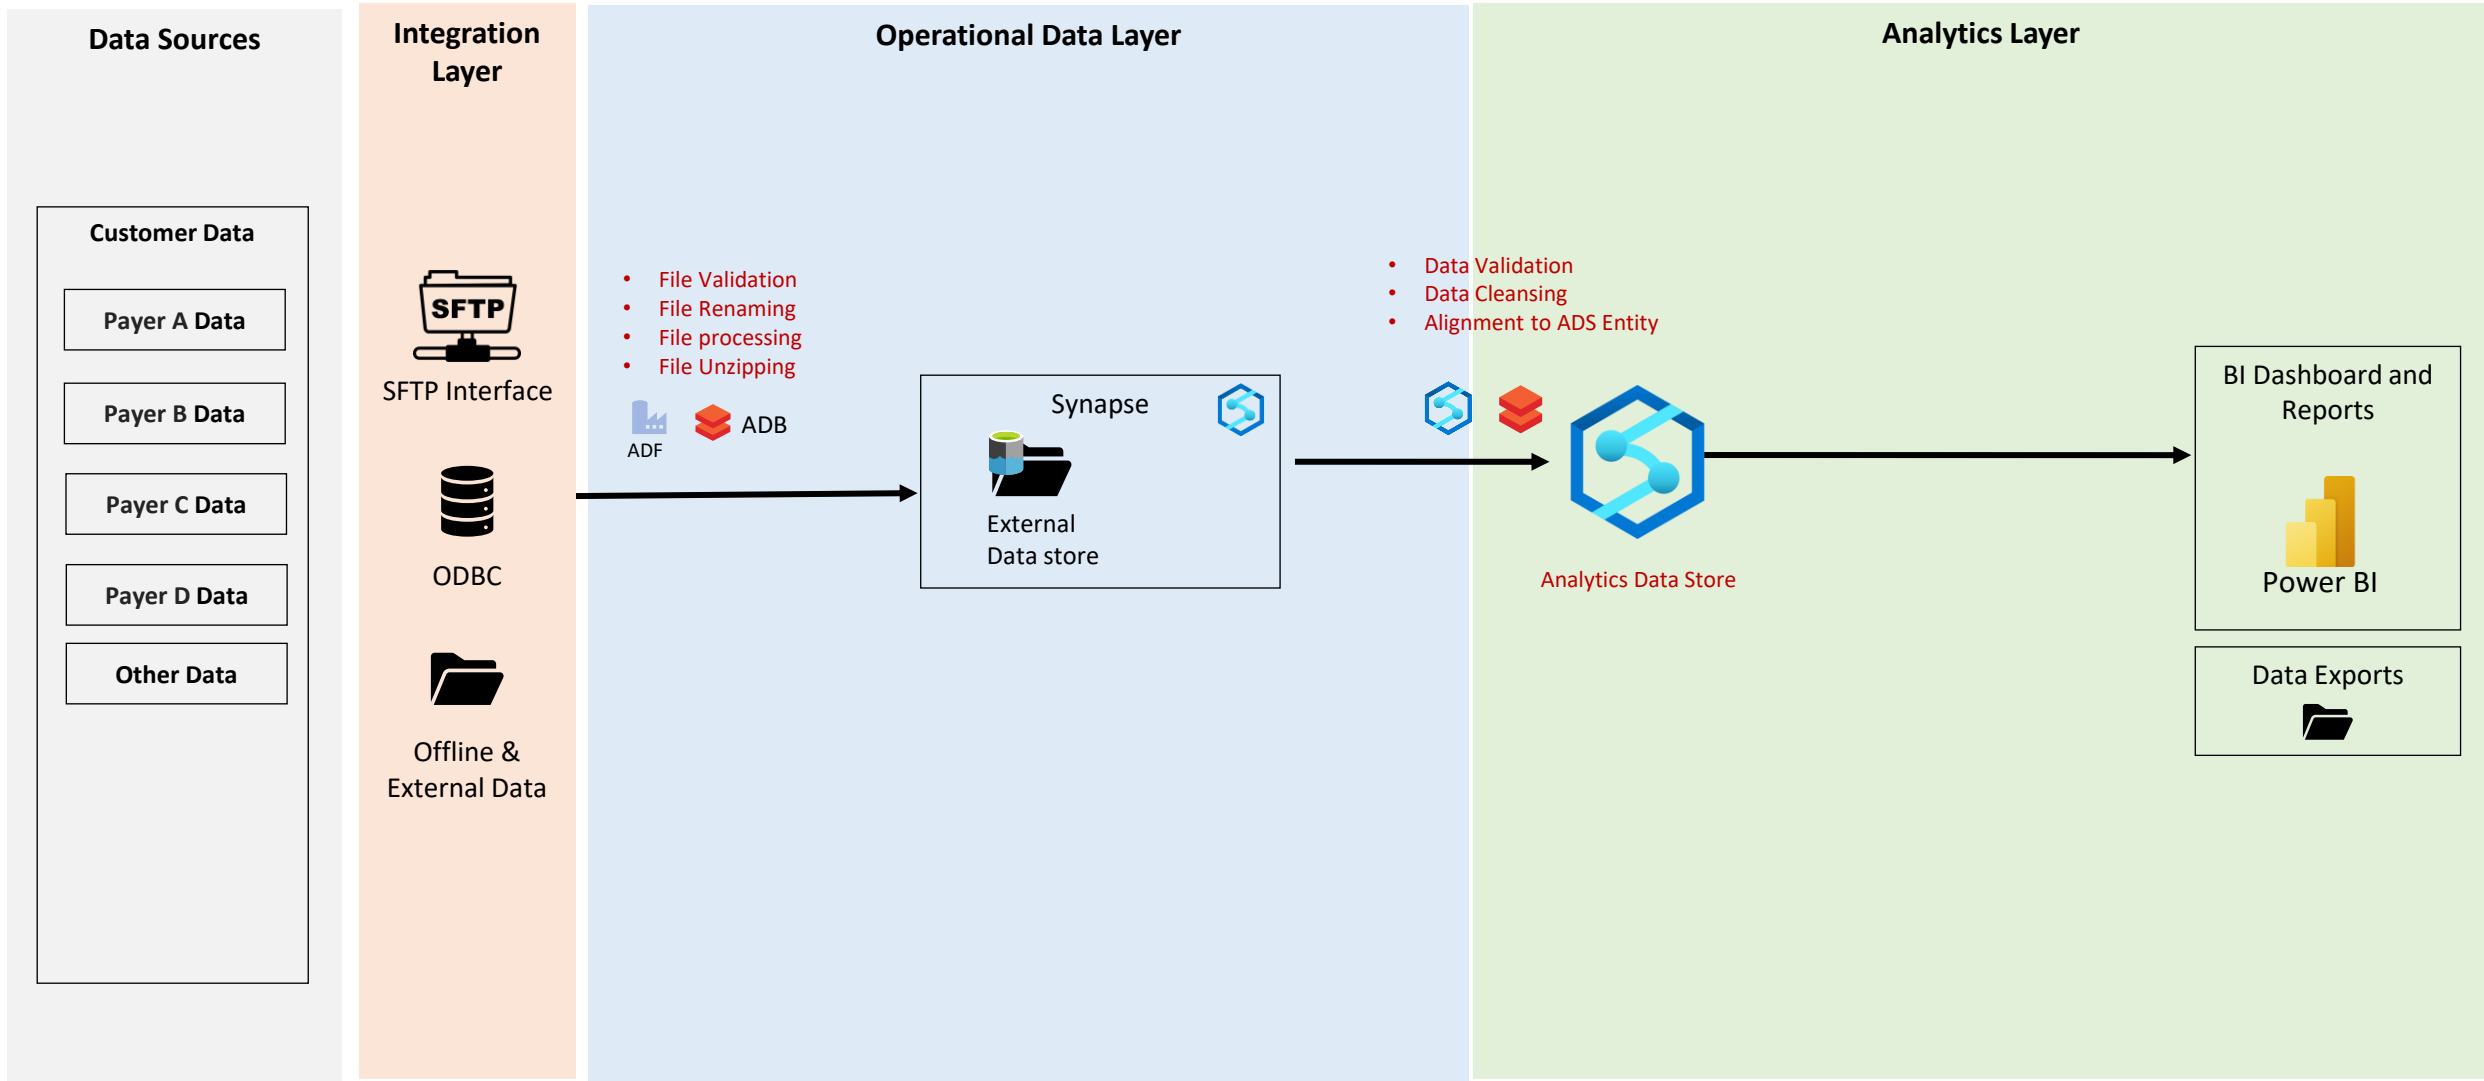

High Level Architecture | Data Flow Diagram

Governance and Management Layer

Data Governance Azure Purview	Data Security AAD RBAC, Managed Identity, Key Vault	Audit Logs	Alerts and Notifications Data Processing, Platform Alerts	Platform Ops Azure DevOps, Azure Monitor, Azure Policy
---	---	-------------------	---	--