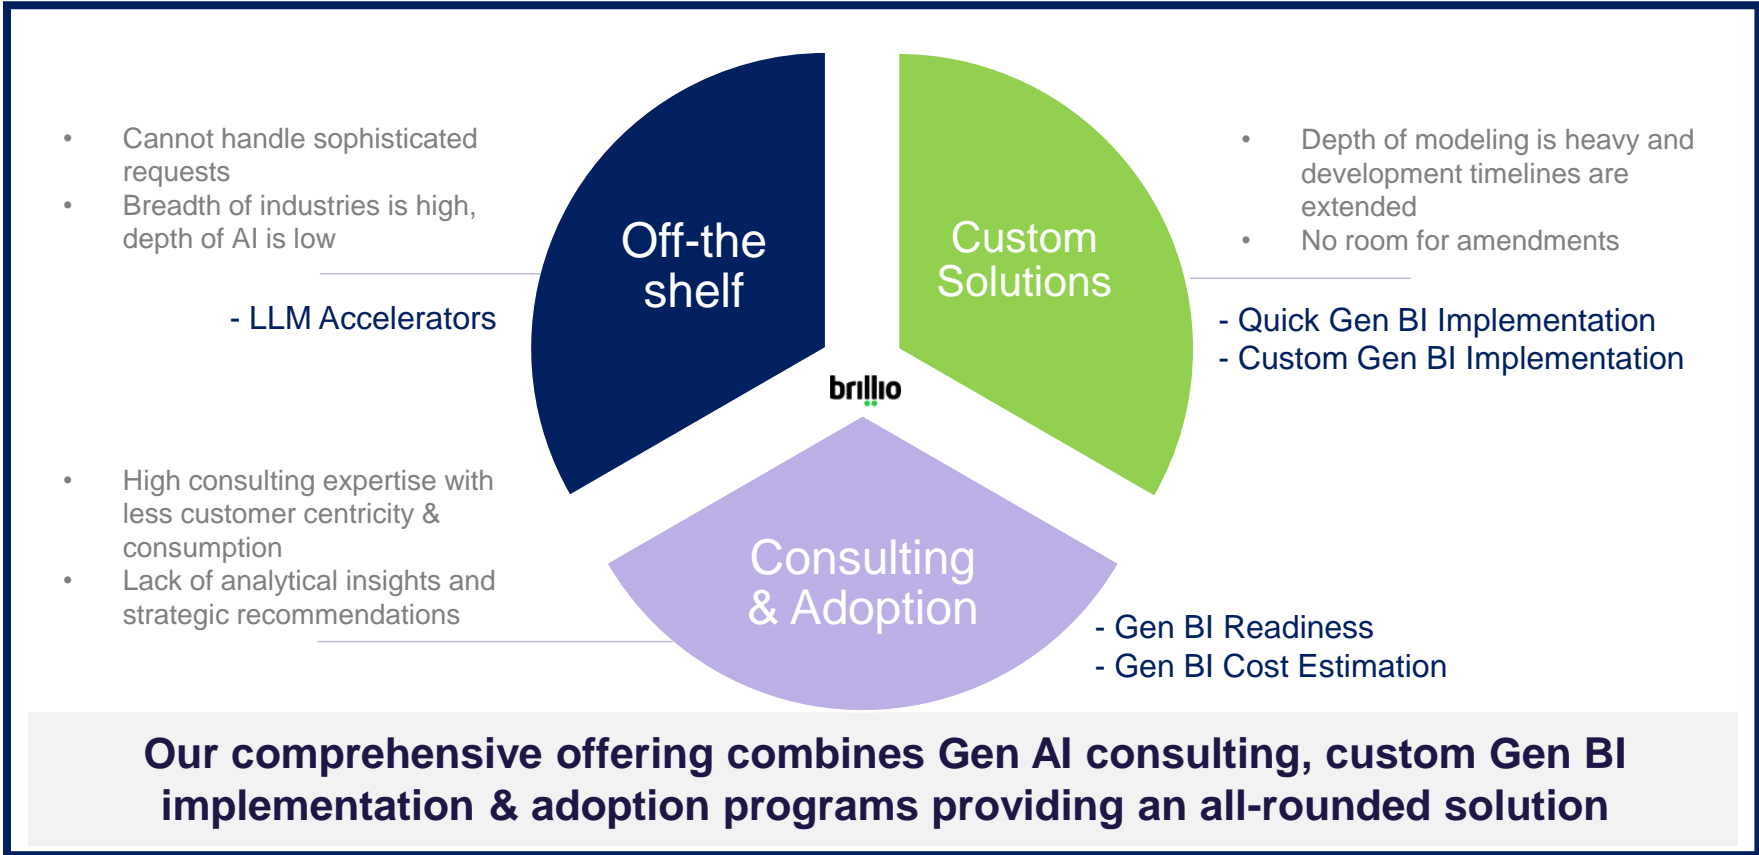

Brillio's Gen BI Edge

By adopting a hybrid approach, Brillio can help extract quick enterprise value by precisely tailoring solutions suiting operational landscape & strategic goals

Brillio's Custom Gen BI solution offers greater flexibility, deeper integration & enhanced conversational capabilities

Leverage **Brillio's off-the-shelf accelerators** such as Prompt Engineering or Inferencing accelerator to speed up implementation

Engage with Brillio's **custom build program** & specifically tailor your solutions based on need, users, build timeline & budget

Partner with Brillio to **realize quick adoption**, yielding high productivity amongst users and driving quick decision making

Real-time insights to drive efficiency

Enhanced End User Experience

Streamlined Operations and Improved Productivity