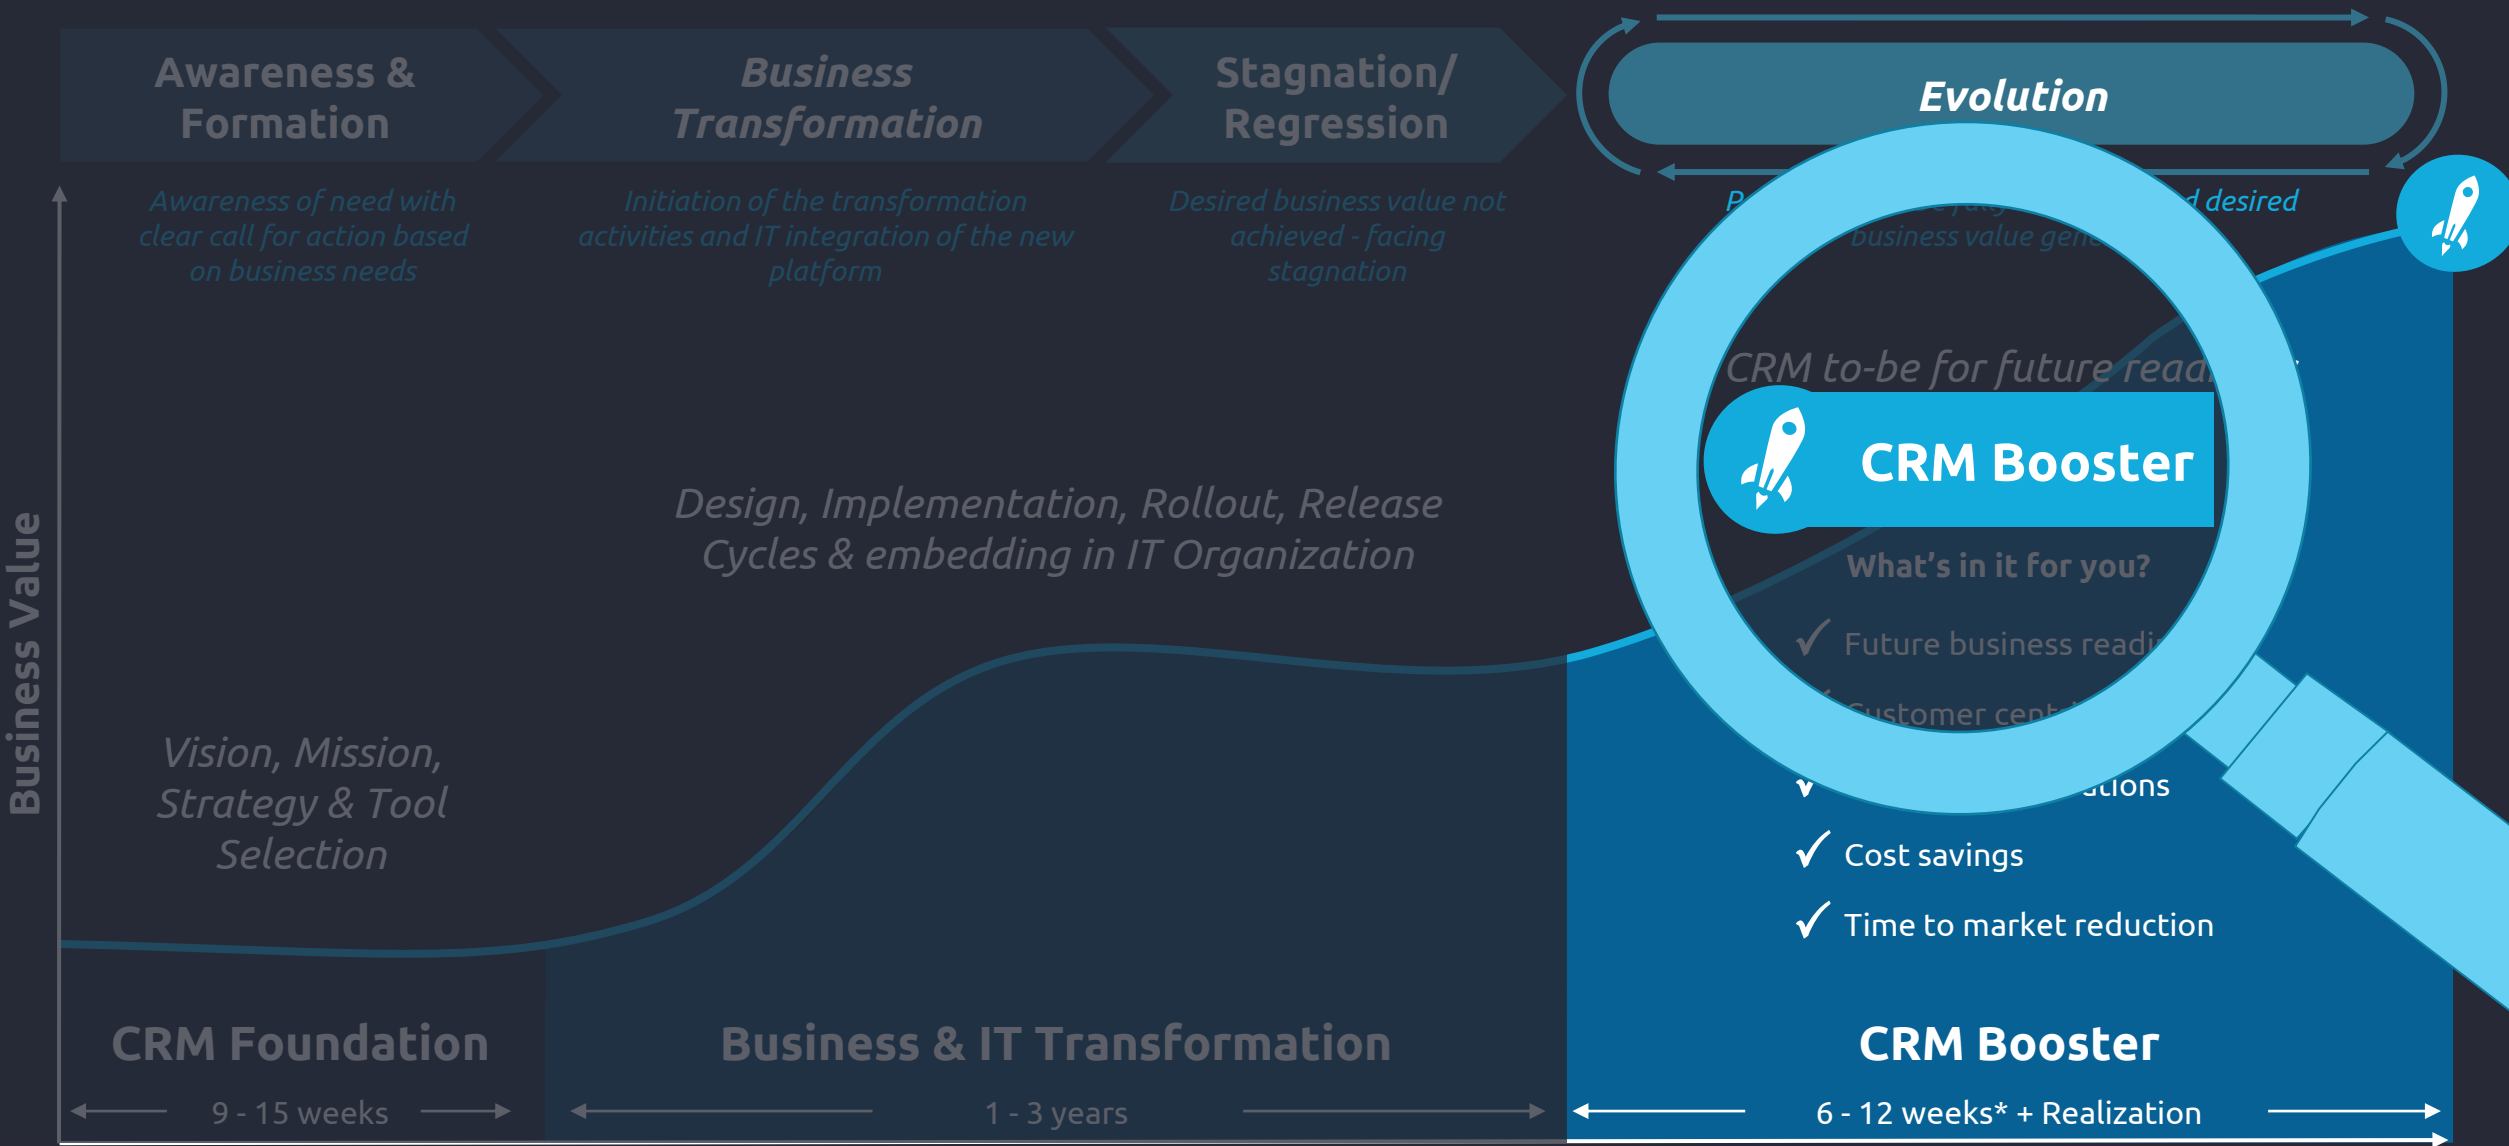

Capgemini  invent
CRM Booster

Your way to a future ready CRM

We support End-2-End from the awareness of CRM to its evolution

We shape and deliver successfully together your specific CRM journey in every phase

Boost your CRM in short time with our CRM Booster

Together we push your CRM and make you and your business ready for the future

With our proven framework we bring structure along all business lines

We uncover together your hidden and untouched CRM levers with our proven 10 best practice CRM components

We guide you with a clear structure along our proven 10 CRM components: