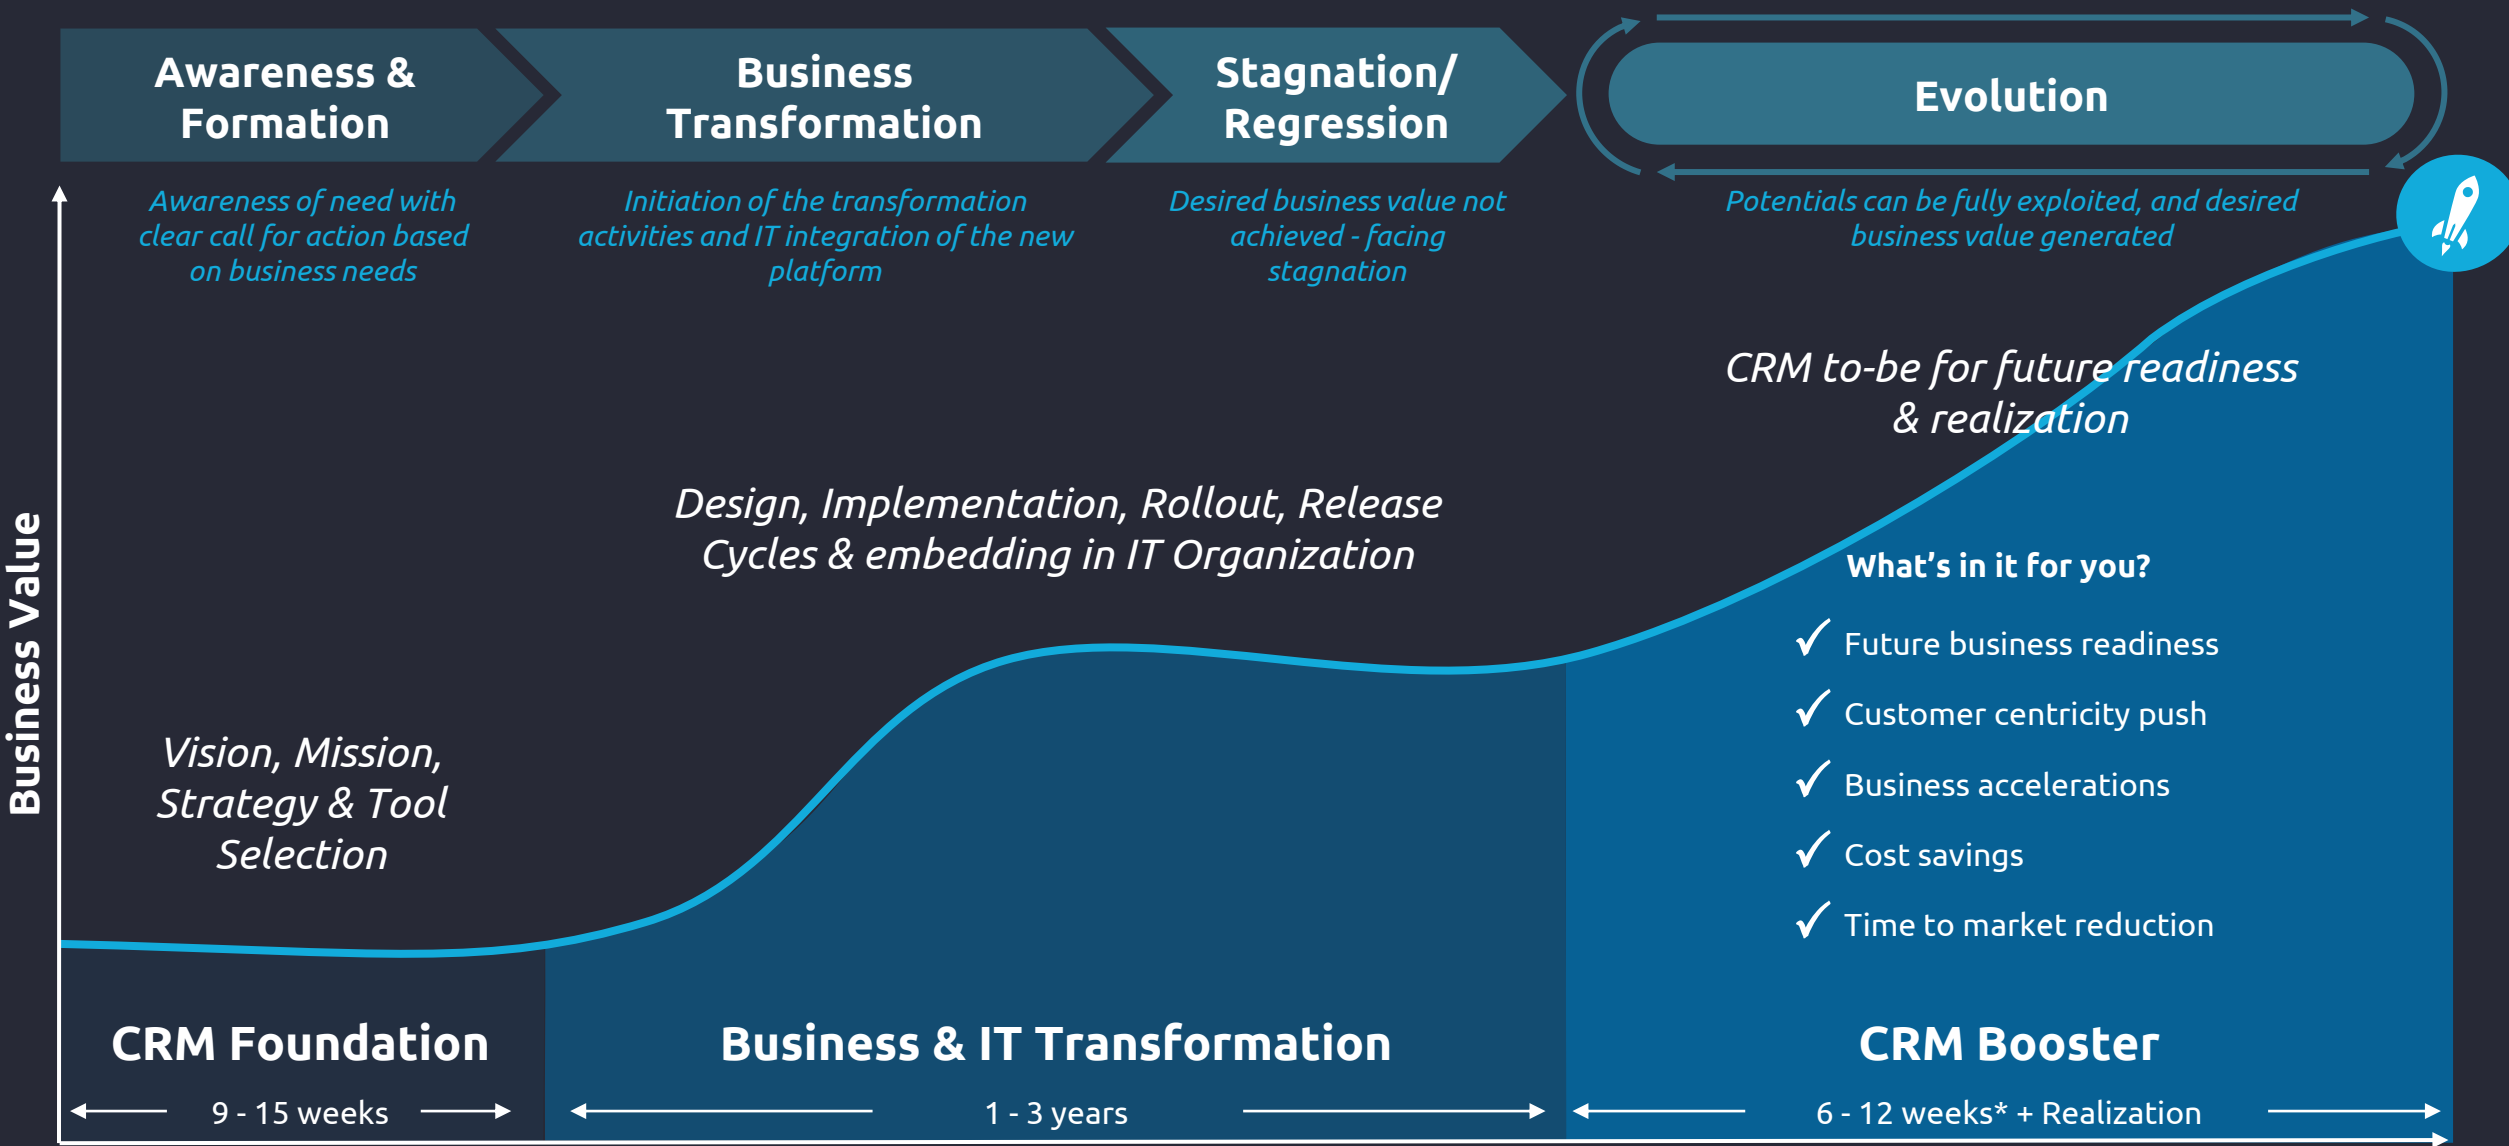

Capgemini  invent
CRM Booster

Your way to a future ready CRM

We support End-2-End from the awareness of CRM to its evolution

We shape and deliver successfully together your specific CRM journey in every phase

Boost your CRM in short time with our CRM Booster

Together we push your CRM and make you and your business ready for the future

With our proven framework we bring structure along all business lines

We uncover together your hidden and untouched CRM levers with our proven 10 best practice CRM components

We guide you with a clear structure along our proven 10 CRM components: