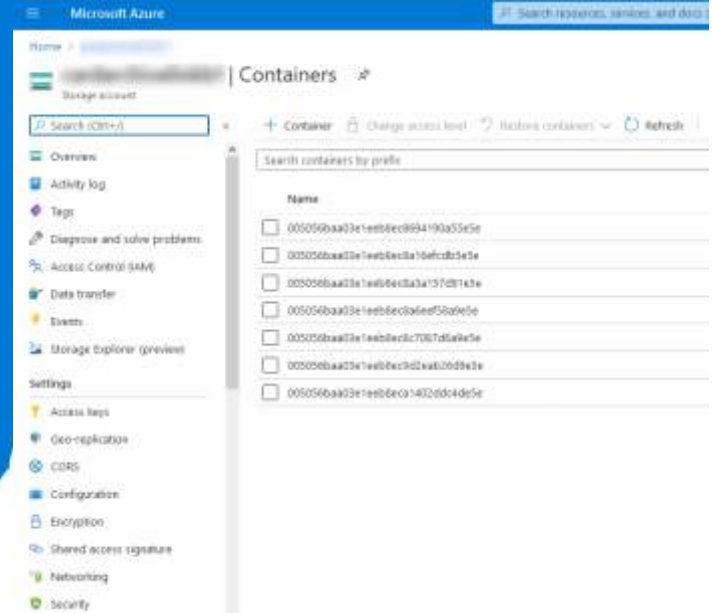

## Save **SAP**® documents in your Azure® Cloud

**Save time and money** using technologies that you already have and connect your existing Azure Cloud with SAP to save your SAP Documents

Our unique connector technology connects Azure and SAP and makes **other SAP archive solutions redundant**