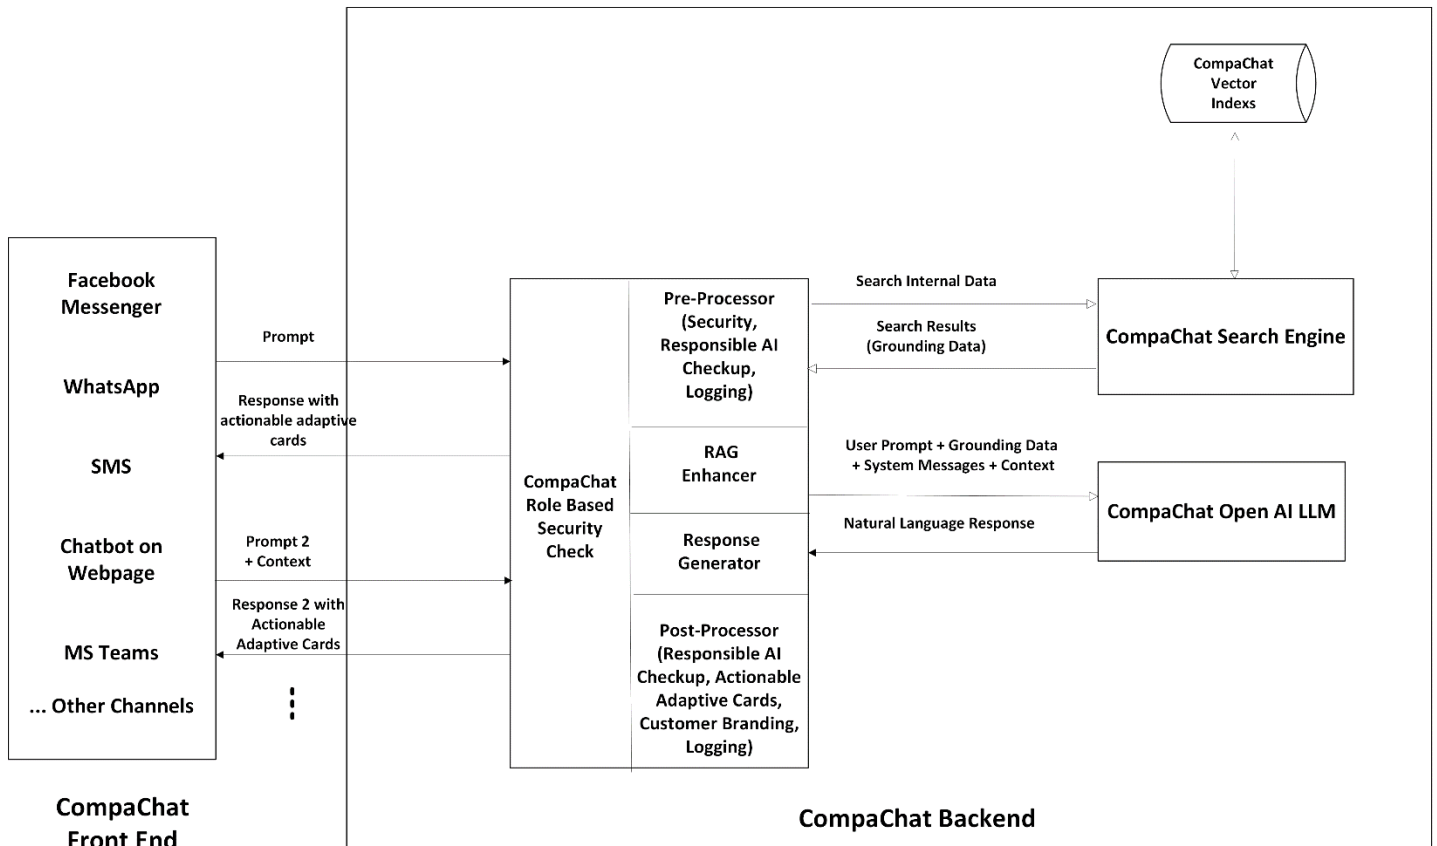

Robust Architecture

At the heart of CompaChat sit the RAG architecture, advanced AI Algorithms and Open AI LLM to bring you accuracy, security and actionable responses. Embrace the power of a platform built to deliver precision, protection and results.

Intelligent Interactions

Powered by Azure AI, CompaChat's intelligent response generation adapts to your needs, offering smart solutions in real-time. Engage with AI that understands your audience and adapts to your needs.

Within the Four Walls of your Organization

Join the ranks of satisfied customers who have transformed their communication with CompaChat. Ask us for inspiring success stories and discover how CompaChat can elevate your business.

Ready to revolutionize your communication Channels? Contact us for a demo or a POC and see CompaChat in action. Your journey towards result oriented communication starts here!