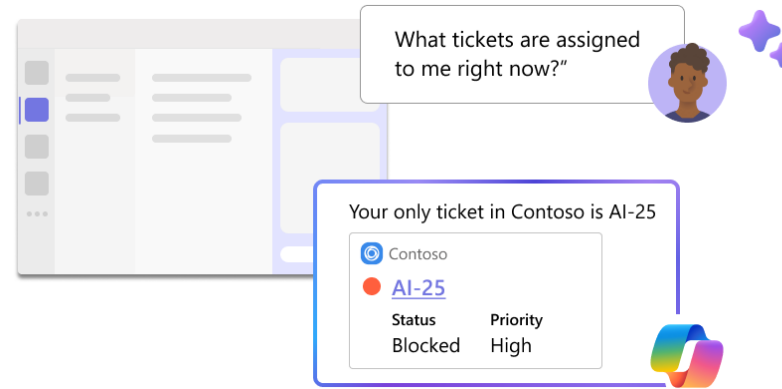

Added value for your end users

What type of integration do you prefer?

M365 Copilot and your line of business apps

*Make your line of business
data discoverable*

*Interact with your line of business
data in real-time*

OR

Make your data discoverable and interact in real-time

Example integrations

Plugin

Graph connector

OUR APPROACH

Introduction

Provide an overview of how M365 Copilot can be customized and extended, including the benefits, options, licenses, roadmap and other relevant details