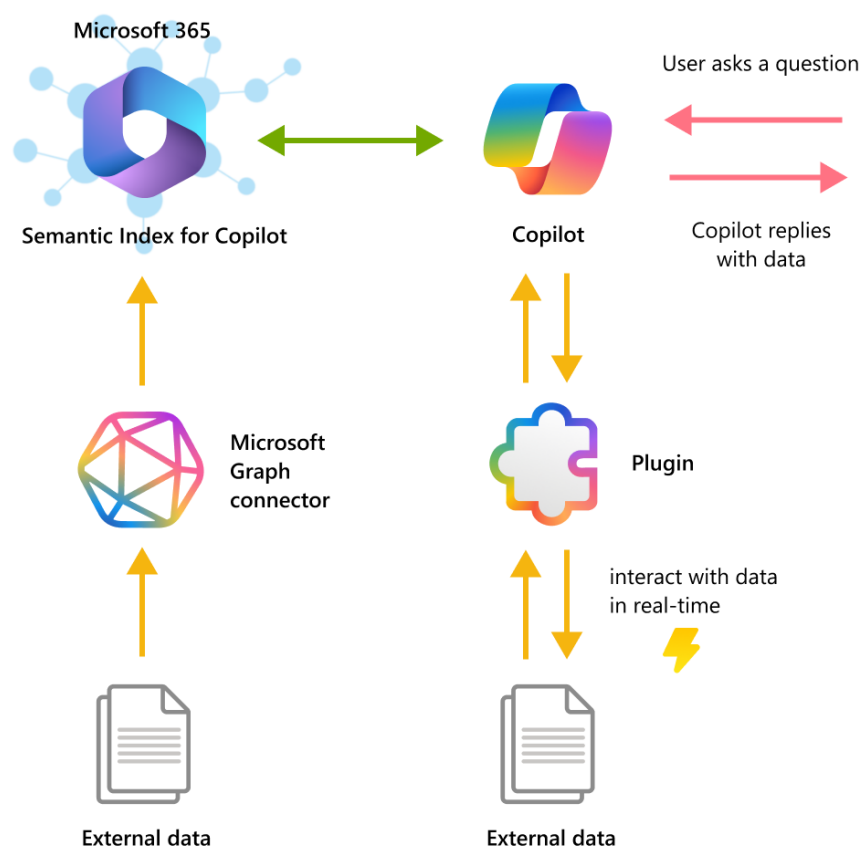

M365 Copilot empowered workplace

Copilot / Power Platform

Empower your end-users by Integrating your **line of business applications** into M365 Copilot and by bringing **key information** directly to your end-users via **AI**

Added value for your end users

What type of integration do you prefer?

M365 Copilot and your line of business apps

*Make your line of business
data discoverable*

*Interact with your line of business
data in real-time*

OR

Make your data discoverable and interact in real-time

Example integrations

Plugin

Graph connector

OUR APPROACH

Introduction

Provide an overview of how M365 Copilot can be customized and extended, including the benefits, options, licenses, roadmap and other relevant details