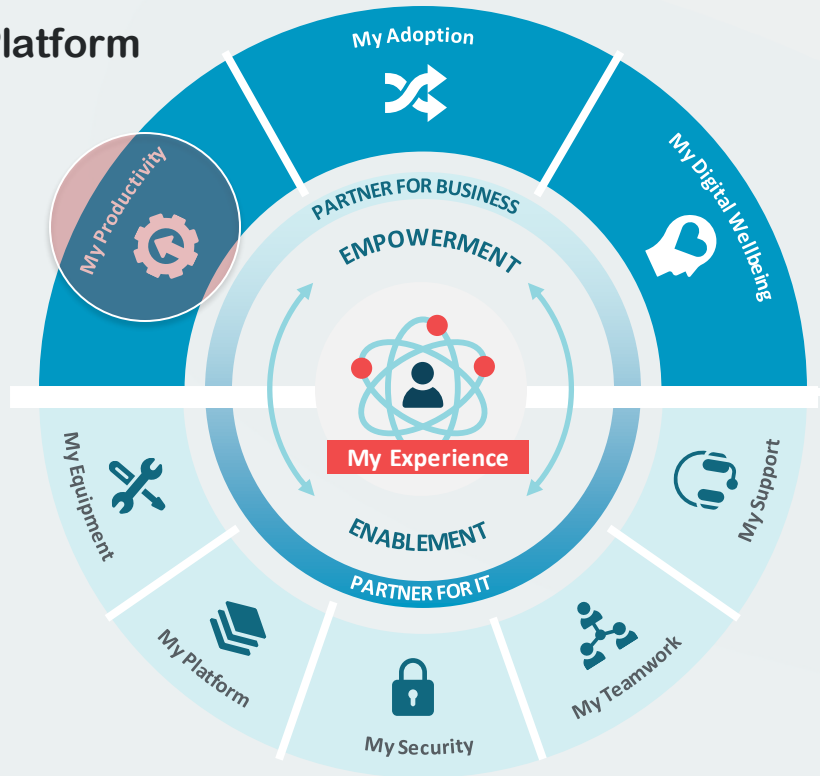

M365 Copilot extensibility

Cegeka's digital workplace enables and empowers the workforce to boost growth through a great digital end user experience

high quality workplace services and end-user centric solutions with strong focus on self-service

M365 Copilot empowered workplace

Copilot / Power Platform

Empower your end-users by Integrating your **line of business applications** into M365 Copilot and by bringing **key information** directly to your end-users via **AI**

Added value for your end users

What type of integration do you prefer?

M365 Copilot and your line of business apps

*Make your line of business
data discoverable*

*Interact with your line of business
data in real-time*

Requirements analysis

The functional and technical aspects of your requirements will be analyzed by our architects

Proposal

Our team will share the details of the project scope, timeline, budget, and other relevant information with you to begin the development process.