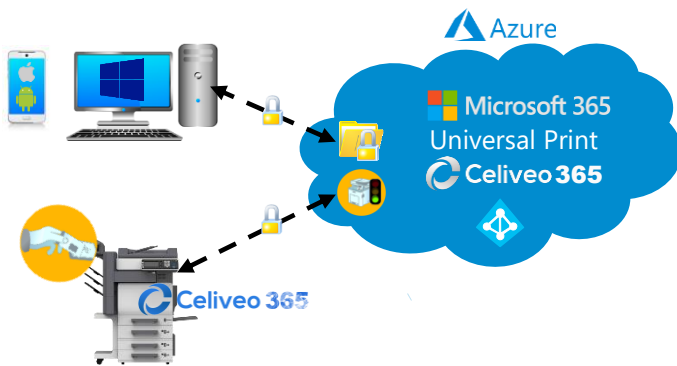

Celiveo 365 extends Universal Print to Intelligent Secure Pull Print and Tracking, SaaS on PaaS

Secure print jobs with encrypted pull printing, track and reduce print cost with intelligent rules and reporting

Universal Print represents the best Cloud print management architecture available today.

As a native Azure extension for Universal Print, Celiveo 365 adds advanced pull print and tracking over public Cloud with full security and scalability, without requiring any local gateway. It is simpler, safer, cheaper and automatically adapts to your printer fleet size.

Celiveo 365 is deeply integrated with Entra ID, Universal Print and Azure as a true SaaS on Azure PaaS. No gateway, no software in a VM in the Cloud or on-premise means direct, fast and safer peer-to-peer communication between Celiveo-enhanced printers and Universal Print in Azure.

Celiveo 365 also brings AI DLP, High Availability, print rules and Power BI usage reporting.

* List of supported printers : <https://www.celiveo.com>

- Enhances Universal Print
- Adds user authentication on printers* and MFP* using:
  - Smartphones (NFC)
  - Contactless Cards
  - PIN codes
- Adds secure pull printing
- Adds rules-based printing
- Features high availability
- Tracks print/copy/scan/fax
- Native Azure SAAS App
- Zero-Trust architecture
- No VM or gateway needed

Celiveo 365: easy add-on to Universal Print

User authentication on printers and MFPs

Control who can use printers and MFPs with granular access, rights based on AAD groups and OU, printer tags and model. Rely on the many authentication methods supported by Celiveo 365, all with user self-management to reduce IT cost.

Secure Pull Printing with AI-DLP

Users can print through Public Cloud and their documents are safely stored in Azure, pending release. Upon authentication on a printer or MFP, users can print the print jobs of their choice, with intelligent print rules and AI-DLP applied as needed.

Control the usage and cost of your printer fleet

Control and report “who does what” on printers (print/copy/scan/fax), at what cost, apply cost saving rules, get Power BI dashboard and data analytics.

About Universal Print by Microsoft

Universal Print is a modern print solution that organizations can use to manage their print infrastructure through cloud services from Microsoft. Universal Print runs entirely on Microsoft Azure. When it's deployed with Universal Print-compatible printers, it doesn't require any on-premises infrastructure. Universal Print is a Microsoft 365 subscription-based service that organizations use to centralize print management through the Universal Print portal.

About Celiveo

Celiveo is a printer brand-agnostic and innovative company developing solutions to better manage and secure documents, reduce cost and right-size printers fleets in small, mid-size and large corporations. Celiveo technology does not use any server but is fully running at printer level to scale and communicate with Universal Print and Azure.

→ For more information, visit www.celiveo.com