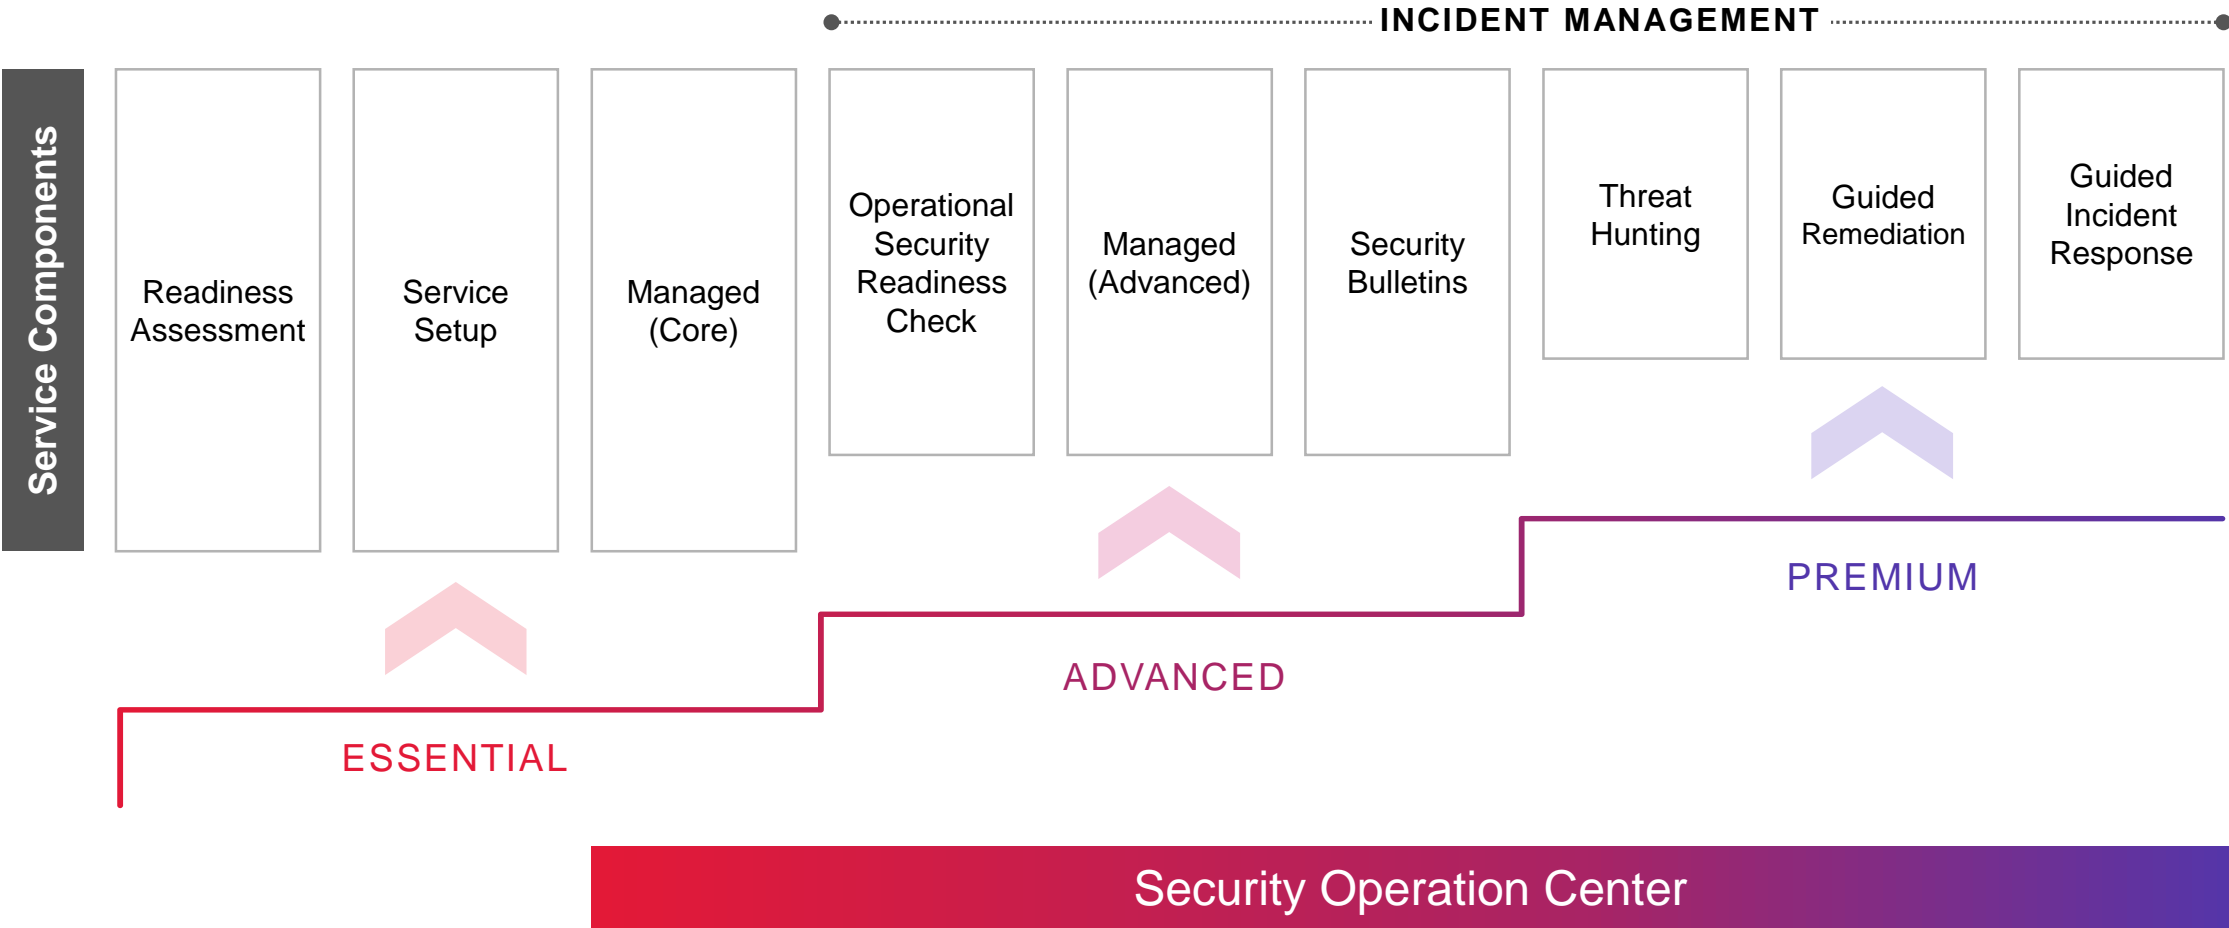

Service Offering Framework