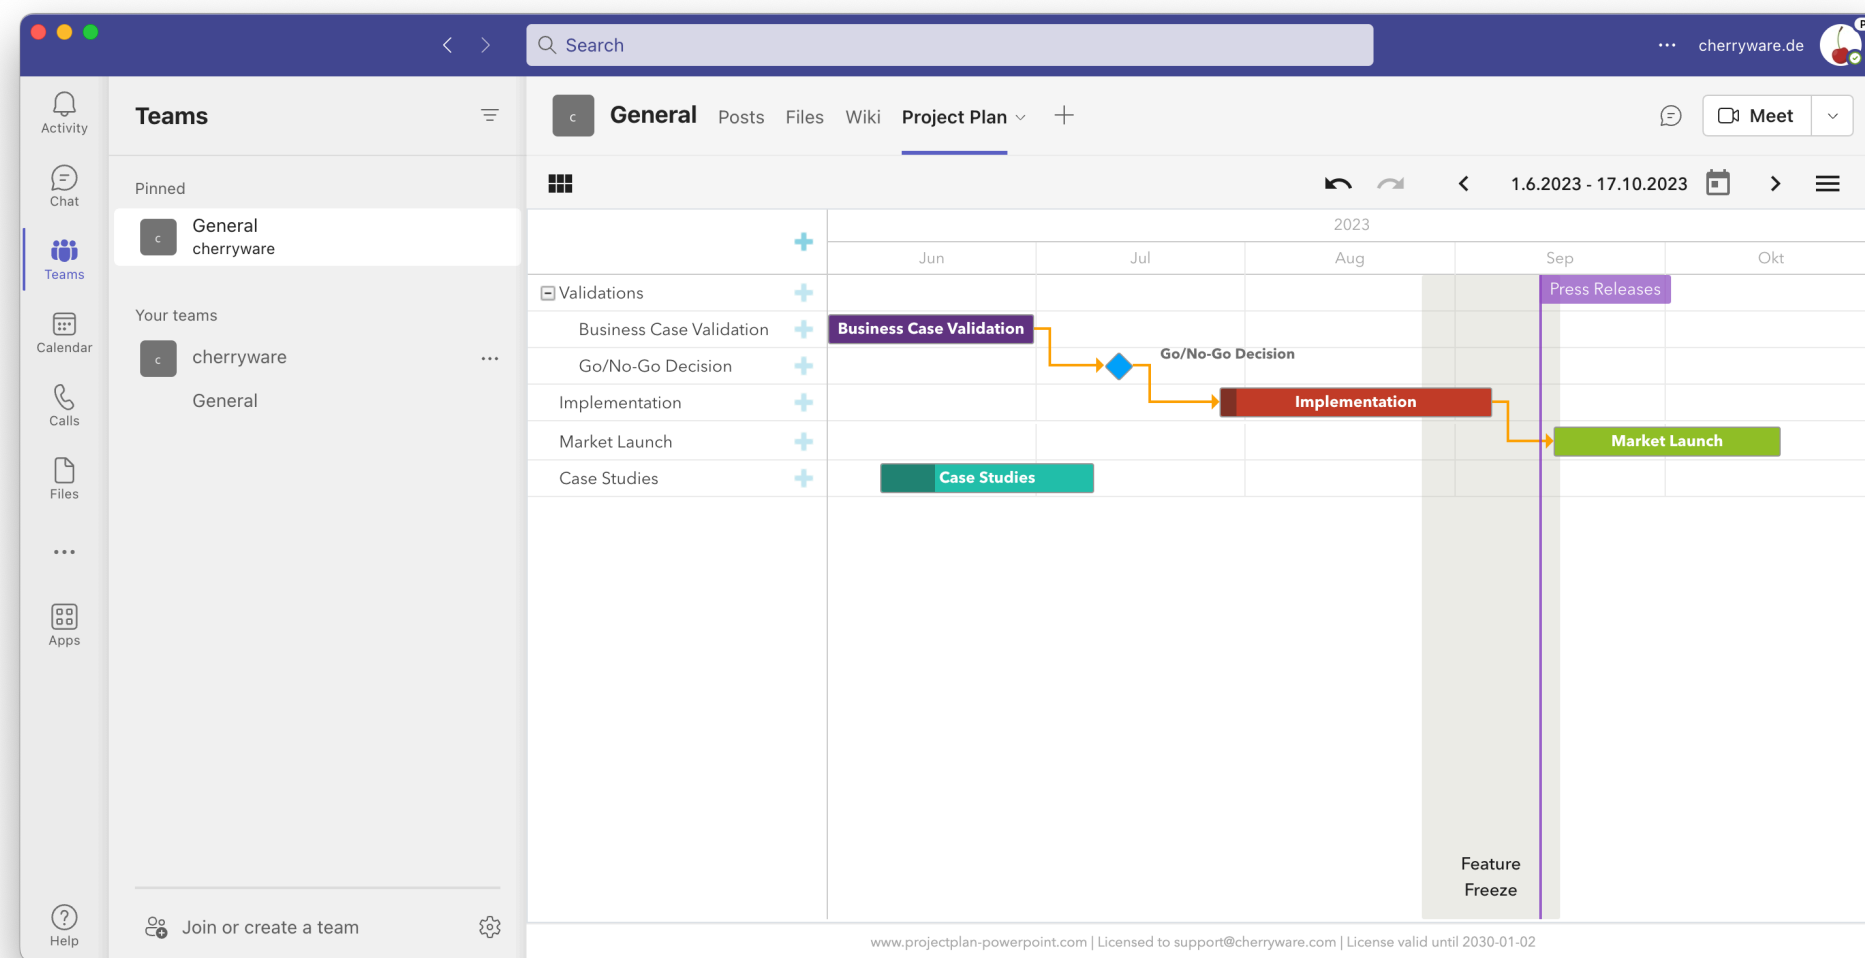

Project Team Slides

Consistent project plans
in all slide decks.

Customer Slides

Steering Committee Slides

Project Team Slides

synchronized

Customer Slides

Embed your plan from PowerPoint slides in Microsoft Teams. It will automatically **stay consistent** with your slides.