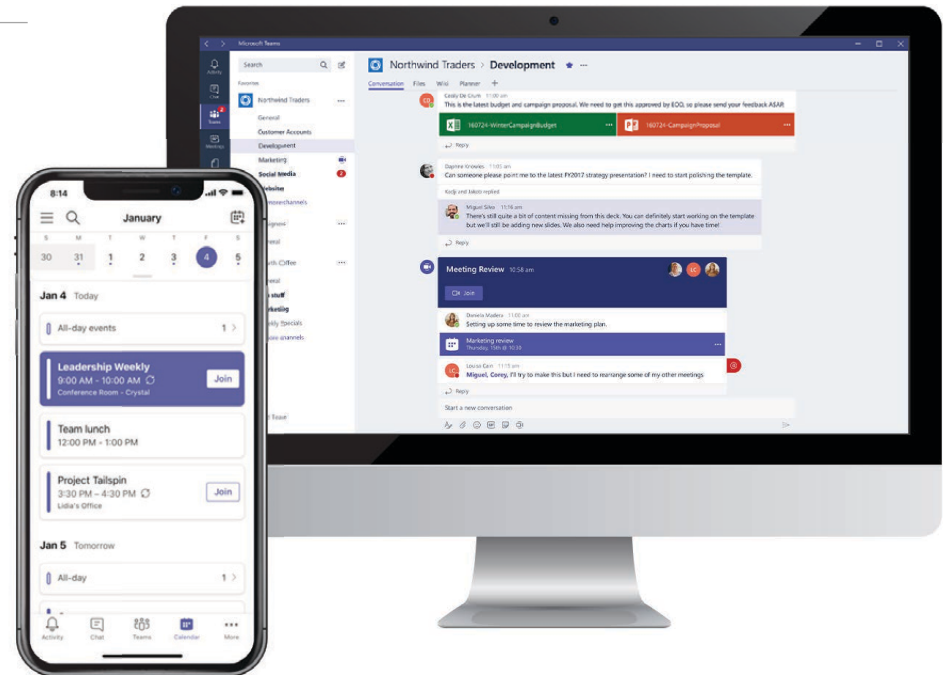

Microsoft Teams for desktop, browser and mobile is so user-friendly, responsive and dynamic, you'll wonder how you ever worked without it! Microsoft Teams enables you to stay connected while you work remotely via calls, video & audio conferencing, threaded conversations and a chat feature full of fun!

“Your new go-to app for instant messaging, video conferencing, calls & getting things done!”

Check it out!

Call

Email

FEATURES

- ✓ Interactive Chat
- ✓ Cloud (PBX) telephony
- ✓ Video conferencing
- ✓ Co-author documents
- ✓ Third-party app integrations
- ✓ 99.9% uptime
- ✓ Mobile app