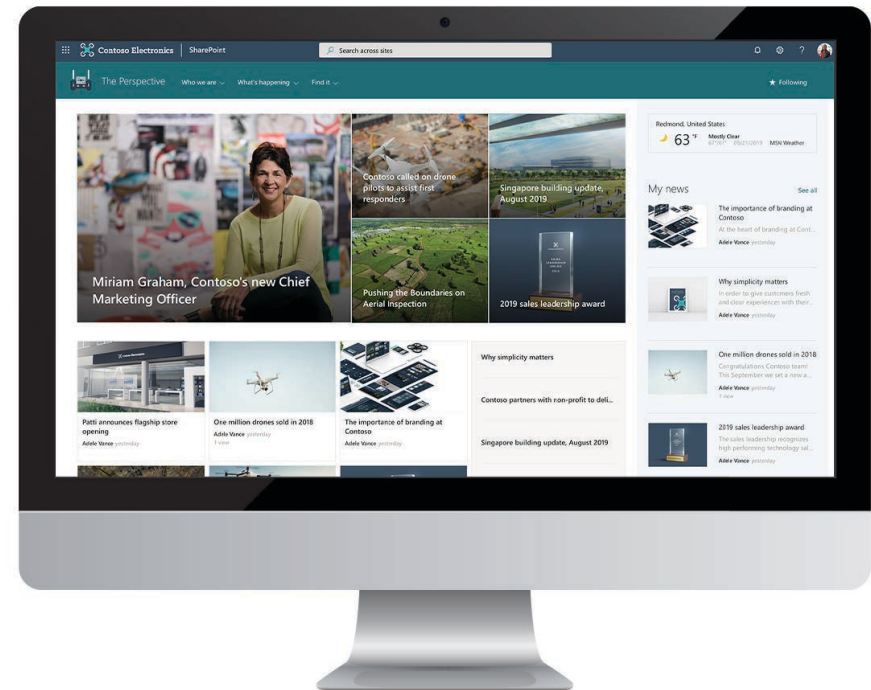

Portal

Sirrus

THE ULTIMATE TOOLS

FOR ENHANCED COLLABORATION

Portal

Portal

Sirus Portal builds your organization's virtual home, via SharePoint's custom intranet.

Now your team members can stay connected no matter where they are, with company news, twitter feed, photos and announcements, displayed all together, in one place.

**“Build your organization’s virtual home,
to fit your brand and business needs,
with Sirrus Portal”**

Get started

FEATURES

- ✓ UI & UX design
- ✓ Custom theme
- ✓ Custom branding
- ✓ Third-party app integrations
- ✓ 99.9% uptime
- ✓ Mobile app

PLANS & PRICING

Portal

€2,600 (Setup Fee)

- ✓ News & Weather
- ✓ Content Place Holder(s)
- ✓ Welcome
- ✓ Quick Links
- ✓ Video & Photo Libraries
- ✓ Events
- ✓ Room Availability & Booking (integration with Exchange Online)
- ✓ Twitter Feed
- ✓ Feedback Form