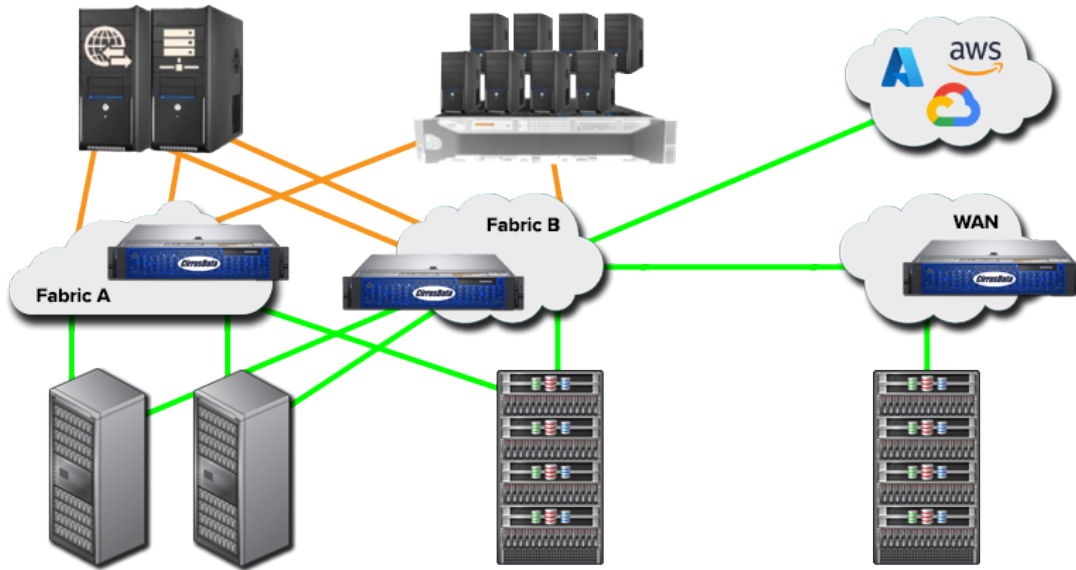

Physical Servers

Virtual Servers

Cloud

Production Storage

New Storage

Remote Data Center Target Storage

Specifications	CMO-4000T	CMO-8000
Form Factor	2 nodes in one 2U	2U rack mount
Weight	85 lbs (25 kg)	58 lbs (26.3 kg)
Size	3.47" x 17.25" x 28.5" (88 x 438 x 724 mm)	3.44" x 17.08" x 29.75" (87 x 433 x 756 mm)
Power	2 Hot-plug dual supply	
Heat	2086 BTU/hr	2891 BTU/hr
Processor	Dual Intel Xeon 6 cores / node	
Memory	16GB / node	
Nodes per Set	2	
Total # of Nexus	8 (16 x 8GB FC ports)	16 (32 x 8GB FC ports)
Total Remote Migration ports	2	4 (4 x 1GB Ethernet)
Total Max Throughput	6GB / sec	12 GB / sec
Total Max IOPS	1,000,000	2,000,000

ABOUT CIRRUS DATA

Cirrus Data Solutions Inc. (CDS) is a leading technology provider of next-generation solutions for data migration, data acceleration, and data protection. The company distributes its solutions through systems integrators, managed service providers, channel resellers, and partners including HPE, IBM, Dell/EMC, Insight, Pure Storage, Infinidat, Align, SHI, ePlus, Computacenter, Mainline, Sirius, WWT and many others. CDS is headquartered in Syosset, New York and has offices located in Dublin, Ireland, and Nanjing with sales and support offices in Boston and Chicago.

For more information, visit CDS online at www.cirrusdata.com.

Cirrus Data USA
6800 Jericho Turnpike Suite 213W
Syosset, NY 11791

EMEA Headquarters
Unit 19, The Exchange - Calmount Park
Calmount Avenue, Dublin D12 F5X0
IRELAND