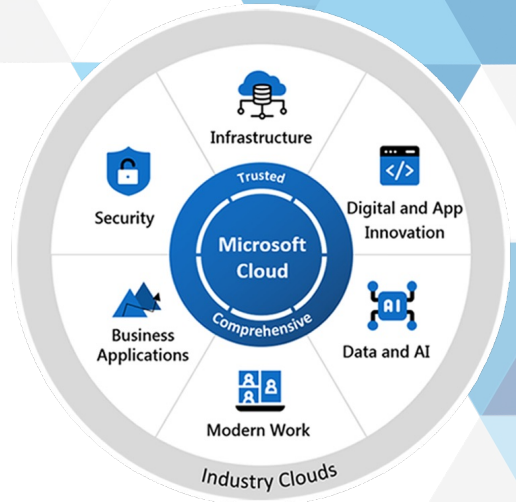

START YOUR DIGITAL TRANSFORMATION JOURNEY TODAY

REGISTER TO GET YOUR **1ST FREE ASSESSMENT** WITH **CLICK2CLOUD**.

Click2Cloud is a Microsoft gold partner, provides automated solutions for cloud assessment & digital transformation using AI and ML-based trademarked products (Clouds Intel and Clouds Brain) across the industries.

Our cloud solutions help customers and partners to accelerate cloud adoption and digital transformation with real time analysis. We specialize in Apps and Infra, Data & AI, Modern work, Biz app-based solutions assessment; rapid prototyping with Low code No code and K8S based solutions.