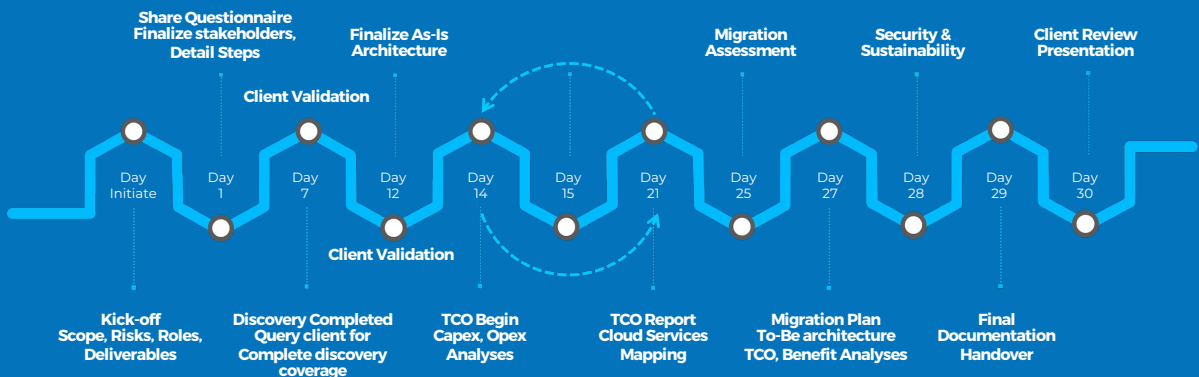

INNOVATION FACTORY - ASSESSMENT TIMELINE