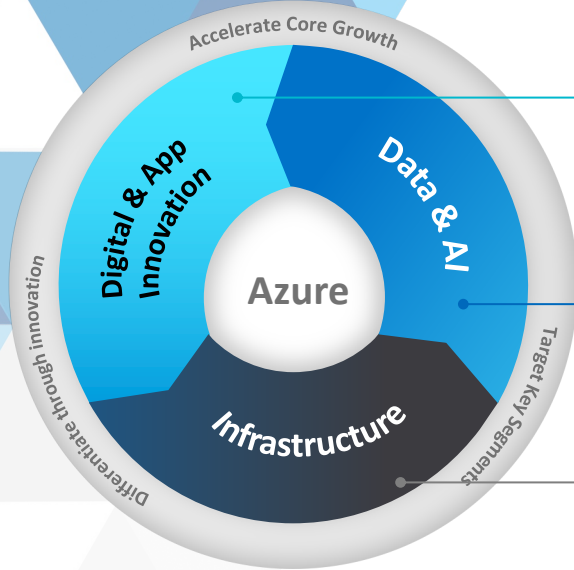

DIGITAL & APP INNOVATION

- Modernize Enterprise Applications
- Innovate and Scale with Cloud Native apps
- Enable Developer Productivity and Accelerate Delivery
- Accelerate Innovation with Low Code

DATA & AI

- Migrate and Modernize your Data Estate
- Innovate with AI and Cloud scale Databases in Every App
- Power Business Decisions with Cloud Scale Analytics
- Enable Unified Data Governance

INFRASTRUCTURE

- Migrate and Modernize your Infrastructure and Workloads
- Modernize SAP on the Microsoft Cloud
- Modernize your workloads with Azure at any scale with HPC + AI
- Protect your data and ensure business resiliency with BCDR
- Innovate across hybrid and edge with Arc and IoT

INNOVATION FACTORY - ASSESSMENT TIMELINE

Click2Cloud Inc.

800 Bellevue Way NE STE 500, Bellevue, WA, 98004-4289, United States

microsoft_partnership@click2cloud.net
+9164-999-1425
www.click2cloud.com

GLOBAL PARTNERSHIPS

Global Presence