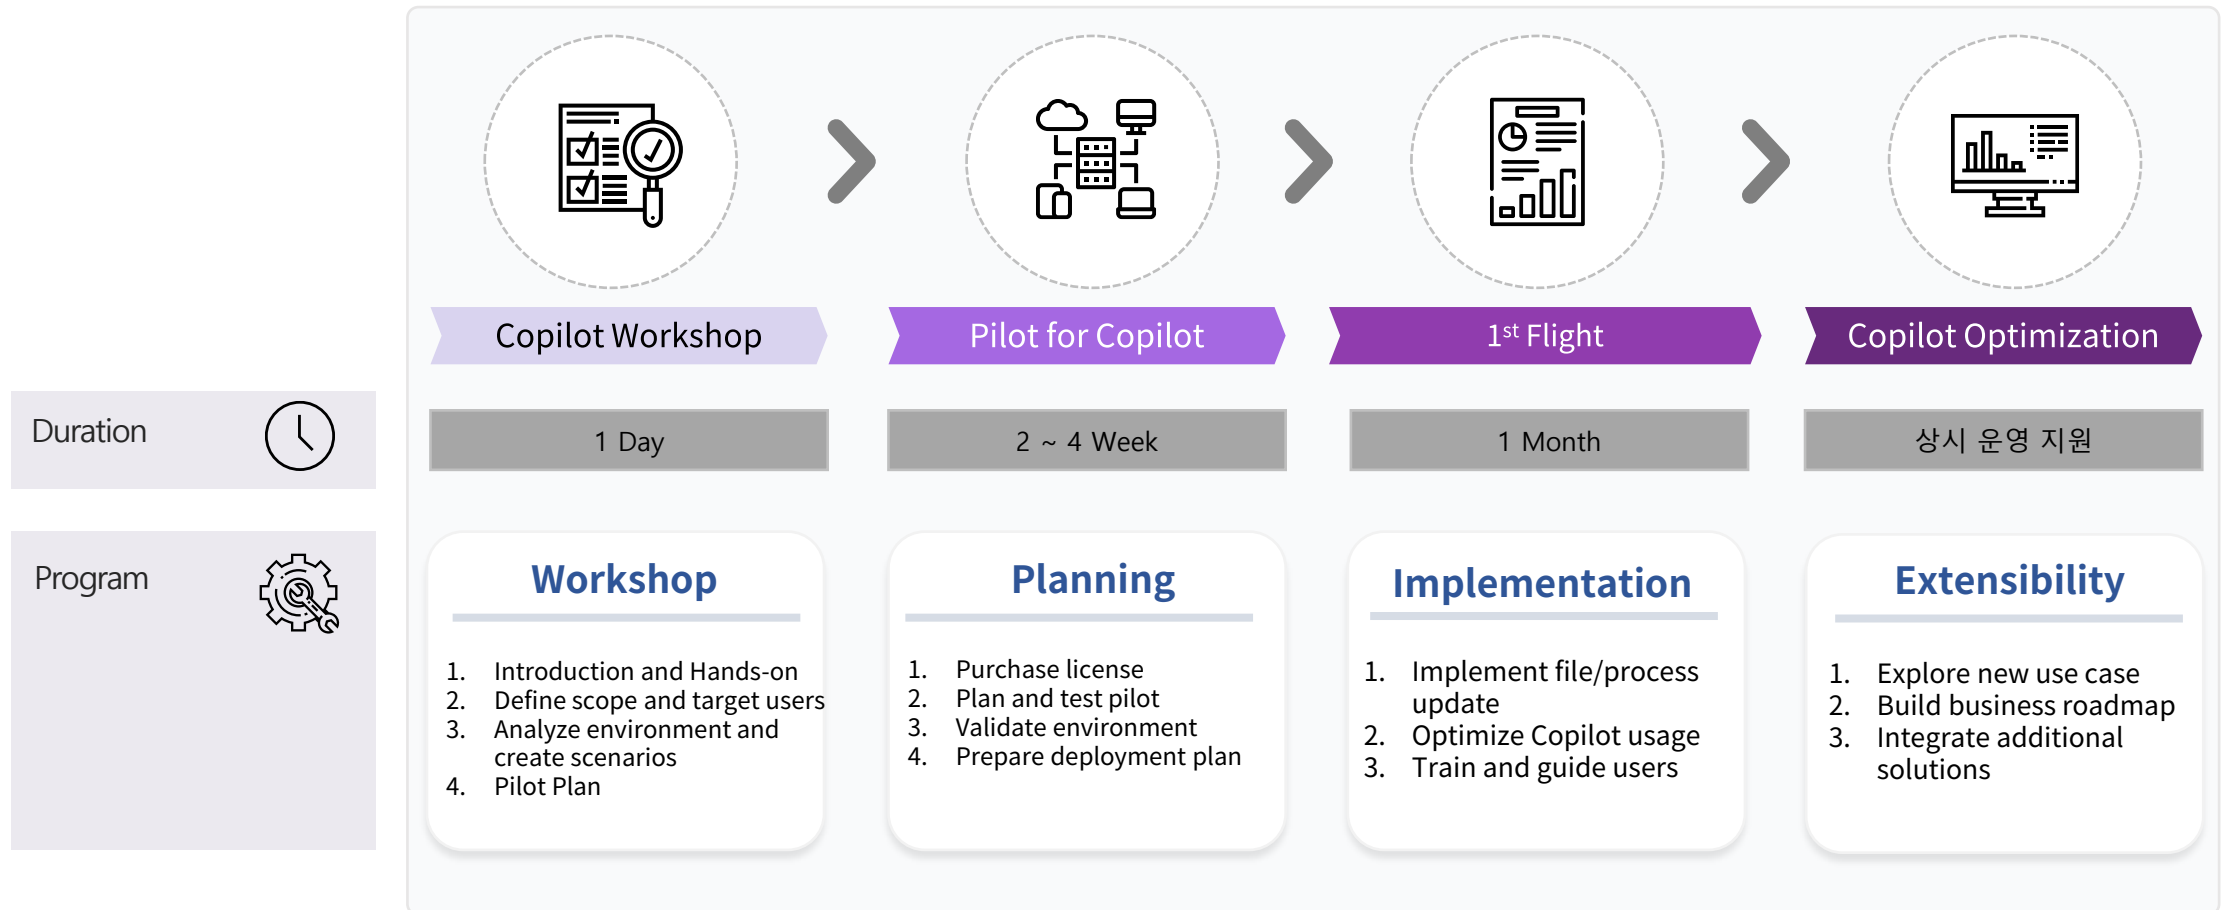

Cloocus M365 for Copilot Service

Copilot for M365 offers

A Customer support program for adopting Copilot for M365

Copilot for M365 Training Program

A systematic curriculum designed to enhance administrator and user understanding of Copilot for M365, enabling better integration and improved productivity

M365 Copilot Administrator Training		M365 Copilot Advanced User Training	
Objective	<ul style="list-style-type: none"> Learn to use M365 management features for Copilot for M365 	Objective	<ul style="list-style-type: none"> Training on Copilot for M365 Prompt Engineering
Agenda	<ul style="list-style-type: none"> SharePoint Online Administration Microsoft Teams Administration Exchange Online Administration Microsoft Admin Portal Training 	Agenda	<ul style="list-style-type: none"> Introduction to Copilot for M365 Services Overview of Copilot Architecture Key concepts of Copilot language models Basics of Copilot prompt engineering Understanding prompt engineering applied to Copilot projects Prompt engineering strategies for Copilot Advanced Copilot use cases and scenarios Expert insights on Copilot scenario design (from over 200 cases) Advanced prompt engineering (multi-turn vs. single-turn) Scenario simulation consulting Practical Copilot applications (automation of tasks)
Location	<ul style="list-style-type: none"> Online or offline (choose between customer site or Cloocus Academy) 	Location	<ul style="list-style-type: none"> Online or offline (choose between customer site or Cloocus Academy)
Duration	<ul style="list-style-type: none"> Regular training provided monthly (1 session per month) Upon completion of pilot phase 	Duration	<ul style="list-style-type: none"> 1Day
Target Audience	<ul style="list-style-type: none"> Customers 	Target Audience	<ul style="list-style-type: none"> Customers
Organizer	<ul style="list-style-type: none"> Modern Workplace Consulting Team 	Organizer	<ul style="list-style-type: none"> Digital Transformation Expert Training Institute