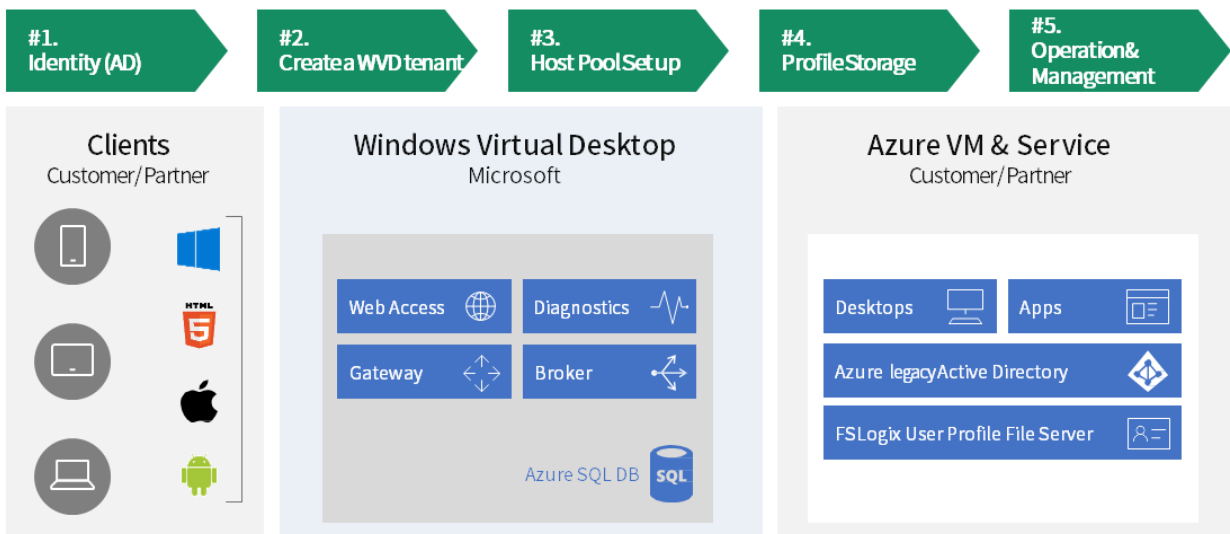

Window Virtual Desktop (WVD) Process

Accelerate Your Path to Cloud with Cloocus.

T. 02-597-3400

E. marketing@cloocus.com

H. www.cloocus.com