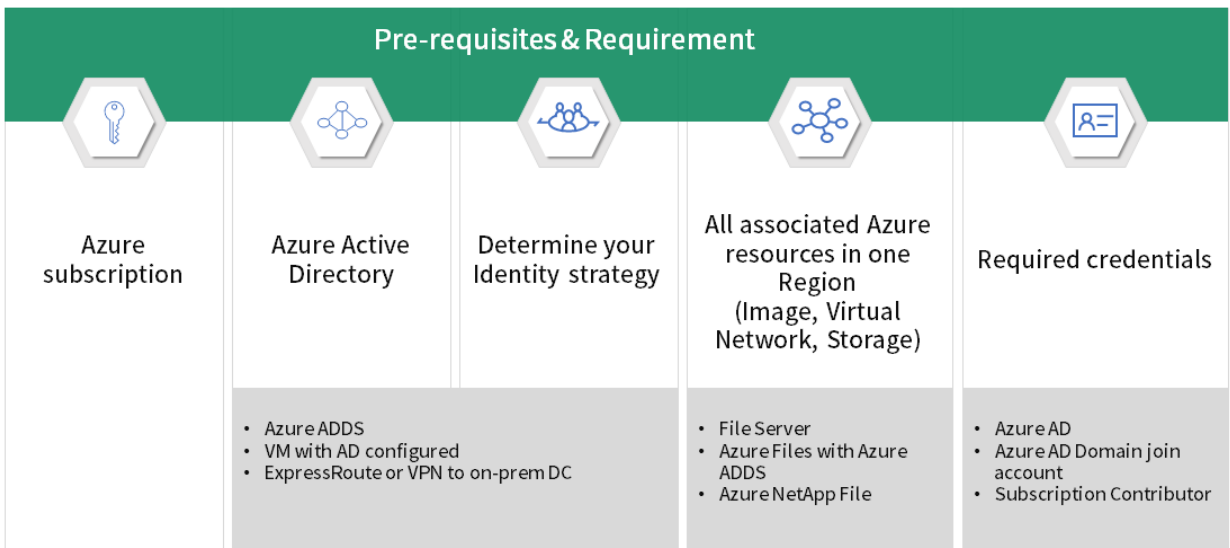

# Drive your digital transformation with Cloocus

The best virtual desktop experience, delivered on Microsoft Azure

**Window Virtual Desktop (WVD)** is an Azure cloud-based Window Virtual Desktop environment provided by Microsoft that supports your company's rapid home and remote work environment. In just a few minutes, you can set up WVD to support safe remote work. Give your end users the familiarity and compatibility of Windows 10 in a new scalable multi-session environment, and save money by using the same Windows license! Manage end-to-end Windows Virtual Desktop deployments along with other Azure services within the Azure portal.

## Window Virtual Desktop (WVD) Pre-requisites