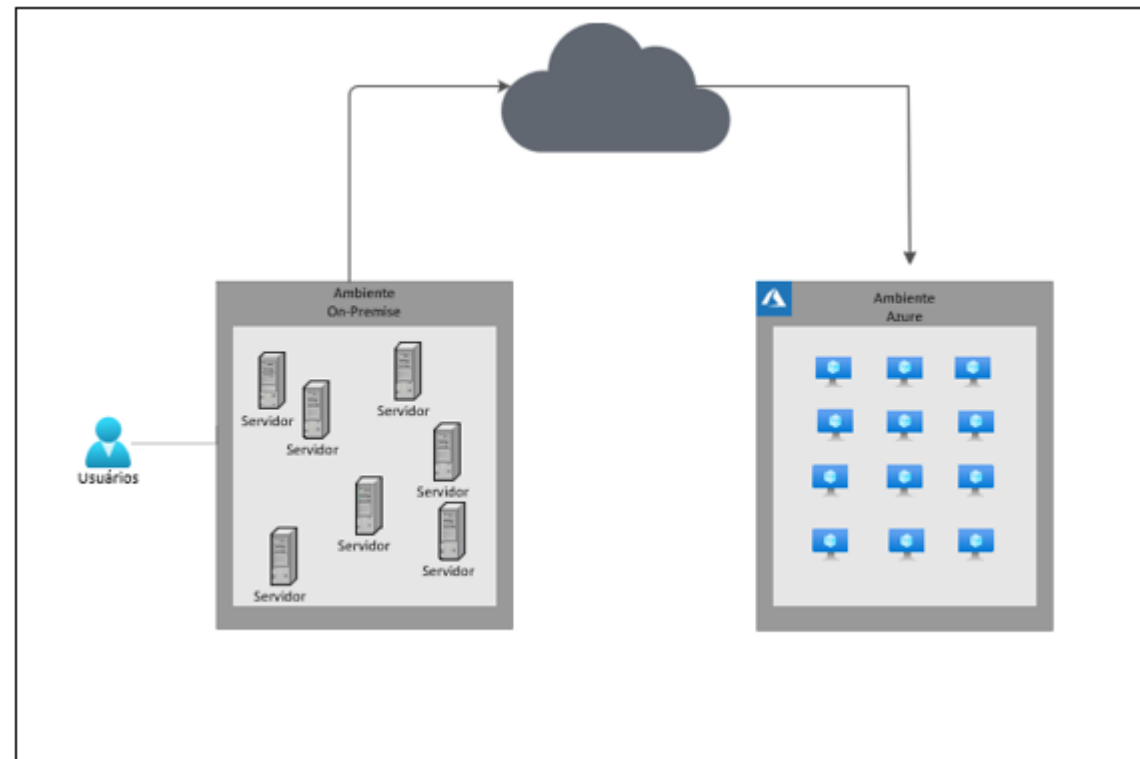

O Azure possibilita ao usuário uma migração com **segurança, agilidade e privacidade**, contando com **alta disponibilidade e escalabilidade**, os usuários terão um ambiente de **maior produtividade**, focado em **inovação**. O Azure disponibiliza **Backups** práticos e de baixo custo, além do **suporte** oferecido.