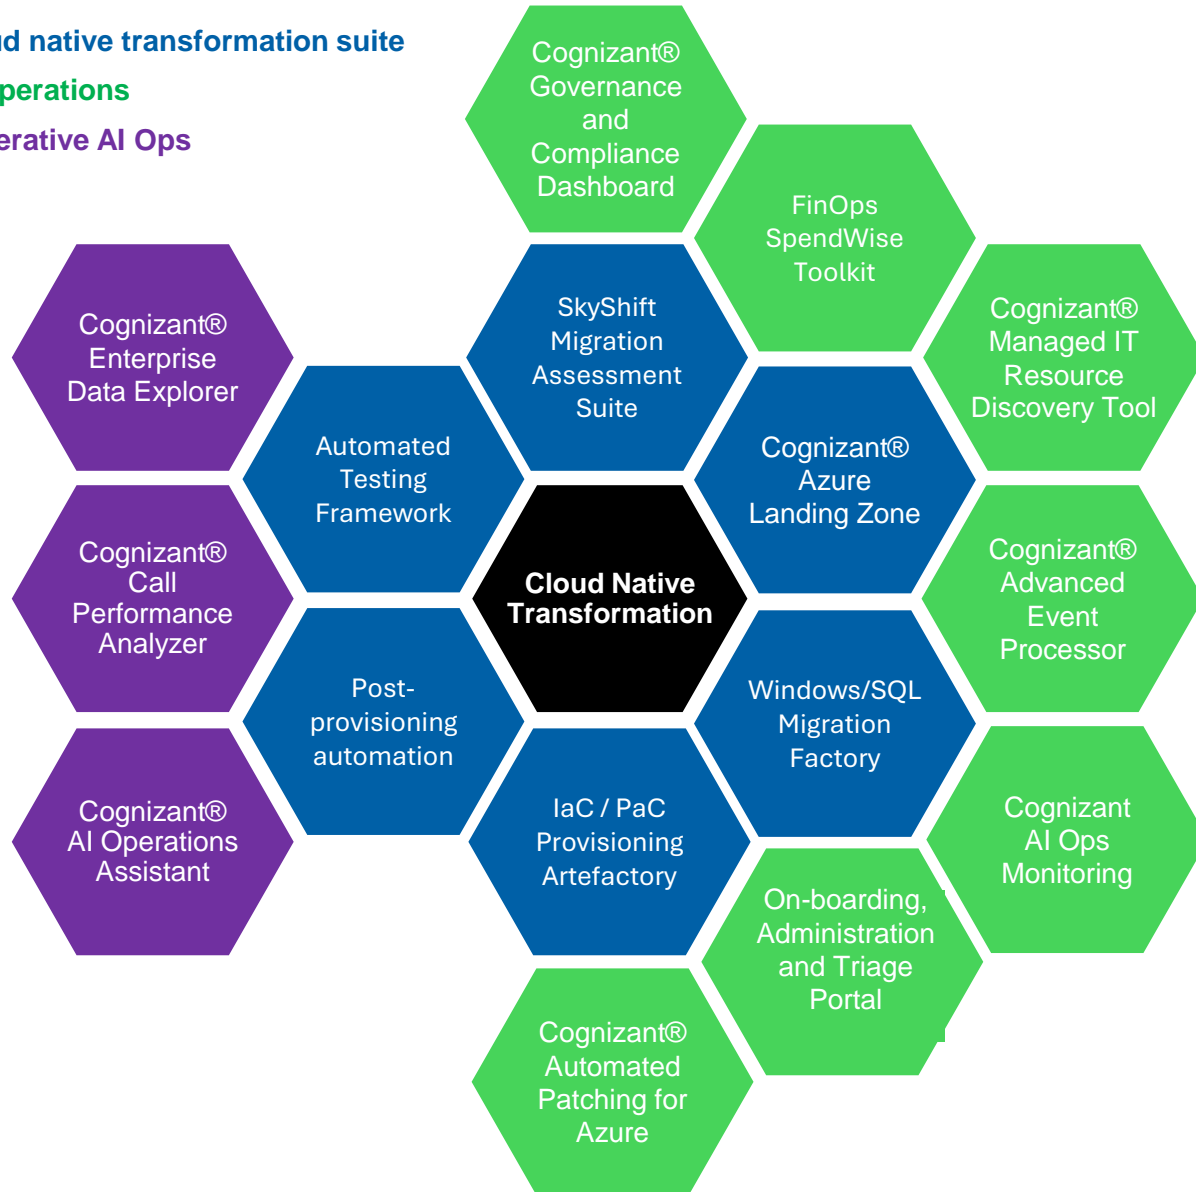

Holistic end to end approach to cloud modernization

Cloud native transformation suite

AI Operations

Generative AI Ops

43%
MTTR
Reduction

90%
MTTD
Reduction

100+
Clients

Out of the Box Integrations

Microsoft

- Endpoint
- Security
- M365, Intune
- Azure Monitor
- Log Analytics, Application Insights, Service Health
- Cloud, On-Prem and Hybrid
- Azure Blueprint: 80+ policies, 100+ alert rules

ServiceNow

- Incident management
- Managed resource discovery

3rd Party

- Dynatrace
- AppDynamics
- Google Monitoring
- AWS Cloudwatch