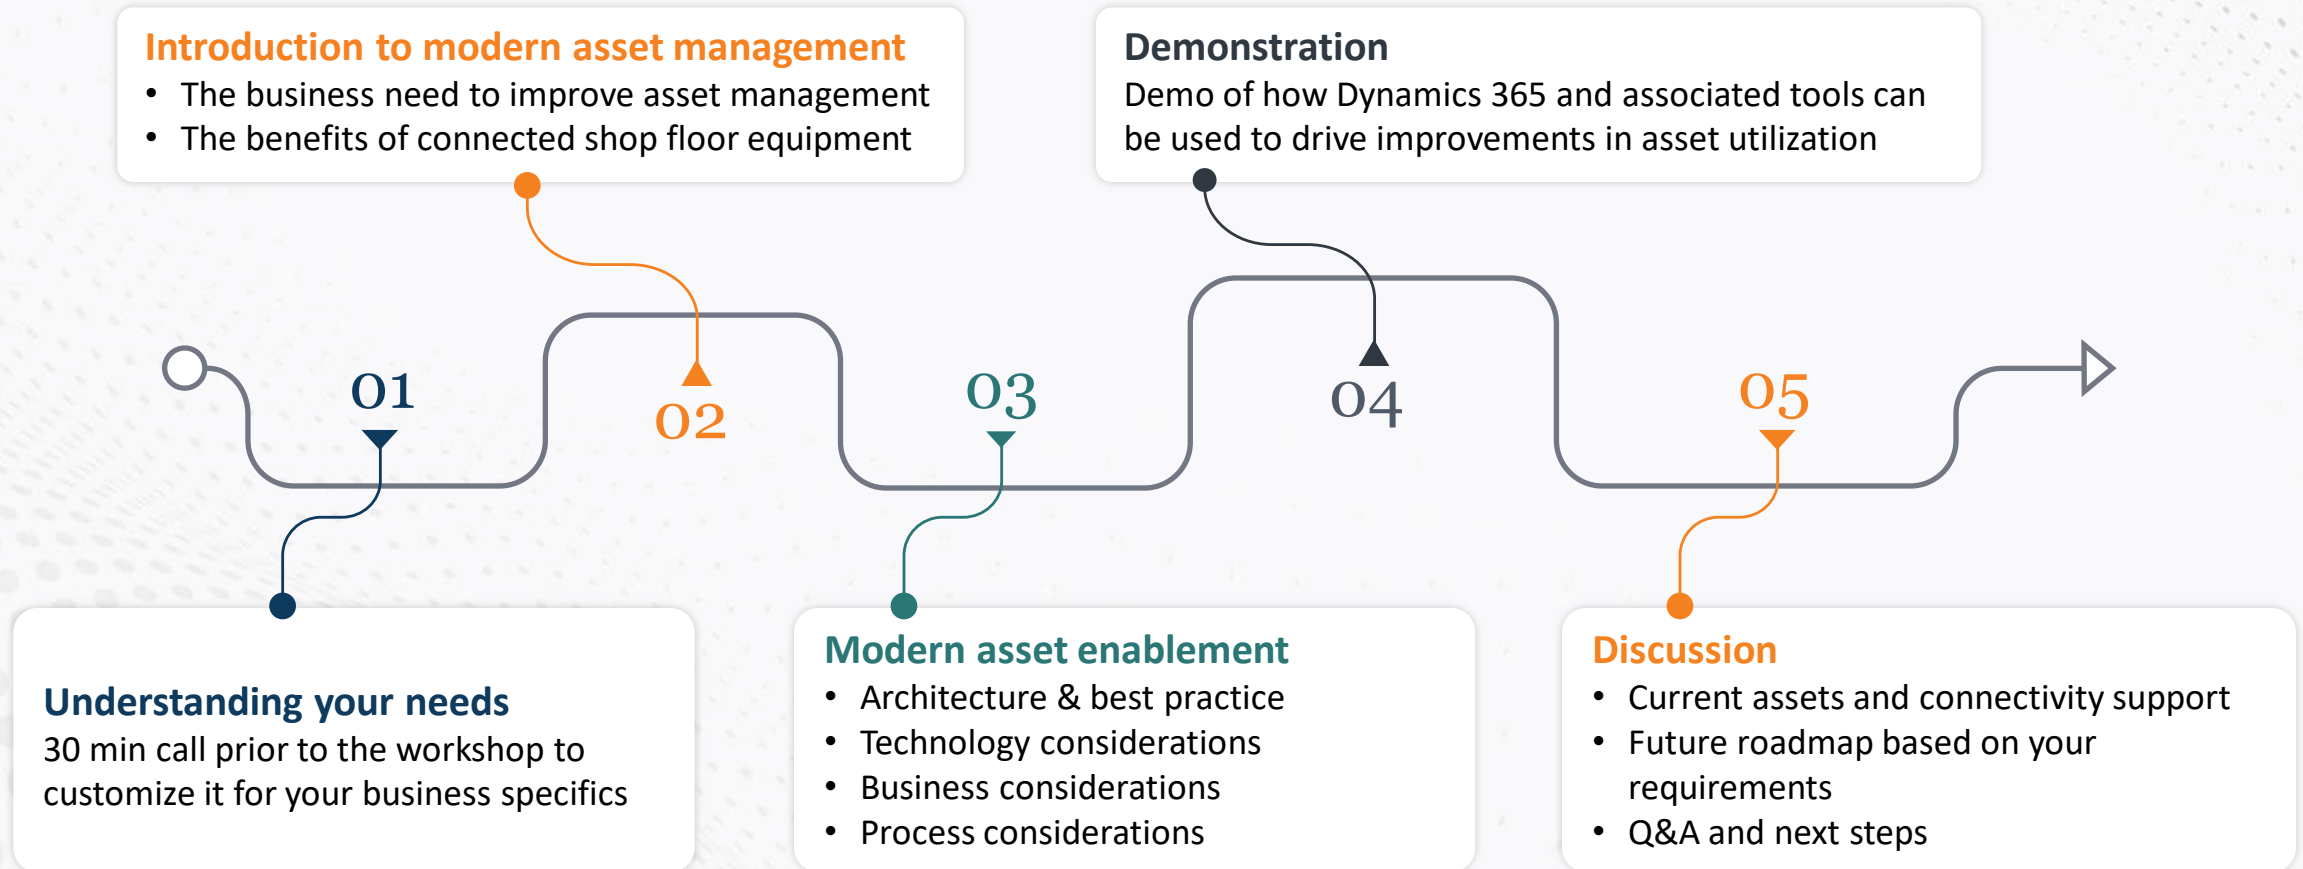

Workshop in details