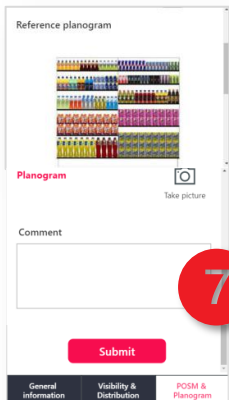

# Decision approval & Signing application modules

Comtrade System Integration

Get visits and tasks on retailers on one place

Get guidance toward optimal completions of tasks

Use mobile capabilities to increase performance

# Retail Execution Field Application details

Comtrade System Integration

Mobile REXA application details is made to bust field sales:

1. List of Retail/POS
2. List of visits/appointments on map
3. Retail info
4. Compliance and Contracts checks
5. Tasks, Follow-ups
6. Call, email, or Route To Retail
7. Mobile phone camera and GPS usage