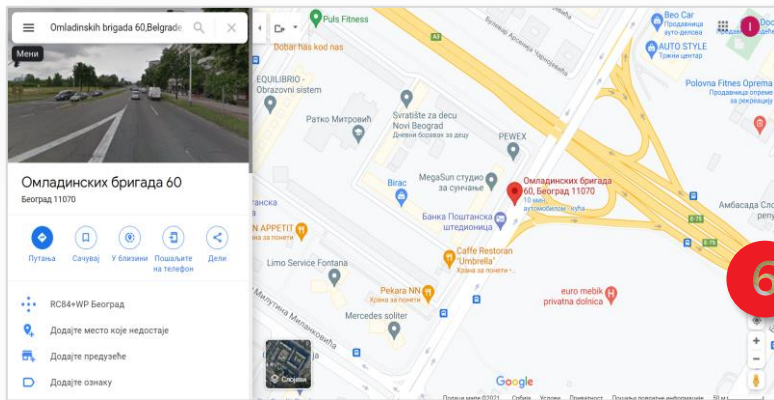

# Retail Execution Field Application details

Comtrade System Integration

Mobile REXA application details is made to bust field sales:

1. List of Retail/POS
2. List of visits/appointments on map
3. Retail info
4. Compliance and Contracts checks
5. Tasks, Follow-ups
6. Call, email, or Route To Retail
7. Mobile phone camera and GPS usage