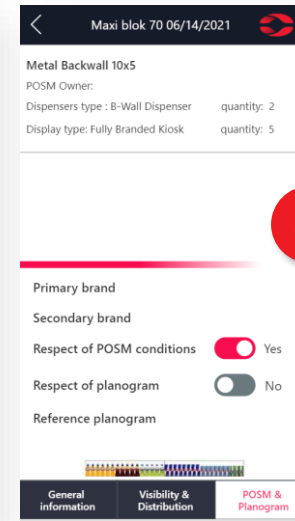

## Digitize processes...

Eliminate manual or paper-based processes. Possibility to integrate with internal systems, providing end users stellar mobility experience.

# Decision approval & Signing application modules

Comtrade System Integration

Get visits and tasks on retailers on one place

Get guidance toward optimal completions of tasks

Use mobile capabilities to increase performance

# Retail Execution Field Application details

Comtrade System Integration

Mobile REXA application details is made to bust field sales:

1. List of Retail/POS
2. List of visits/appointments on map
3. Retail info
4. Compliance and Contracts checks
5. Tasks, Follow-ups
6. Call, email, or Route To Retail
7. Mobile phone camera and GPS usage