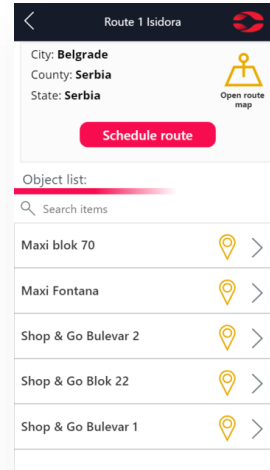

Decision approval & Signing application modules

Comtrade System Integration

Get visits and tasks on retailers on one place

Get guidance toward optimal completions of tasks

Use mobile capabilities to increase performance