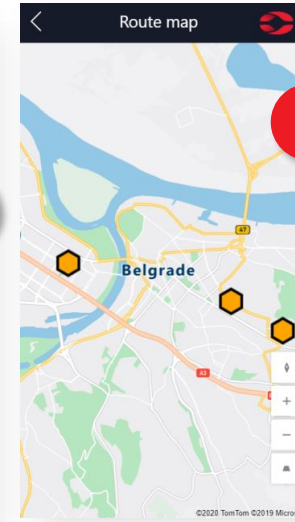

# Retail Execution Field Application details

Comtrade System Integration

Mobile REXA application details is made to bust field sales:

1. List of Retail/POS
2. List of visits/appointments on map
3. Retail info
4. Compliance and Contracts checks
5. Tasks, Follow-ups
6. Call, email, or Route To Retail
7. Mobile phone camera and GPS usage