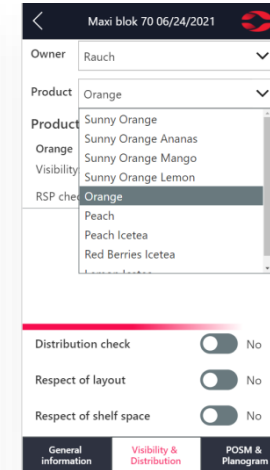

Decision approval & Signing application modules

Comtrade System Integration

Get visits and tasks on retailers on one place

Get guidance toward optimal completions of tasks

Use mobile capabilities to increase performance