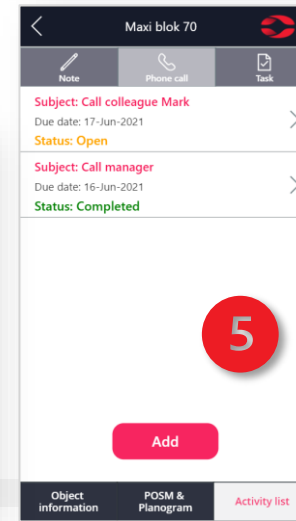

# Decision approval & Signing application modules

Comtrade System Integration

Get visits and tasks on retailers on one place

Get guidance toward optimal completions of tasks

Use mobile capabilities to increase performance

# Retail Execution Field Application details

Comtrade System Integration

Mobile REXA application details is made to bust field sales:

1. List of Retail/POS
2. List of visits/appointments on map
3. Retail info
4. Compliance and Contracts checks
5. Tasks, Follow-ups
6. Call, email, or Route To Retail
7. Mobile phone camera and GPS usage