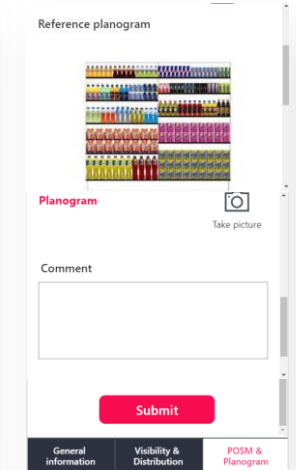

## Digitize processes...

Eliminate manual or paper-based processes. Possibility to integrate with internal systems, providing end users stellar mobility experience.

# Decision approval & Signing application modules

Comtrade System Integration

Get visits and tasks on retailers on one place

Get guidance toward optimal completions of tasks

Use mobile capabilities to increase performance

# Retail Execution Field Application details

Comtrade System Integration

Mobile REXA application details is made to bust field sales:

1. List of Retail/POS
2. List of visits/appointments on map
3. Retail info
4. Compliance and Contracts checks
5. Tasks, Follow-ups
6. Call, email, or Route To Retail
7. Mobile phone camera and GPS usage