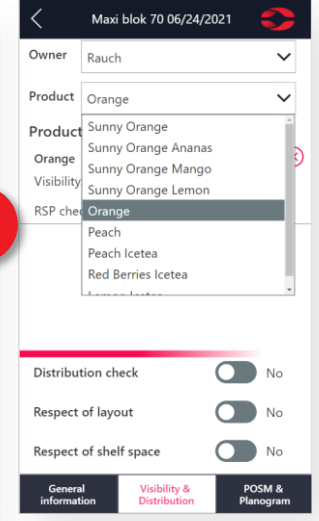

# Decision approval & Signing application modules

Comtrade System Integration

Get visits and tasks on retailers on one place

Get guidance toward optimal completions of tasks

Use mobile capabilities to increase performance

# Retail Execution Field Application details

Comtrade System Integration

Mobile REXA application details is made to bust field sales:

1. List of Retail/POS
2. List of visits/appointments on map
3. Retail info
4. Compliance and Contracts checks
5. Tasks, Follow-ups
6. Call, email, or Route To Retail
7. Mobile phone camera and GPS usage