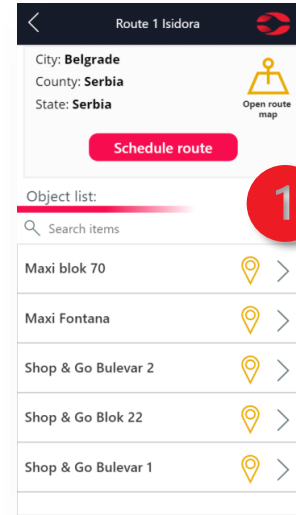

# Decision approval & Signing application modules

Comtrade System Integration

Get visits and tasks on retailers on one place

Get guidance toward optimal completions of tasks

Use mobile capabilities to increase performance

# Retail Execution Field Application details

Comtrade System Integration

Mobile REXA application details is made to bust field sales:

1. List of Retail/POS
2. List of visits/appointments on map
3. Retail info
4. Compliance and Contracts checks
5. Tasks, Follow-ups
6. Call, email, or Route To Retail
7. Mobile phone camera and GPS usage