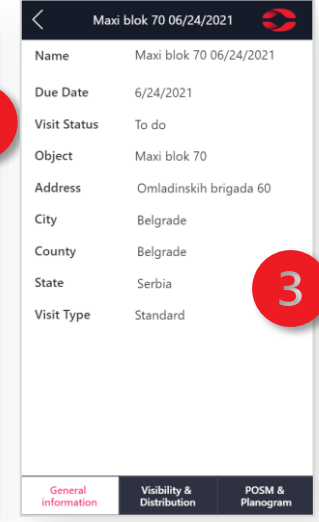

# Decision approval & Signing application modules

Comtrade System Integration

Get visits and tasks on retailers on one place

Get guidance toward optimal completions of tasks

Use mobile capabilities to increase performance

# Retail Execution Field Application details

Comtrade System Integration

Mobile REXA application details is made to bust field sales:

1. List of Retail/POS
2. List of visits/appointments on map
3. Retail info
4. Compliance and Contracts checks
5. Tasks, Follow-ups
6. Call, email, or Route To Retail
7. Mobile phone camera and GPS usage