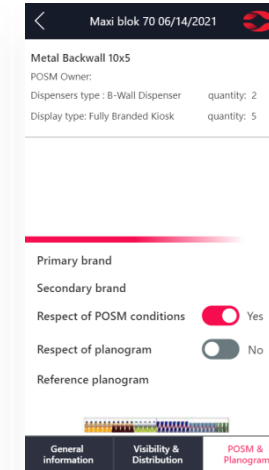

## Easy and transparent management...

Plan, manage tasks, get real-time updates what is happening on the field.

## Digitize processes...

Eliminate manual or paper-based processes. Possibility to integrate with internal systems, providing end users stellar mobility experience.

# Decision approval & Signing application modules

Comtrade System Integration

Get visits and tasks on retailers on one place

Get guidance toward optimal completions of tasks

Use mobile capabilities to increase performance

# Retail Execution Field Application details

Comtrade System Integration

Mobile REXA application details is made to bust field sales:

1. List of Retail/POS
2. List of visits/appointments on map
3. Retail info
4. Compliance and Contracts checks
5. Tasks, Follow-ups
6. Call, email, or Route To Retail
7. Mobile phone camera and GPS usage