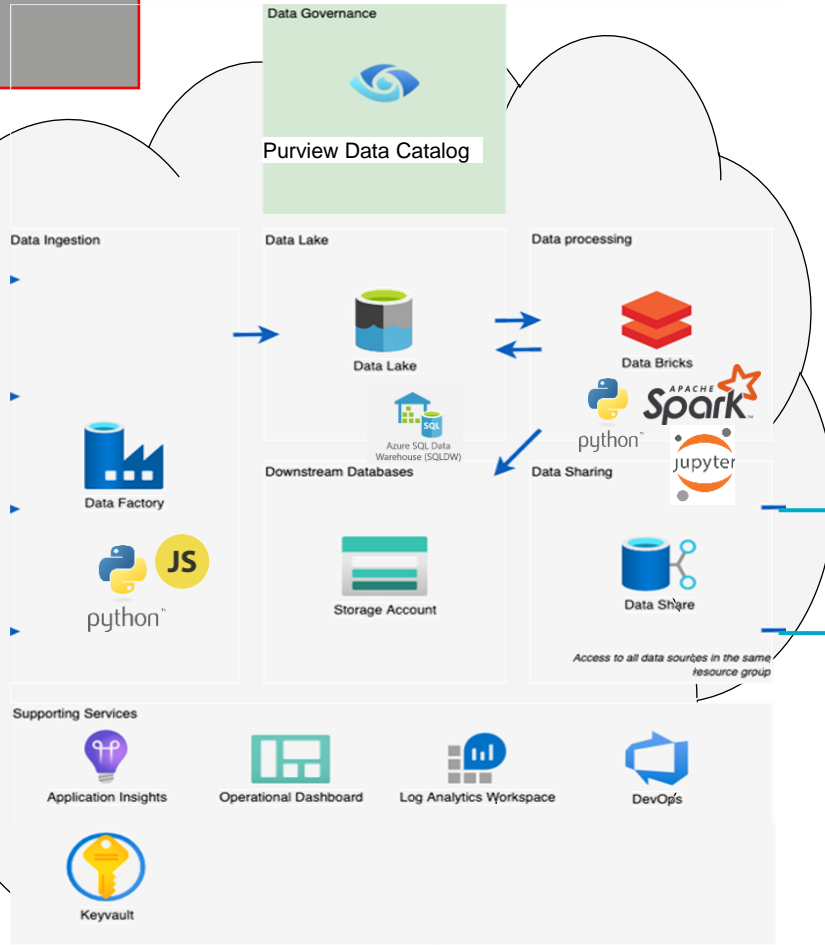

Data Platform

Microsoft
Azure

- Data Sources
- ERP
 - CRM
 - External
 - LIMS
 - IoT

Data
Customers

BI & Analytics architecture

Reference architecture capabilities