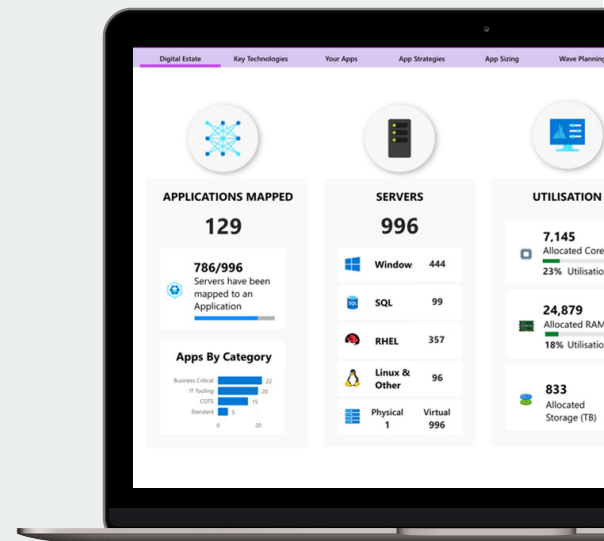

What's included?

- ✓ Automated discovery of servers, workloads and key dependencies
- ✓ Clear visibility of your current infrastructure and application estate
- ✓ Azure-aligned workload sizing and cost modelling
- ✓ Categorisation of your workloads by complexity and readiness
- ✓ Migration and modernisation options for your priority applications
- ✓ Identified risks, constraints and interdependencies
- ✓ A prioritised Azure migration roadmap with next steps

The Azure Rapid Migration Assessment from Advania is **FREE for qualifying customers.**