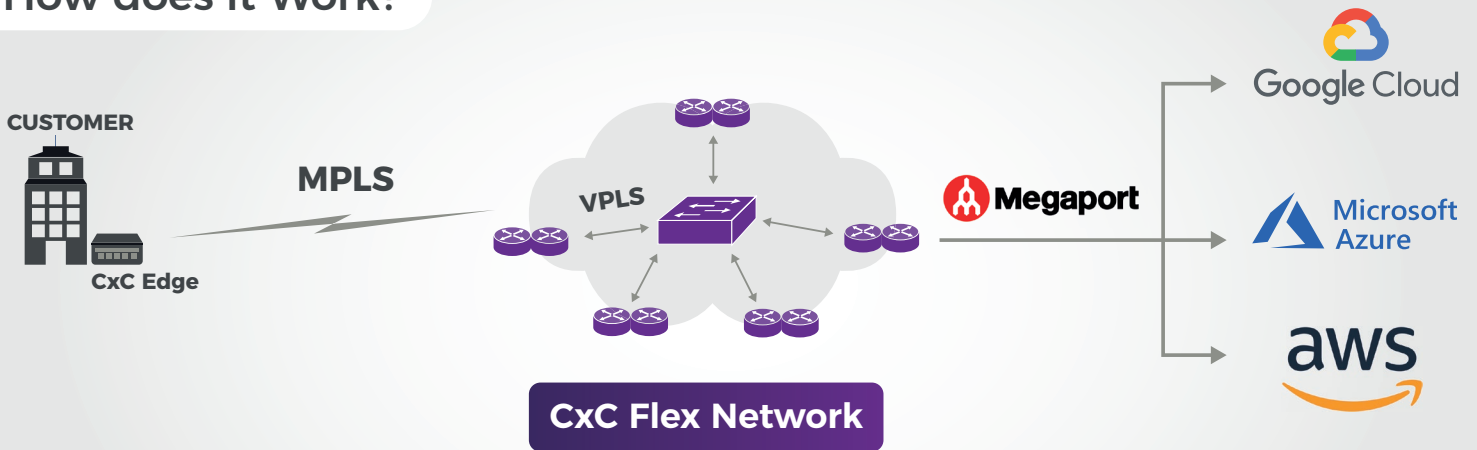

Connectivity

CxC Flex Direct

Fast, Fortified and Flexible Connectivity to the cloud

What is CxC Flex Direct?

Establish direct connection to all cloud services without using the public Internet, offering faster speed, lower latency, high reliability, stronger security and lower data cost

How does it Work?

1. A Last Mile CxC Flex Network with direct connection to CPE

2. Convergia Flex Network for fast, flexible, fortified data transit

3. We connect directly to all major cloud providers

Connectivity by **Convergia**