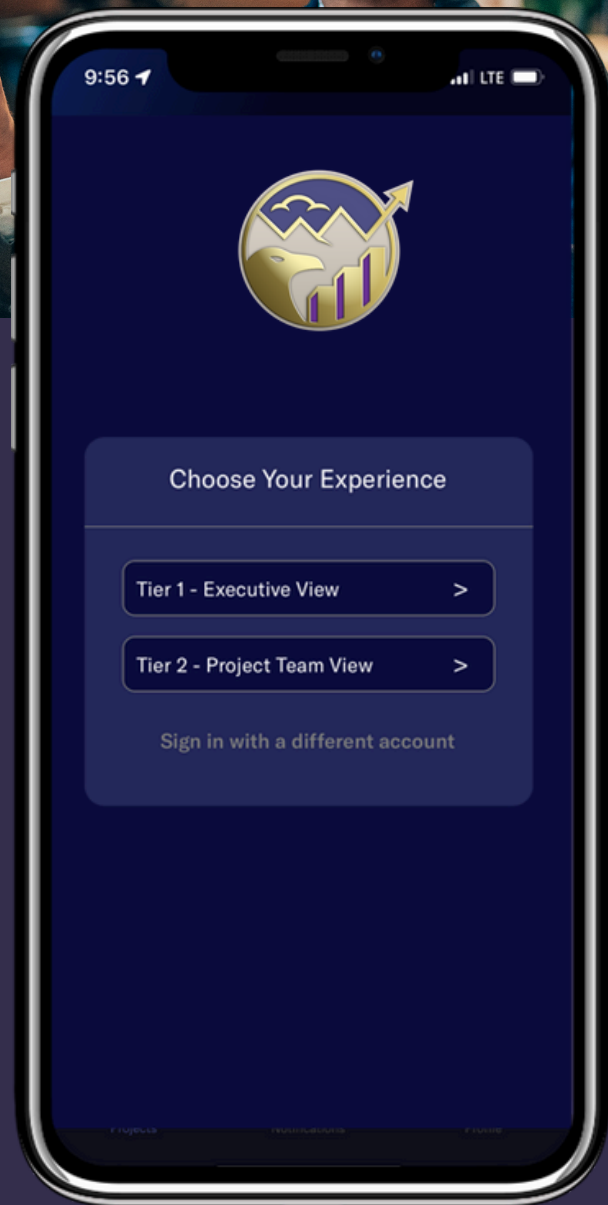

End the Epidemic of Project Failure!

Crows Nest is the world's first project success navigation (PSN) app designed to revolutionize project outcomes.

PSN technology integrates with your existing ecosystem, consolidating the information and making it visible to every project stakeholder on mobile devices, quickly and effectively delivering project truth.

Why Choose Crows Nest:

- Real-Time Insights
- Predictive Analytics
- Personalized Recommendations
- Enhanced Visibility
- Proactive Risk Management

DOWNLOAD CROWS NEST

CONTACT CORBEAU

 +1 405-792-4111

 hello@corbeau.ai