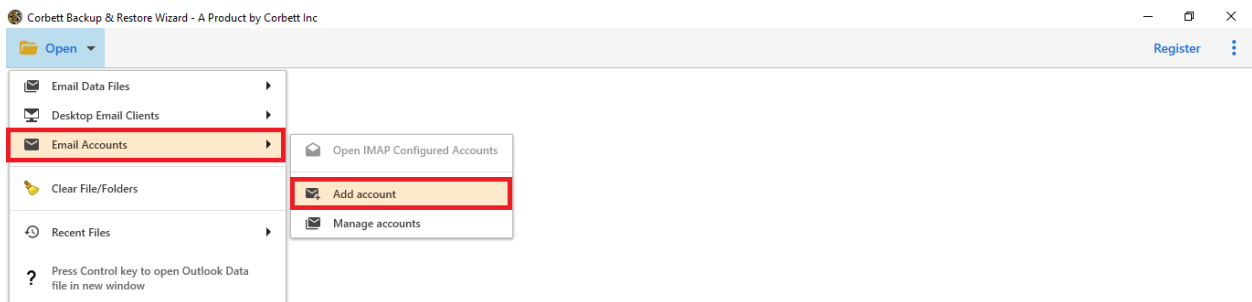

Visit the official page: [Corbett IMAP Migration Tool](#)

Step 1: Download and Install the tool on your desktop.

Step 2: Click on the **Open** button to start the process.

v3.0 |

Step 3: Select the **Email Accounts** option, then **Add Account** to configure your account.