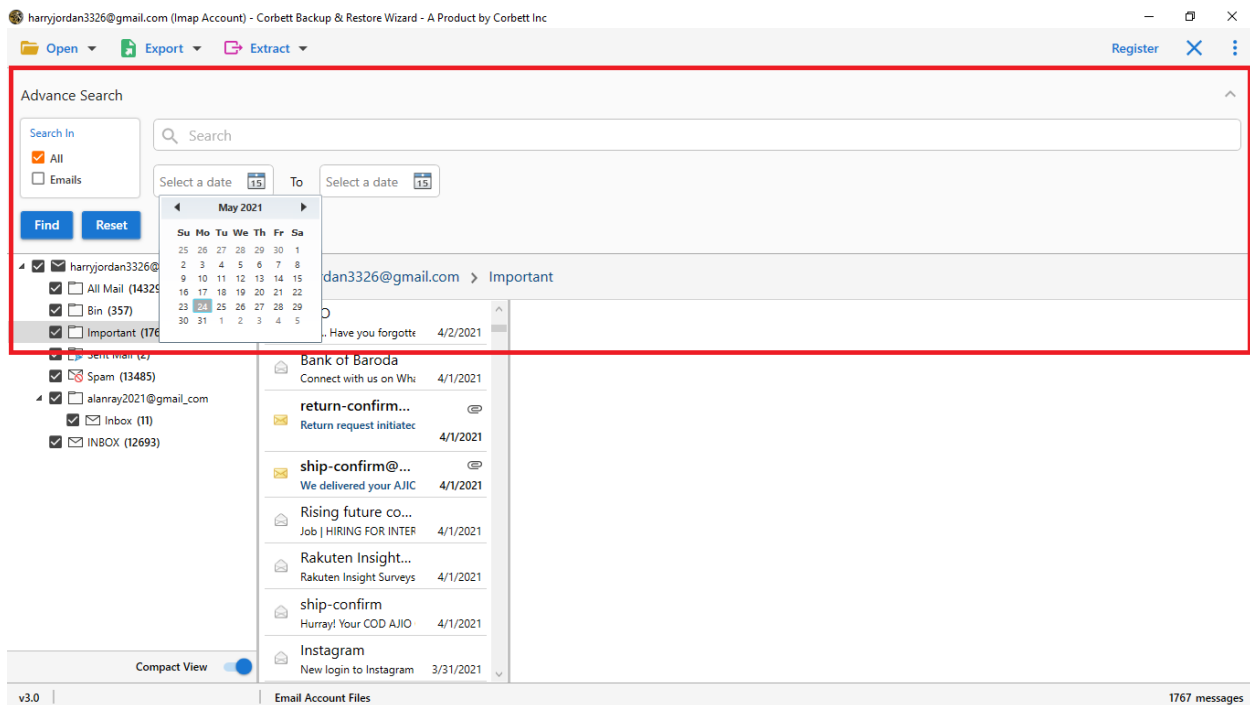

Step 6: You can sort out your data using the **Date Filter** options. Click on the **Search bar** to apply the filters.