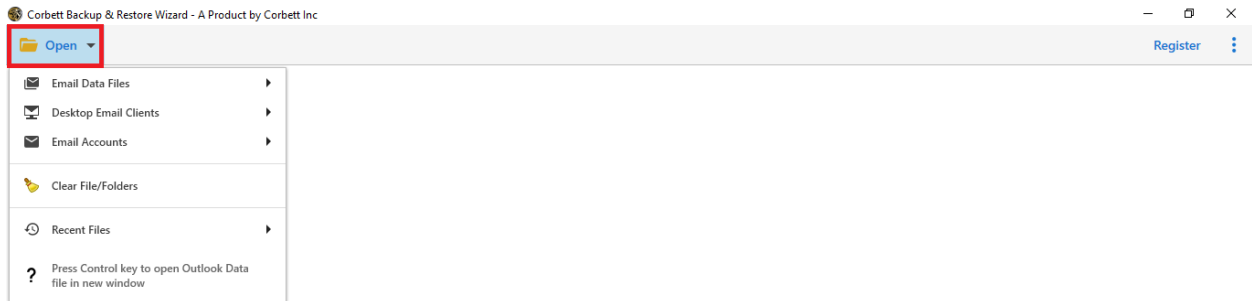

v3.0 |

Step 3: Select the **Email Accounts** option, then **Add Account** to configure your account.

v3.0 |

Step 4: Enter your **email address** and **password**. Then, click **Advance settings** to provide your IMAP settings. After that, click the **Add** button.