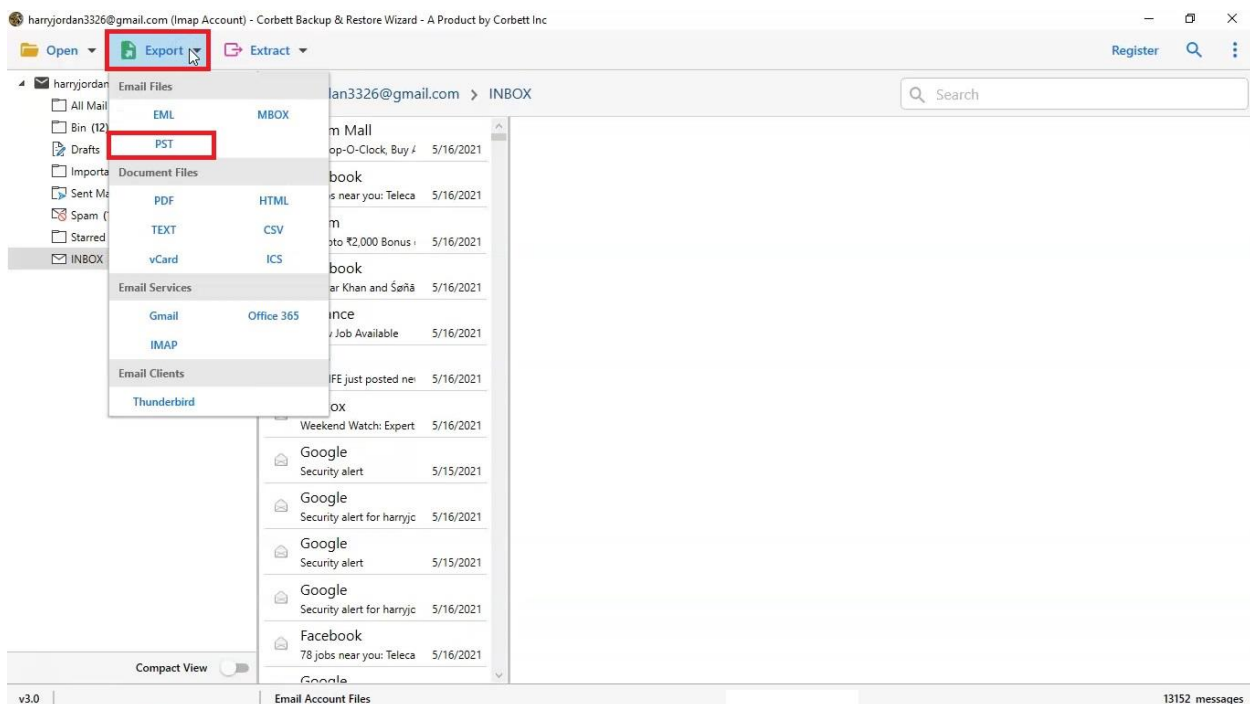

Step 7: Now, select the **Export** option at the top and click on the **option** which you need.