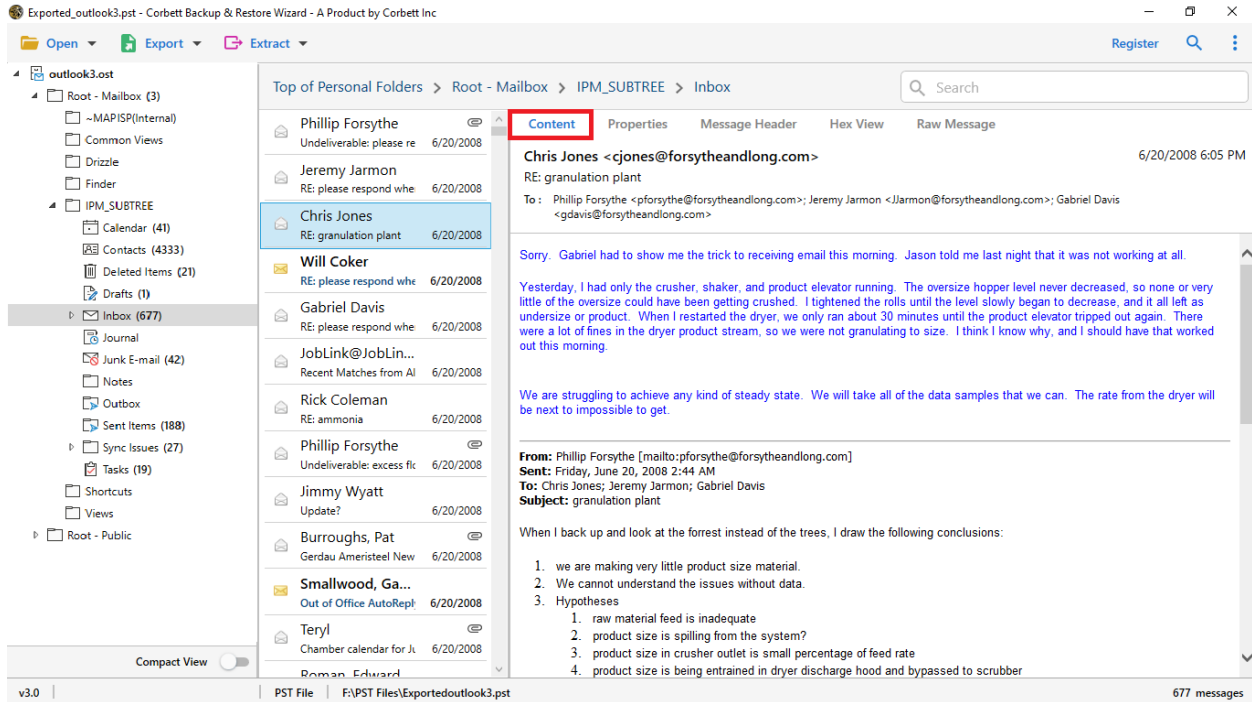

v3.0

Step 3: Select the **“Choose from a Folder”** option and navigate to the location where the OST file is stored. **Open** it in the program.

v3.0

Step 4: Once the files are in the software, **preview** them to see the content of the files.