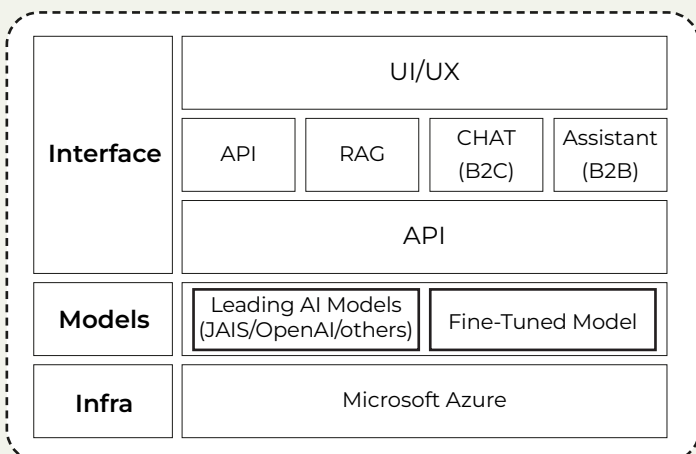

Unleash your AI capabilities

Discover the power of advanced AI models, accessed through a single portal, with Core42's Compass. Our suite of cloud-based services lets you seamlessly integrate AI into your applications with easy model provisioning. Experience faster time to market with simplified and secure access across multiple models, fine-tuned models, and infrastructure. Compass connects you to everything you need to power your AI application so you can focus on your business outcomes.

Key Features

Why Compass

Compass product stack*

*Some features under development