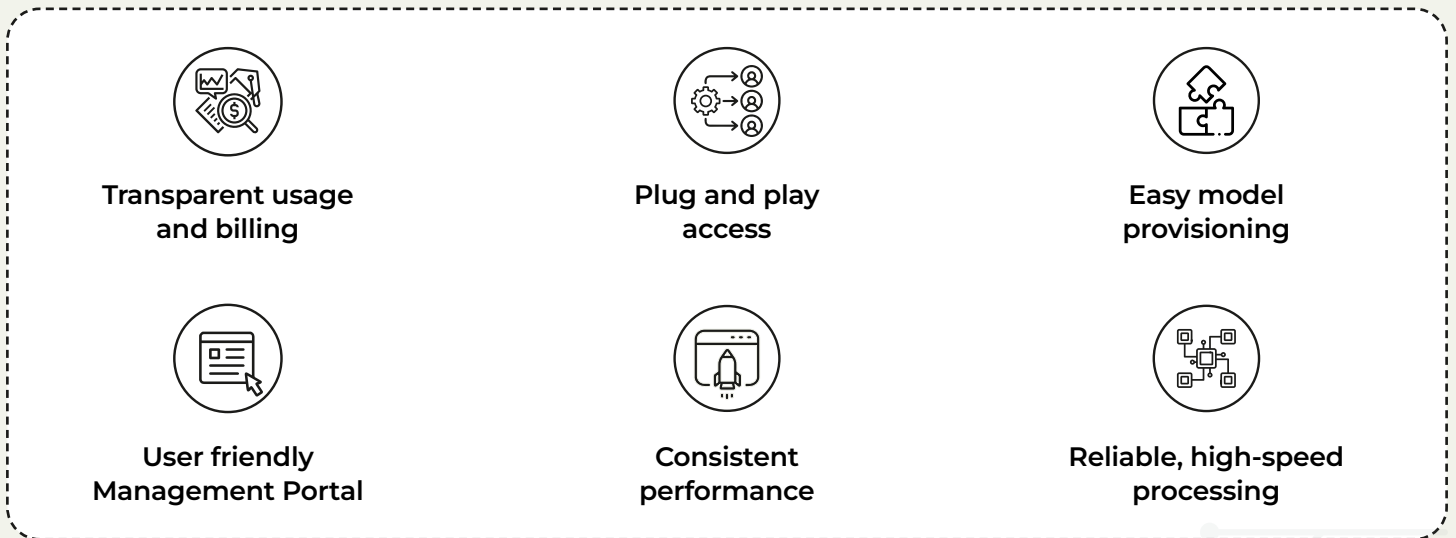

Unleash your AI capabilities

Discover the power of advanced AI models, accessed through a single portal, with Core42's Compass. Our suite of cloud-based services lets you seamlessly integrate AI into your applications with easy model provisioning. Experience faster time to market with simplified and secure access across multiple models, fine-tuned models, and infrastructure. Compass connects you to everything you need to power your AI application so you can focus on your business outcomes.

Our plug and play solution allows you to scale with ease, so whether you are a startup or a large enterprise, Compass helps you adapt to the changing demands of the AI landscape and stay ahead of your competition.

Key Features