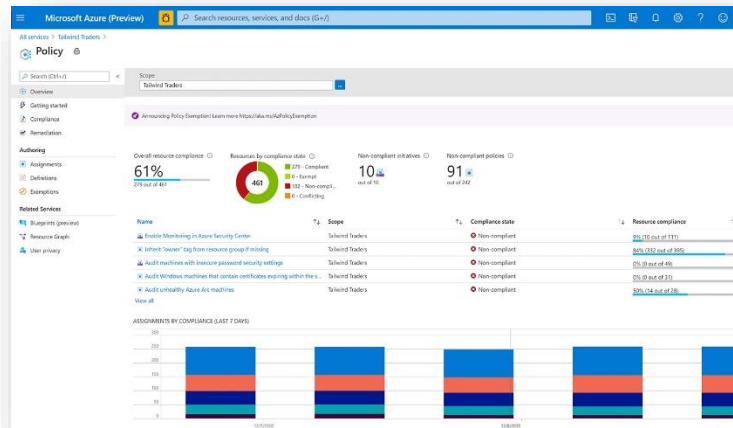

A Multi-factored Approach For Your Hybrid Cloud Needs

Azure Arc Quick Start

Arc for Servers

5 days | $10k

- Automated installation of Microsoft Azure Arc server agents to non-Azure servers
- Configuration of logging and metrics agents on non-Azure servers
- Creation of policy and alerts using Azure policy guest configurations
- Configure IAM & RBAC controls

Get started with Azure Arc Quick Start
coretek.com/contact