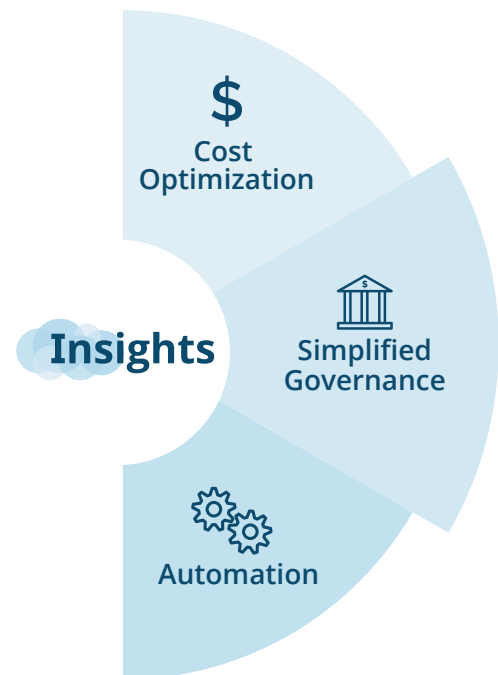

"Provisioning new users and licenses used to take hours for our team; now, using Insights by Coretek, it only takes our team minutes to do the same tasks. This platform has simplified and sped up the daily management of our Microsoft Azure and Modern Work tools."

—IT Services Engineer