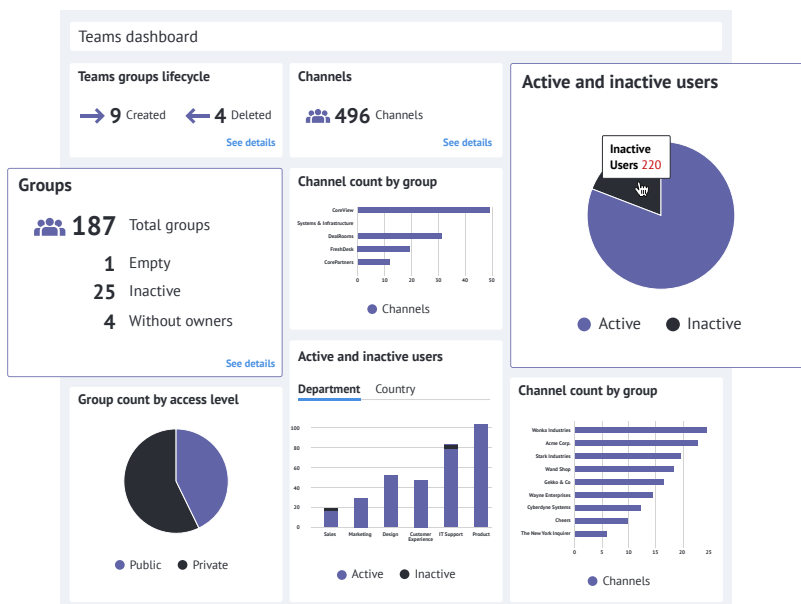

Take Control of Microsoft 365

Find out why **10 million** users across the world's largest leading organizations rely on CoreSuite day in and day out

For today's IT leaders and global admins, managing Microsoft 365 permissions, licenses, chargebacks, and compliance for thousands of employees – across different business units and locations – has become complete chaos. And that chaos comes at a high cost in terms of productivity lost, projects stalled, and dollars wasted.

Meet CoreSuite, the Microsoft 365 Management Platform

CoreView stops the chaos and gets Microsoft 365 under control. The Microsoft 365 Management Platform helps IT teams get the full value from Microsoft 365, gain full oversight of their environment, and move at full speed.

More than 10 million users and the world's largest organizations rely on CoreView to craft perfect privileges, eliminate wasted licenses, drive adoption, and automate repetitive tasks.

With CoreSuite, it's all under control

- ✓ **FULL VALUE**
 Get more from your Microsoft 365 investment by optimizing licenses and driving adoption across the enterprise.

- ✓ **FULL OVERSIGHT**
 Identify and manage security and compliance gaps with real-time visibility into everything from breach attempts to policy violations.