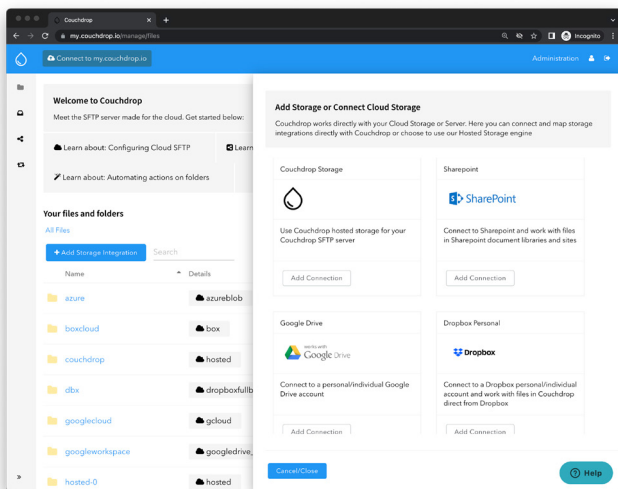

# One-Click Cloud SFTP

Fully hosted, scalable, redundant and built with security in mind. Couchdrop handles the heavy lifting and maintenance for you, so you can spend less time on server management and more time on other important tasks. Setup takes five minutes and no server provisioning, Couchdrop has you covered.

## Connect Storage

Couchdrop supports bringing your own storage as a core function. With this you can bring Dropbox, SharePoint, S3 or anything else for your data at rest. Best of all, Couchdrop doesn't store any of your data.