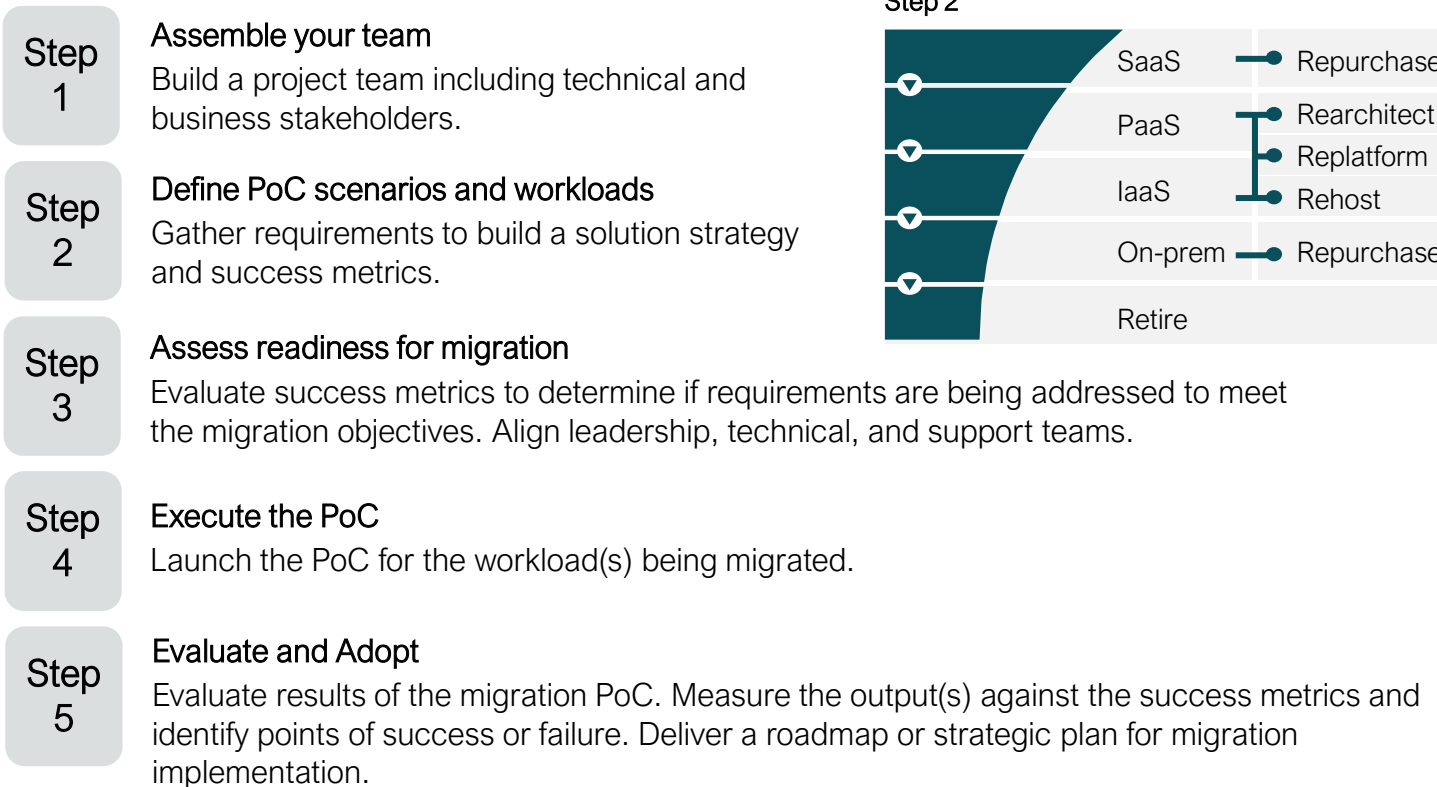

Navigating a cloud migration is complex. As a Microsoft Azure Expert MSP, we'll make sure you avoid the common roadblocks that cause cloud adoption initiatives to stall or fail before they even start. We'll test the migration of your applications, data, and architecture to Azure while helping your organization create a cloud strategy to address key security and compliance, disaster recovery and backup, and data retention goals.

Your goal is to migrate one to three Infrastructure workloads. The Proof of Concept (PoC) is where to start. This process provides answers to three critical questions.

- Is it feasible?
- Are the right resources available and prepared?
- Is the decision a go or a no-go for this migration?

Our Process

Your Journey

Workshop

Assessment

PoC

Implementation