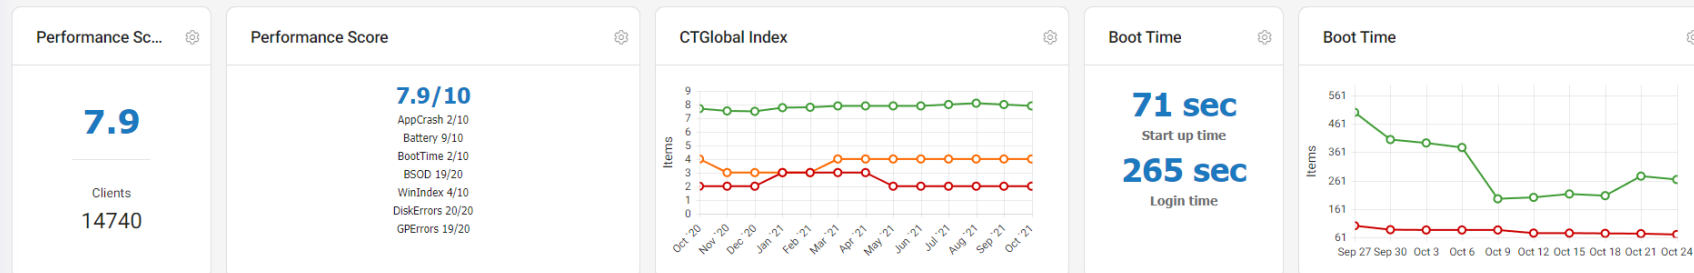

Insight Analytics™

Insight Analytics

User Experience

Performance - Windows 10 - Build 1809 - Average over 30 days

Performance - Windows 10 - Build 1909 - Average over 30 days

Performance - Windows 10 - Build 2004 - Average over 30 days