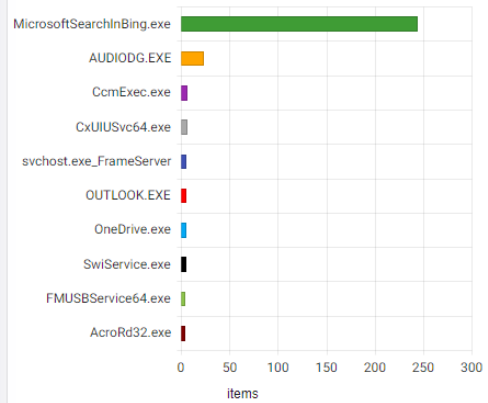

Insight Analytics™

Application Crash Top 1 Applications and Devices

Number 1 Application Today

MicrosoftSearchInBing.exe

242

Number 1 Device Today

6

Number 1 Application This Week

MicrosoftSearchInBing.exe

10314

Number 1 Device This Week

428

Application Crash Top 10 Applications

1 Day