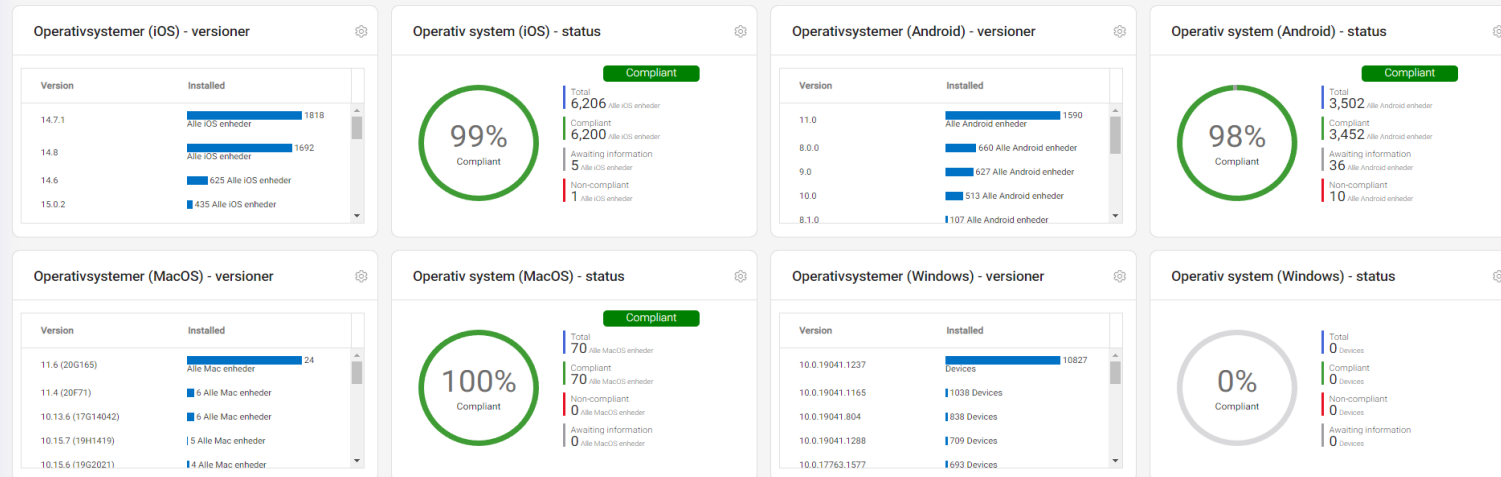

Mobile device platform Sikkerheds KPI'er