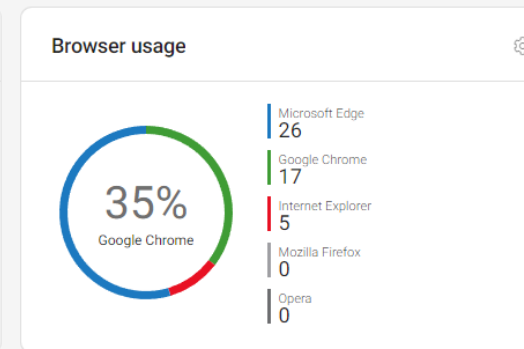

Insight Analytics™

Software versioner

Microsoft Office

Version	Count
16.0.14430.20306	2
16.0.14326.20508	2367
16.0.14326.20404	1
16.0.14326.20348	2
16.0.14326.20238	1
16.0.14228.20324	9944
16.0.14131.20360	1560
16.0.14026.20334	374
16.0.13929.20408	400
16.0.13901.20516	303

Microsoft Teams

Version	Count
1.4.0.26376	98
1.4.0.19572	1331
1.4.0.11161	816
1.4.0.8872	883
1.4.0.7174	69
1.4.0.4167	18
1.4.0.2879	661
1.4.0.2781	26
1.3.0.28779	26
1.3.0.26064	24

Microsoft Edge

Version	Count
95.0.1020.30	9791
95.0.1020.20	2
95.0.1020.14	1
94.0.992.50	2834
94.0.992.47	1046
94.0.992.38	1312
94.0.992.37	13
94.0.992.31	810
94.0.992.30	1
93.0.961.52	418

Google Chrome

Version	Count
96.0.4664.18	1
95.0.4638.54	759
94.0.4606.81	985
94.0.4606.71	69
94.0.4606.61	5361
94.0.4606.54	4
93.0.4577.82	50
93.0.4577.63	317
92.0.4515.159	48
92.0.4515.131	15

Browser overview