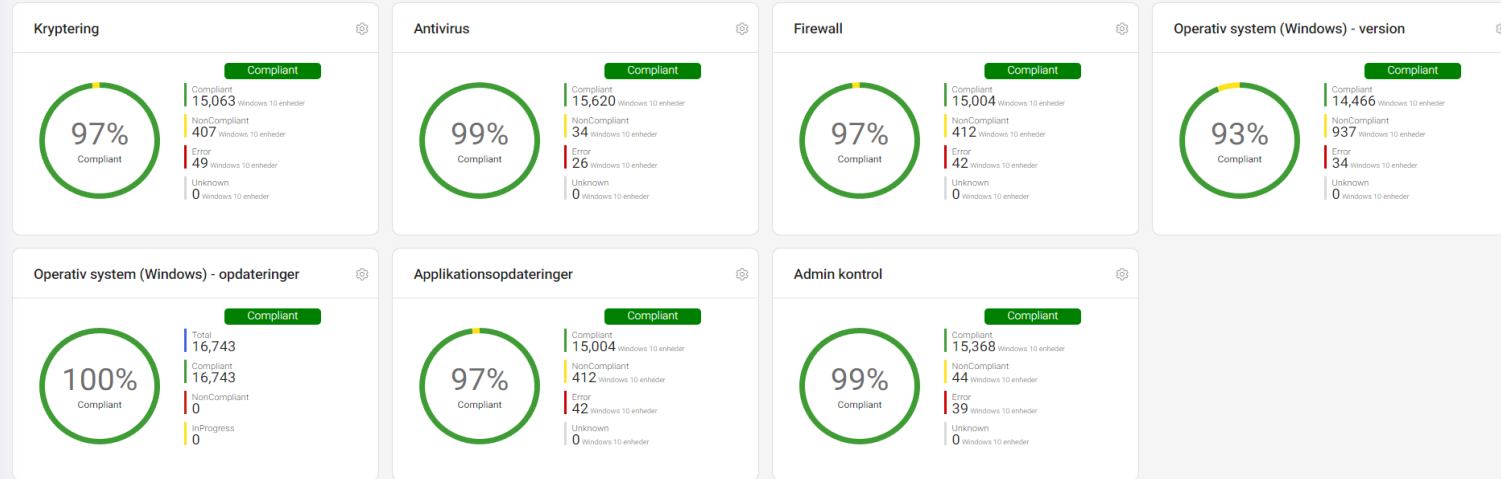

Insight Analytics™

Insight Analytics

Sikkerhedskrav

Windows 10 Sikkerheds KPI'er