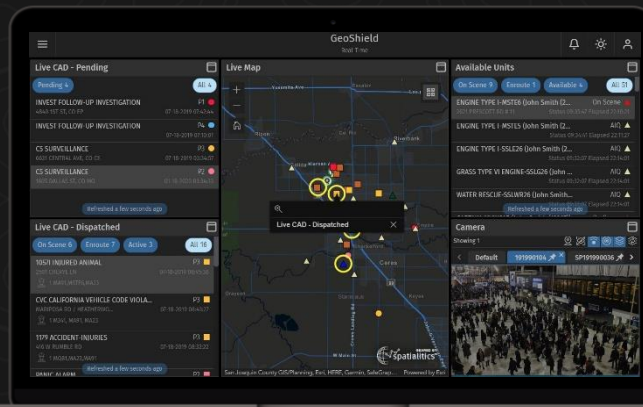

ALL NEW

GeoShield Real-Time

More Advanced! More Powerful! More Intuitive !

CJIS-Compliant Solution

100% Cloud Based

Trusted Info at Finger Tips

Transform your Agency into a Real-Time Crime Center

GeoShield is a Force Multiplier that will help transform your agency into a Real-Time Crime Center. Connect multiple information sources such as Agency Data, Law Enforcement Data, and Live Video Streams in real-time to acquire a holistic view of all events & incidents happening across your city. Accurately anticipate public safety issues, streamline workflows and proactively respond to incidents with coordinated response.

Re-designed real-time dashboard with live notifications & alerts

Real-time detection of threshold breaches with active alerts

Real-time camera streaming for live city monitoring

Unity Connector for delivering real-time data

Advanced map operations and functionalities

Interactive data analytics & visualization with drill down capabilities

Quick Access to Relevant Information

Proactive Planning & Decision Making

Empower Responders with Operational Insights