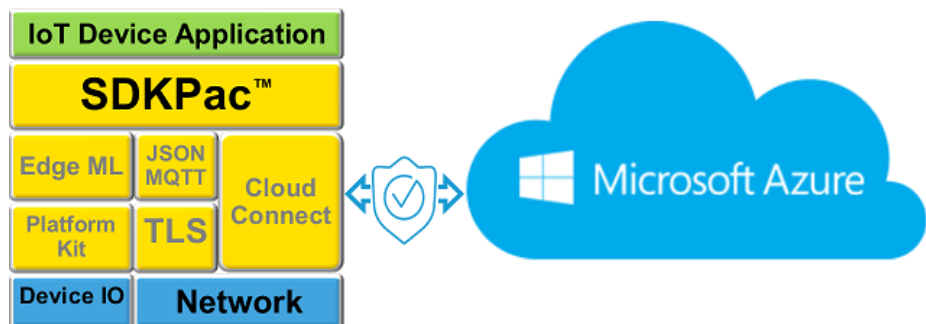

The SDKPac Solution

Accelerate your journey to the IoT Cloud. Connect and protect your IoT Platform with Cypherbridge SDKPac. Open new opportunities for your product lines to unlock and generate new business value through reporting, analytics and machine learning.