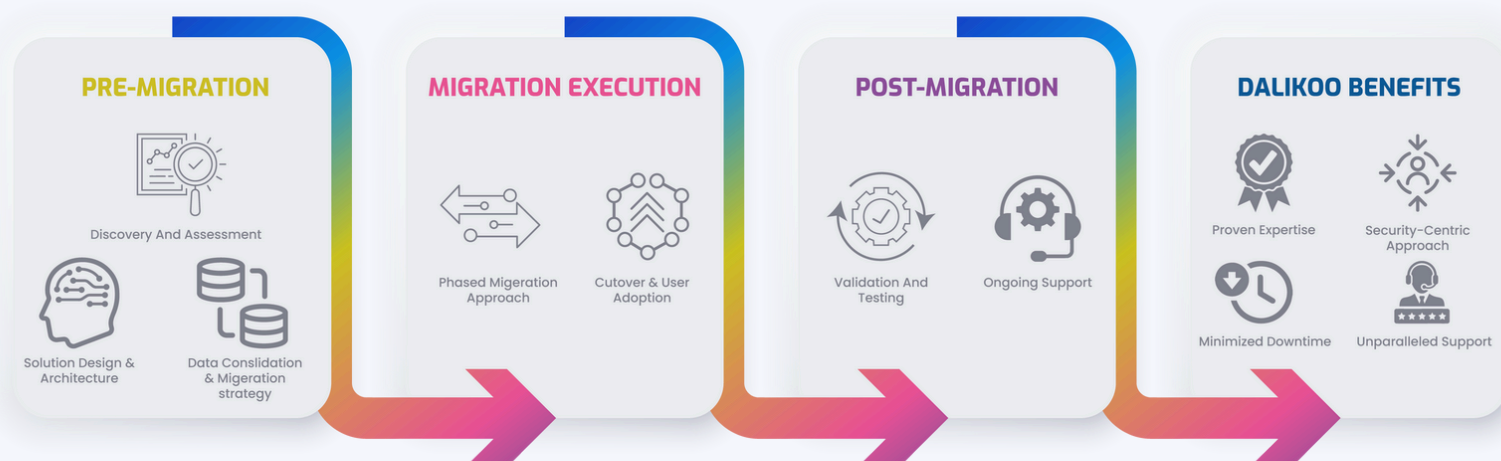

POST-MIGRATION SUPPORT:

- **Validation & Testing:** Dalikoo will perform thorough testing to verify the complete data migration and functionality of the new Microsoft Exchange environment.
- **Ongoing Support:** We offer ongoing support plans to ensure the smooth operation of your Exchange platform. Our team will be readily available to address any issues that may arise.

WHY CHOOSE DALIKOO?

- **Proven Expertise:** Dalikoo has a proven track record of successful Microsoft Exchange migrations for companies of all sizes. Our team possesses in-depth knowledge and experience with Exchange and migration best practices.
- **Security-Centric Approach:** Security is paramount at Dalikoo. We employ industry-leading practices to safeguard your data throughout the migration process.
- **Minimized Downtime:** Our phased migration approach ensures minimal disruption to your daily operations.
- **Unparalleled Support:** Dalikoo provides exceptional pre, during, and post-migration support to guarantee a smooth transition and address any concerns you may have.

Dalikoo is your one-stop shop for a successful migration to Microsoft Exchange. Let our experts guide you through every step of the process, ensuring a smooth transition that maximizes the benefits of your new email platform. Contact Dalikoo today to discuss your migration needs!

EXCHANGE MIGRATION ARCHITECTURE

CONTACT US

+1 416-846-8140

www.dalikoo.com