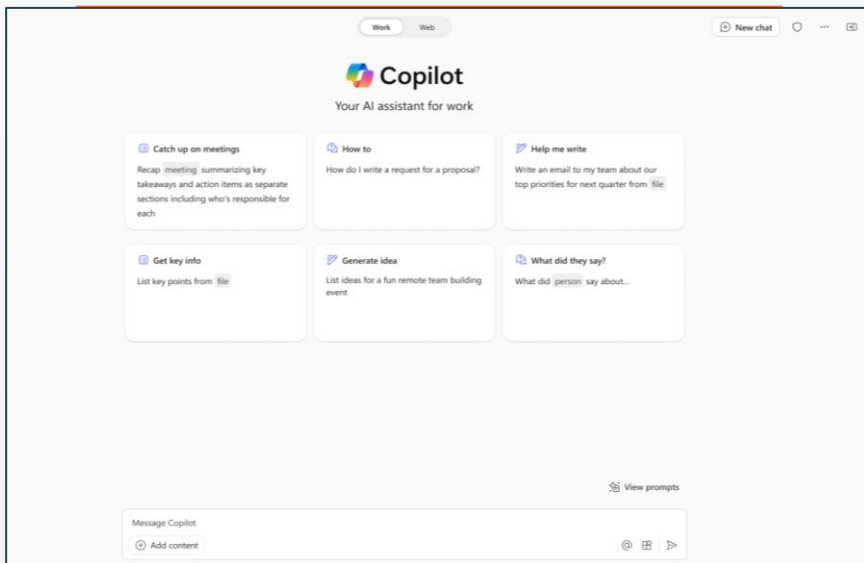

Unlock Your Business Potential with AI-Powered Copilot Assessment

Transform Your Business with AI

Are you ready to leverage the power of Microsoft Copilot to accelerate innovation, streamline processes, and enhance productivity? At Data-Driven, our **Copilot Assessment** service is designed to guide your organization in unlocking the full potential of AI across the Microsoft ecosystem.

Our Copilot Assessment is a tailored service that evaluates your organization's readiness to integrate Microsoft Copilot into your workflow.

What We Offer

- In-Depth Analysis of Your Business Needs
- Tailored Copilot Recommendations
- Proof of Concept (PoC)
- Implementation Roadmap