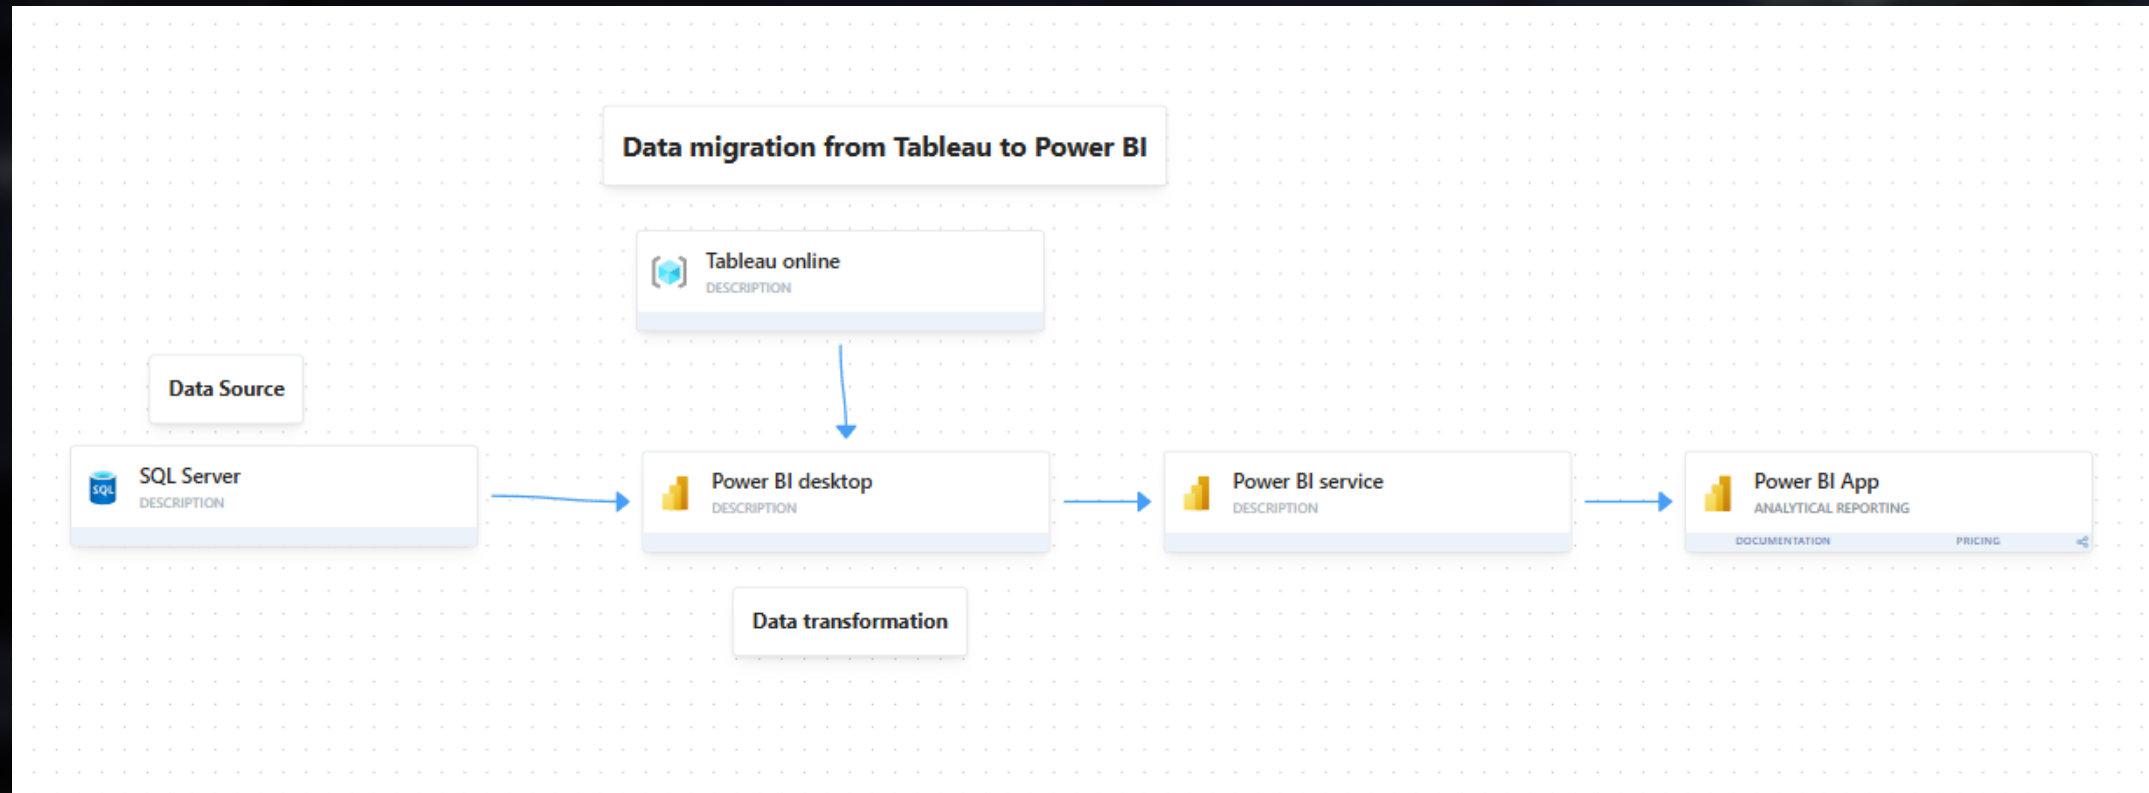

Sample Architecture of Migration