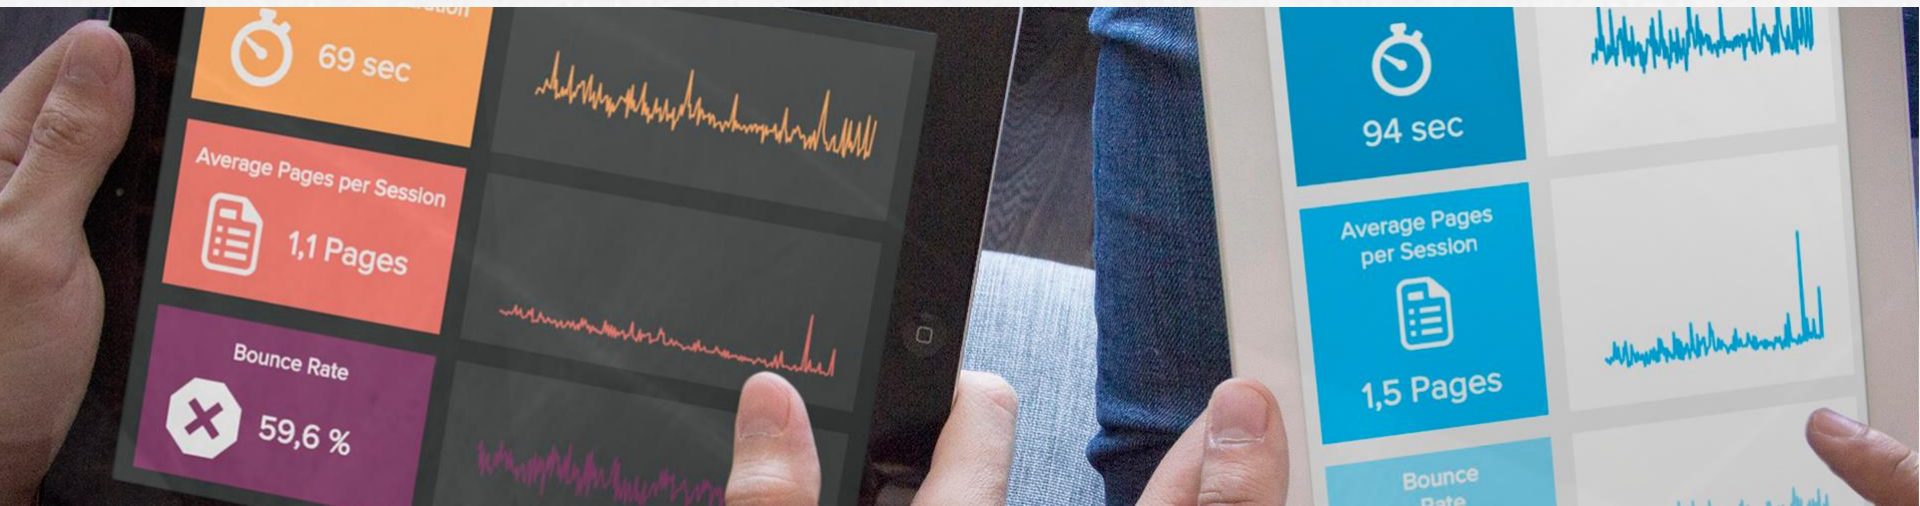

SET AUTOMATED ALERTS based on artificial intelligence that learn from your historic patterns and inform you as soon as something unexpected happens.

NEW

- Set our **smart alerts** and never miss an unexpected risk situation or business opportunity again

- Our real-time alert system based on **neutral networks** continuously checks all relevant metrics and **saves you valuable time**