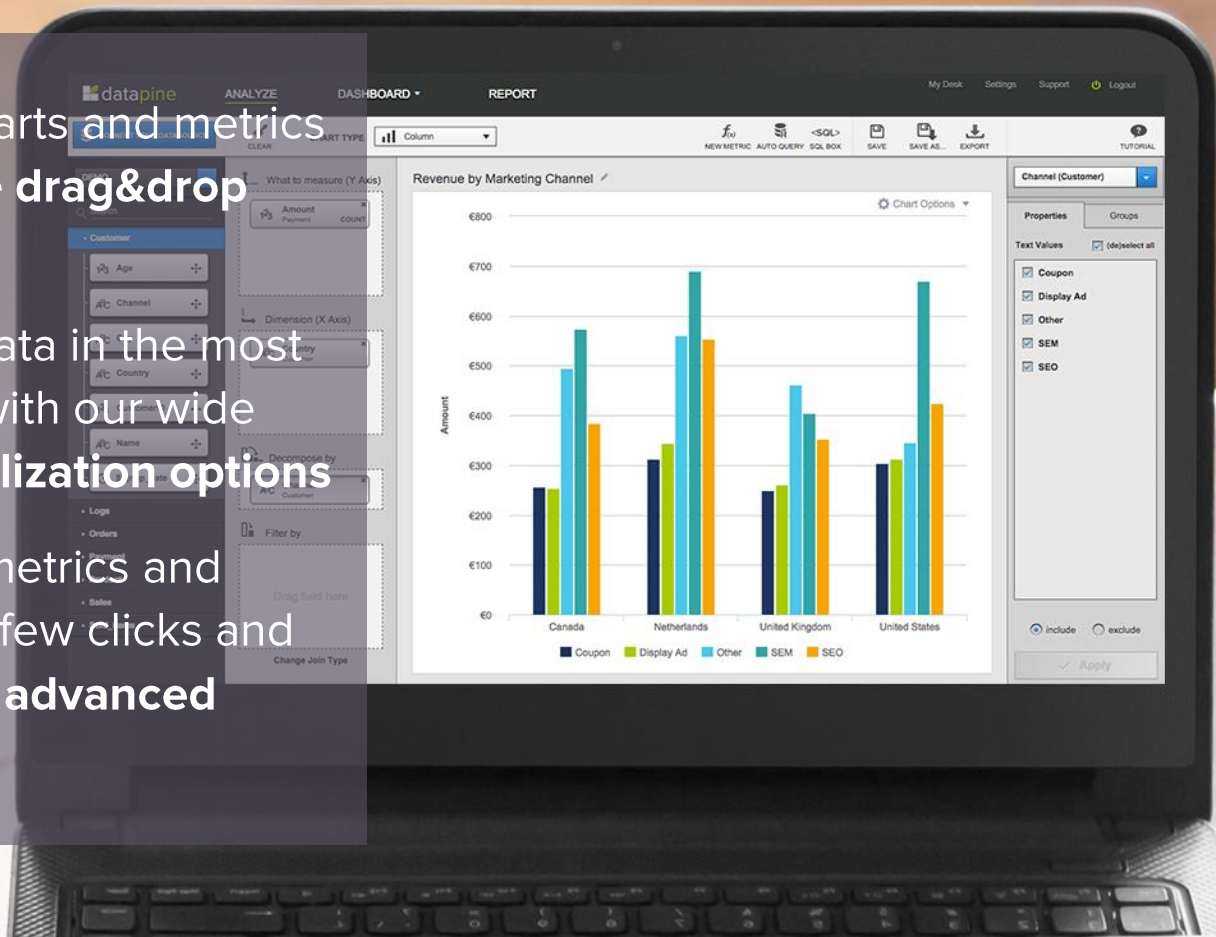

The new workspace for Business Analysts

datapine combines all aspects of professional data analysis in an intuitive, powerful interface

CONNECT all your data sources within minutes and start combining data from different internal or external sources right away.

and many more

- Connect you data source within a few clicks – **no restructuring** required
- **Combine** different data sets without the need of building a data warehouse
- Enrich your data by including **3rd party connectors** such as ERP systems, CRMs or Google Analytics

EXPLORE your data in the most flexible ways. We provide you the right tools to analyze your data efficiently, all without any technical skills required.

- Build your own charts and metrics using our intuitive **drag&drop interface**
- Represent your data in the most meaningful way with our wide selection of **visualization options**
- Create your own metrics and formulas within a few clicks and perform the most **advanced calculations**

MONITOR the most important KPIs in real-time on professionally styled, interactive dashboards with dynamic content. All your metrics in one place.

- Build beautiful real-time dashboards using simple **drag&drop**, similar to Powerpoint
- **Filter, zoom or drill-down** to the level of granularity that you need to answer all your questions
- Access all dashboards from any **tablet or mobile** device