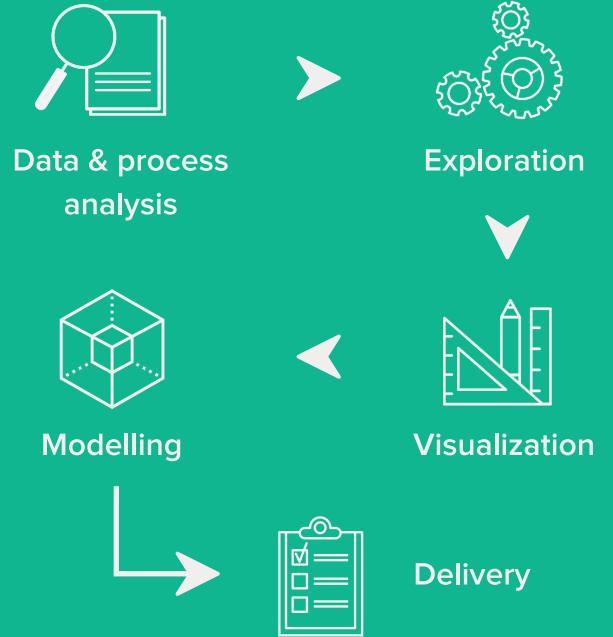

Artificial Intelligence Model Prototype

Artificial Intelligence solutions **create impact** in many ways. They create **new revenue** by providing **customer insights**, allowing you to provide a better customer experience and increasing their life time value. AI also enables **cost reductions** by **identifying bottlenecks** in your operations and improving their efficiency by automating them. Finally, AI supports a **data driven strategic growth**, solving your specific business challenges.

Our way of working

Co-creation

Together, we will choose a specific scope with a **clear focus** on what you would like to see being delivered. Our fail-fast approach makes sure that you're kept **in the loop** at all time. We highly value **co-creation** and will make sure your people get **trained and educated** on the prototype and its functionalities in a hands-on way, ensuring **fast and easy adoption**.