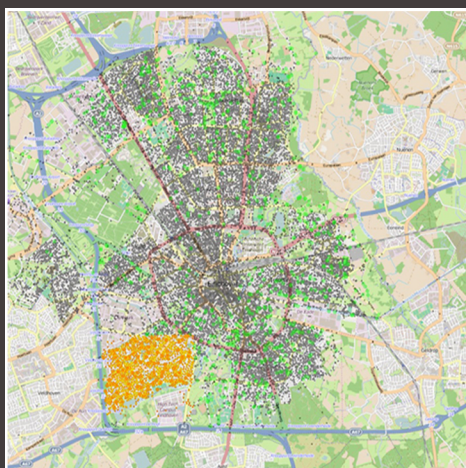

### WHO WITH WHOM

Graph (network) analytics insight into massive relational patterns

### WHEN

Insight into dynamics of connections in graph (network) analytics

### WHERE (GEO AND SITE-LOCATION)

10's of millions of dots for social media and internet of things data (RFIDs, Transponders)