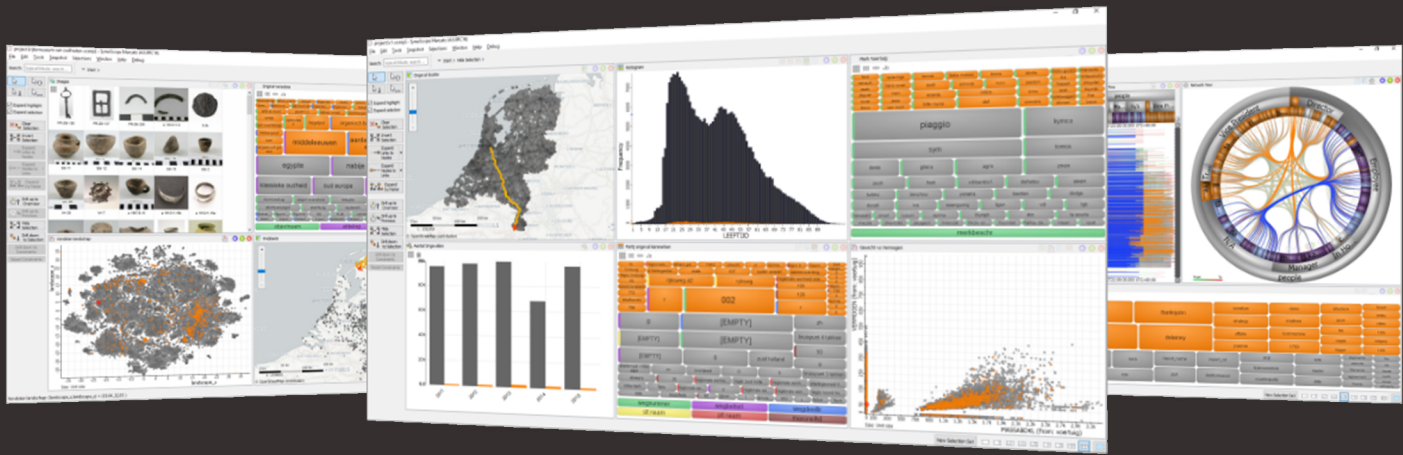

### WHEN

Insight into dynamics of connections in graph (network) analytics

### WHAT (STRUCTURED)

Indexing and processing high density plots

### WHAT (UNSTRUCTURED)

Analytics and insight into text, memes and topics in the data into massive relational patterns

### WHERE (GEO AND SITE-LOCATION)

10's of millions of dots for social media and internet of things data (RFIDs, Transponders)