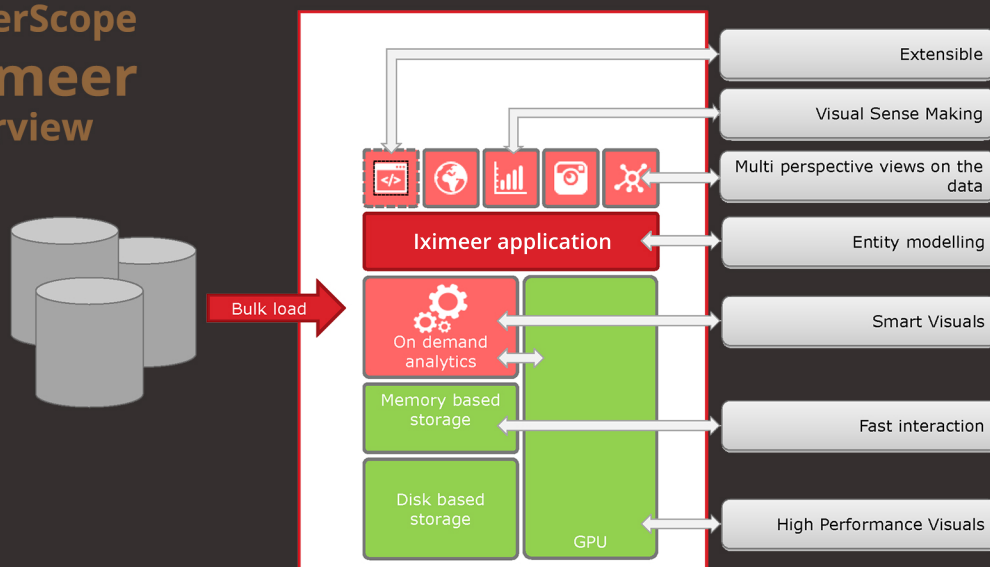

SynerScope Visual Analytics Solution Iximeer

- Gain an overview of your data
- Start exploring your data instantly
- Gain an understanding of your data (what data do I have?)
- Visual sense making aids the formulation of hypotheses without making any prior (faulty) assumptions
- Entity extraction helps to find the entities described by the data

Why SynerScope Iximeer?

- Get from data to value fast. Use raw data, no prior ETL needed
- High performance visuals help to explore non-aggregated data
- Linked views offer a multi-perspective view on the data
- Fast interaction allows users to
  - (1) quickly zoom in on data of interest
  - (2) quickly zoom out to view this data in context of the rest of the data
- Advanced interaction methods allow users to quickly expand a selection set to other related and relevant data
- Real-time on-demand analytics allow the creation of easily understandable visual representations of the data and aid navigation
- Extensible with user-defined views and analytics, backed by high-performance real-time analytics engine

SynerScope Iximeer overview