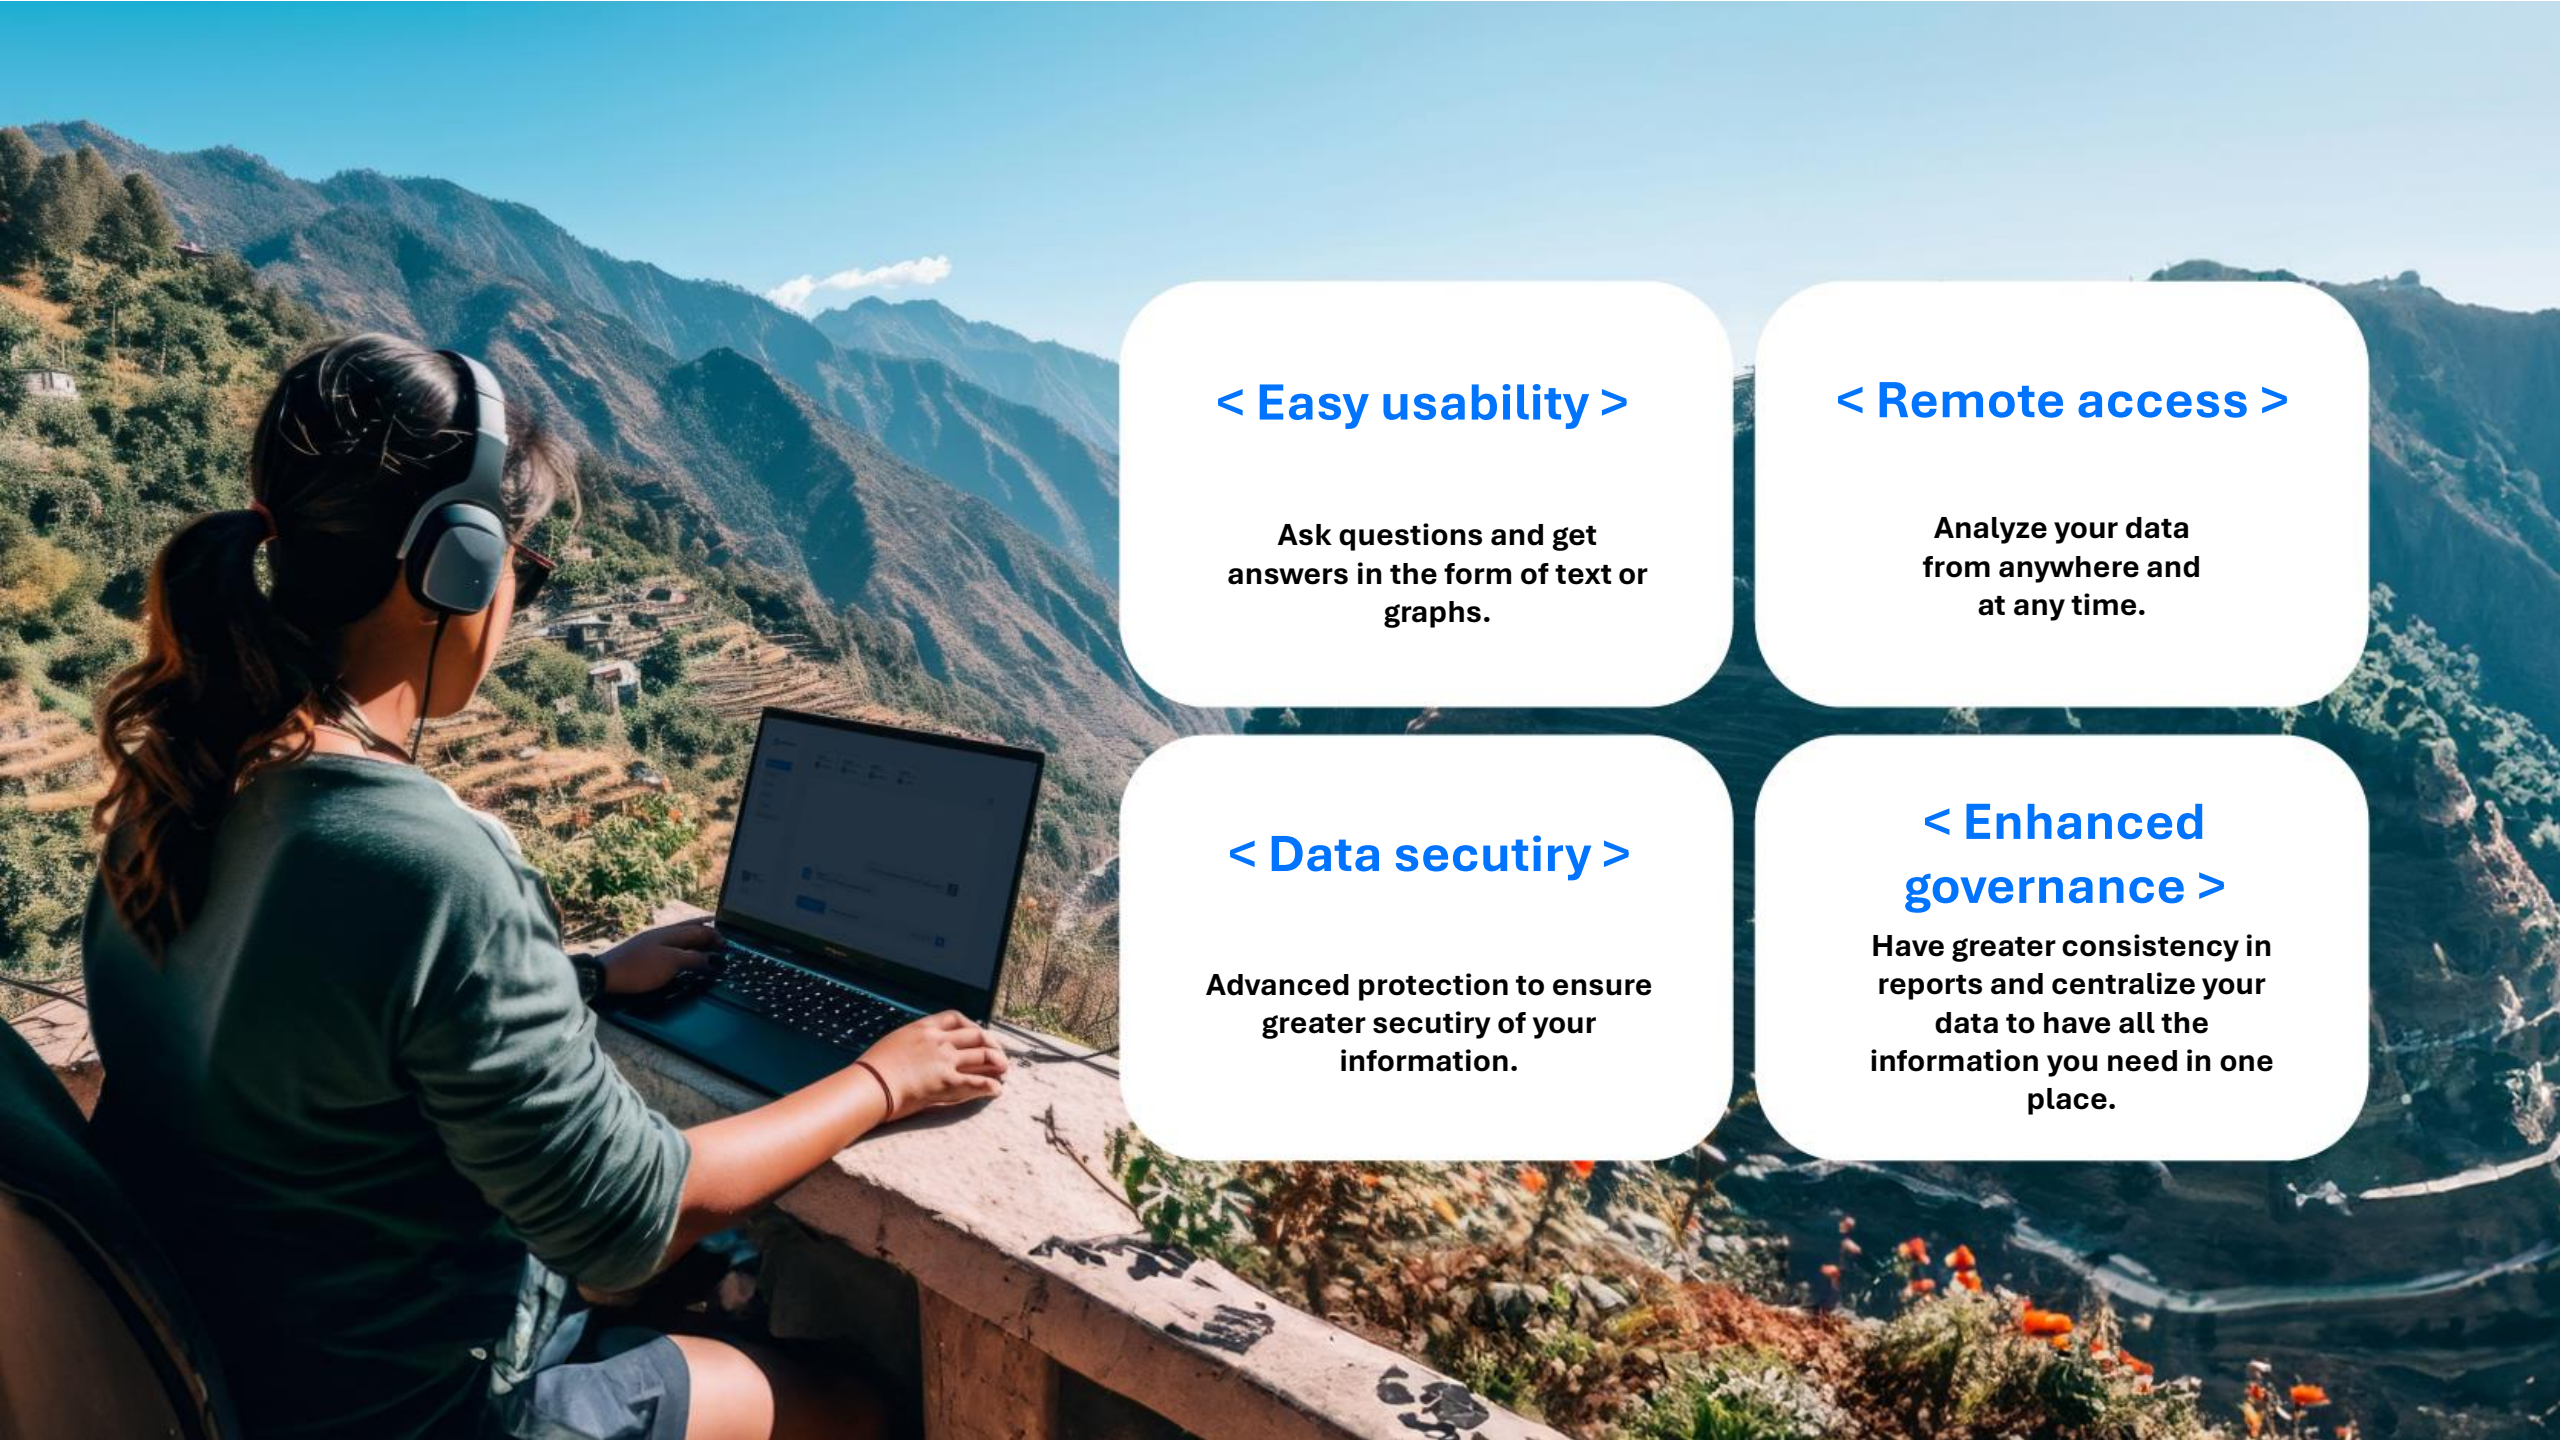

Democratizing access
to data with < AI >

Belake.ai

Belake.ai is a SaaS solution that helps you to extract all the potencial of your business data in any hour and place.

Make consulting and get powerful answers to boost data-driven strategies in your company.

< Easy usability >

Ask questions and get answers in the form of text or graphs.

< Remote access >

Analyze your data from anywhere and at any time.

< Data security >

Advanced protection to ensure greater security of your information.

< Enhanced governance >

Have greater consistency in reports and centralize your data to have all the information you need in one place.

< **Reduce Power BI licensing costs** > and gain a holistic view of your data environments with **Belake.ai**

Generative AI portal for document upload	True	False
Generative AI connected to the datalake (Databricks, Big Query, Fabric, Redshift, SQL Server, Synapse)	True	False
Organization of datalake data access and RLS	True	False
User management by folders and areas	True	False
Storage of reports built with AI	True	False
Report embedding portal	True	True
Dashboard construction with AI	True	True