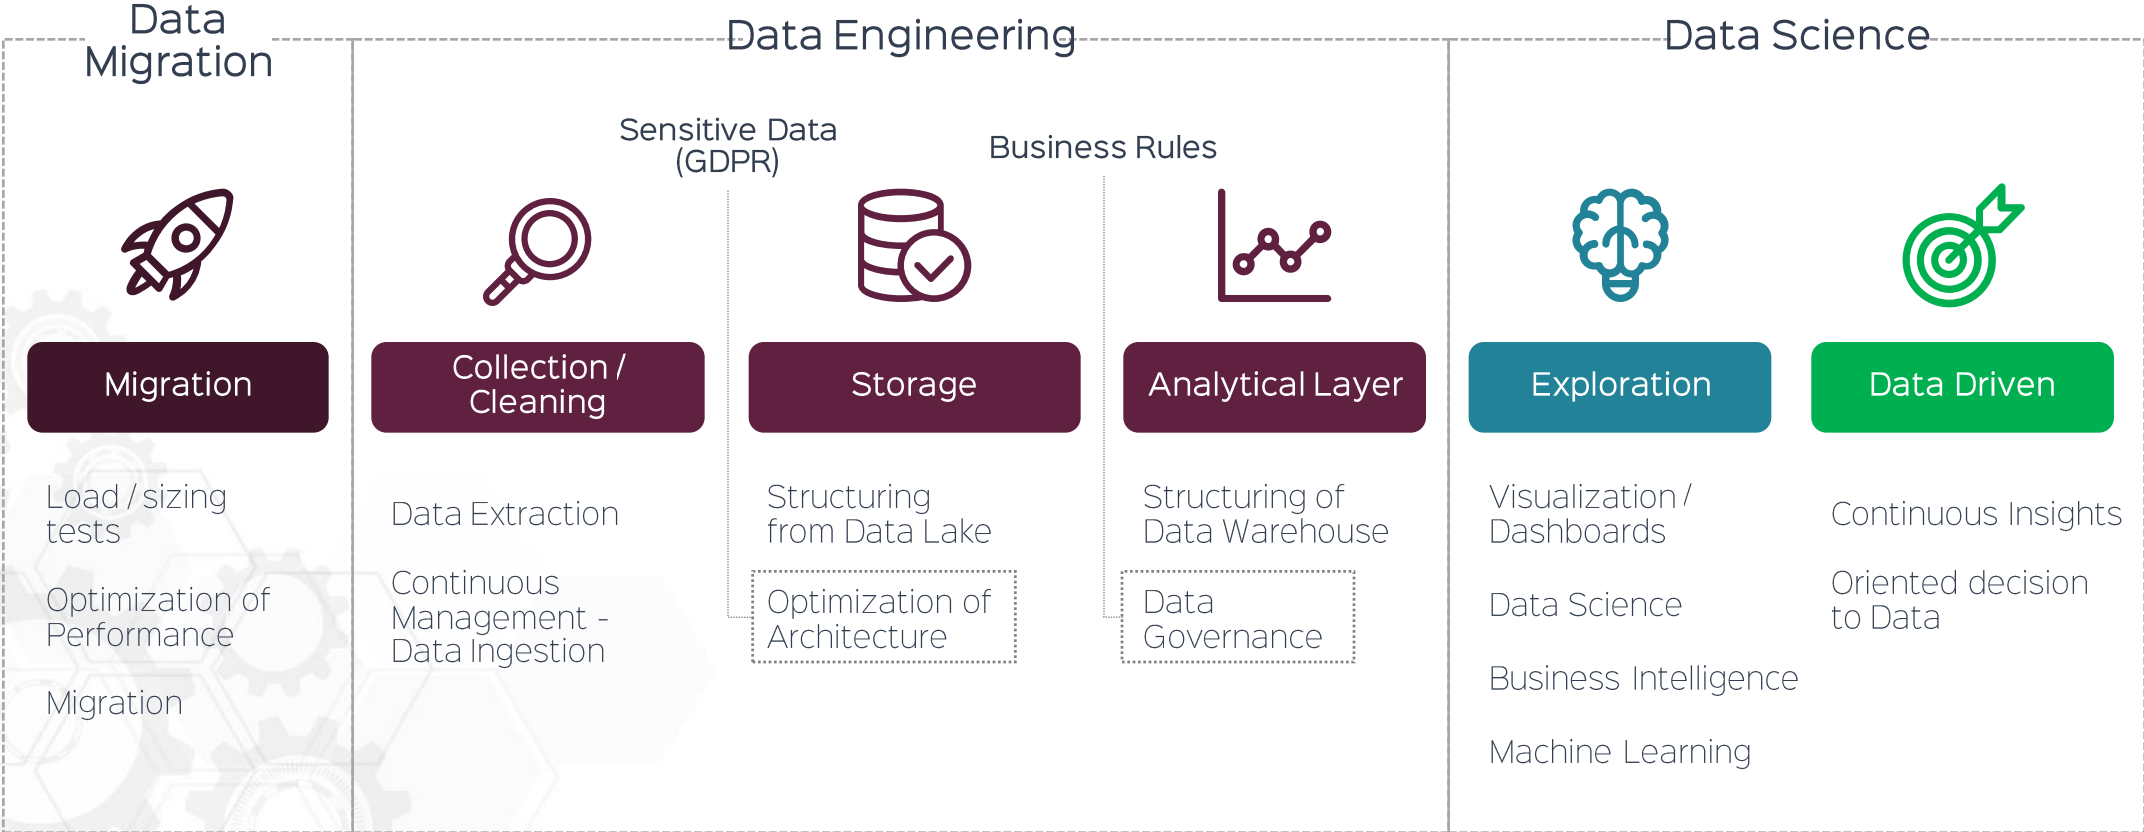

Professional Services | Data

Dedalus Data Management

Dedalus Cloud Infrastructure Management