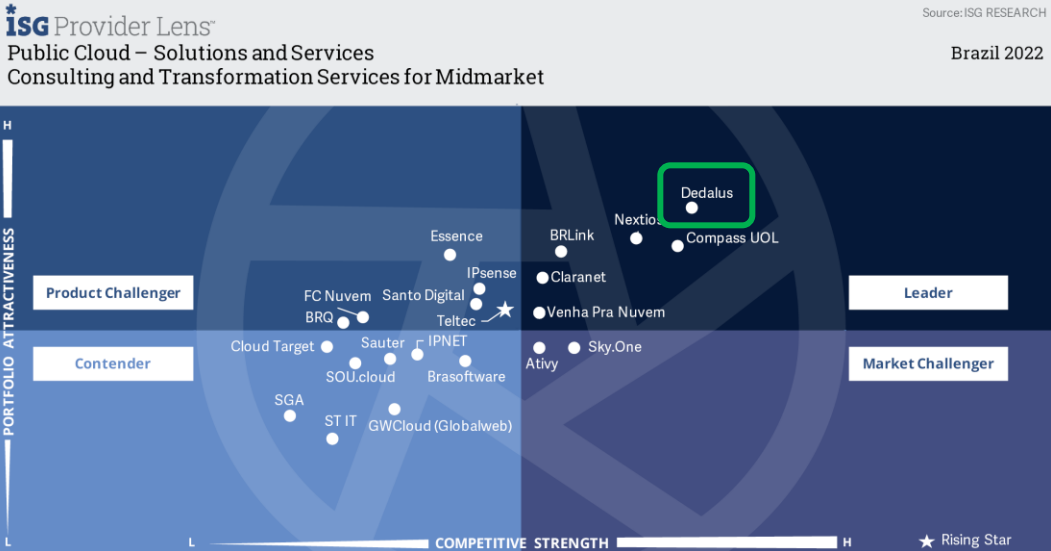

“Dedalus continues to be a prominent company in the Brazilian market between the service providers managed in Azure.”

*Mauricio Ohtani
Leader Analyst
ISG*

“Dedalus presents wide experience with the public clouds and successful cases in Snowflake.”

*Marcio Tabach
Leader Analyst
ISG*

Leadership for 5 years

ISG Provider Lens 2022 Quadrant
Microsoft Ecosystem Partners
Managed Services for Azure - Large Accounts
Leader, Brazil

ISG Provider Lens 2022 Quadrant
Microsoft Ecosystem Partners
Office 365 - Modern Workplace - Large Accounts
Leader, Brazil