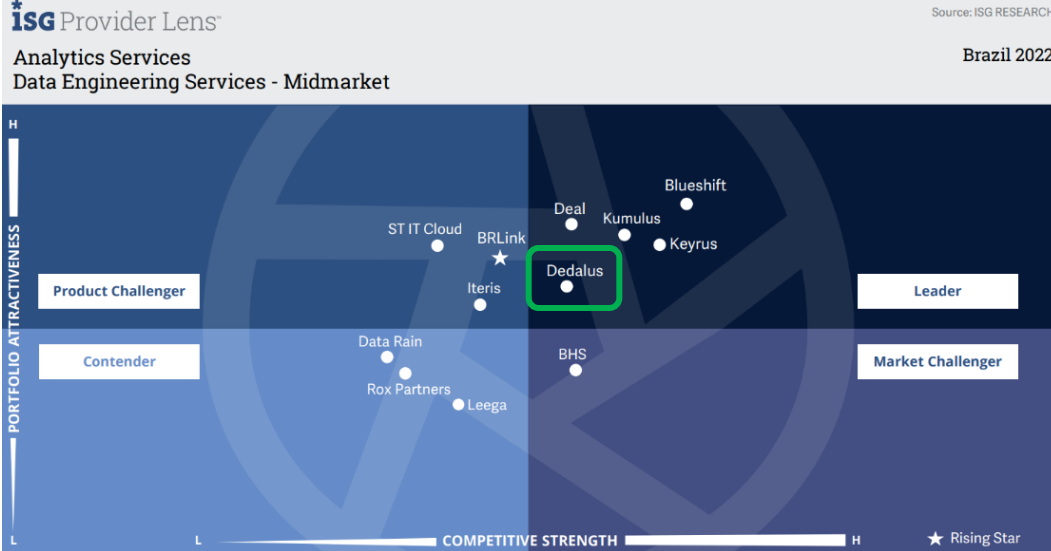

“Dedalus continues to be a prominent company in the Brazilian market between the service providers managed in Azure.”

*Mauricio Ohtani
Leader Analyst
ISG*

“Dedalus presents wide experience with the public clouds and successful cases in Snowflake.”

*Marcio Tabach
Leader Analyst
ISG*

Leadership for 5 years

ISG Provider Lens 2022 Quadrant
Microsoft Ecosystem Partners
Managed Services for Azure - Large Accounts
Leader, Brazil

ISG Provider Lens 2022 Quadrant
Microsoft Ecosystem Partners
Office 365 - Modern Workplace - Large Accounts
Leader, Brazil