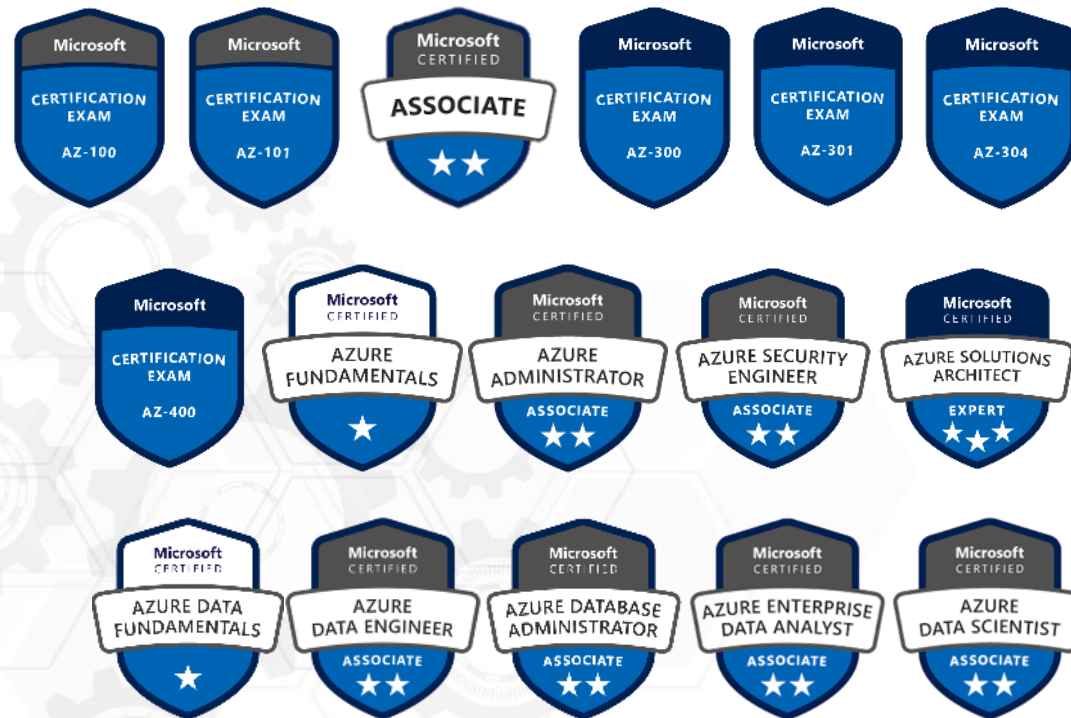

- Solution Provider
- Managed Service Provider
- Public Sector Solution Provider

- Well-Architected Partner Program
- Migration & Modernization Services Competency

Our Team

We have a highly **qualified technical team** due to knowledge and experience acquired with the migration and management of thousands of environments.

Our team could deliver the customer's journey through the cloud with excellence, from planning, architecture, migration and continuous management of these environments.

Azure Specializations

We are a Premier Partner, we have 2 specializations and we have the Managed Service Provider (MSP) competency audited and recognized by Microsoft since 2018.