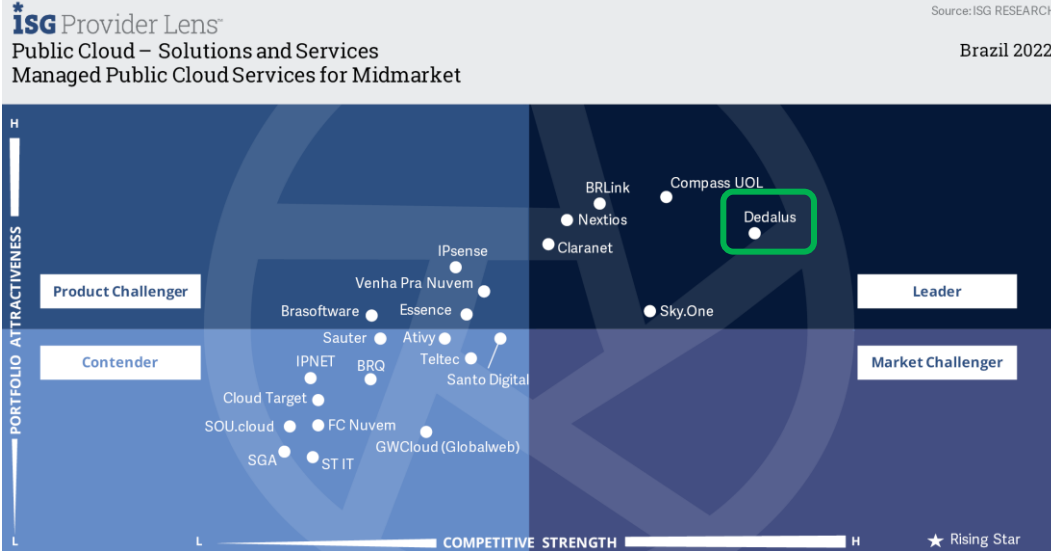

“Dedalus continues to be a prominent company in the Brazilian market between the service providers managed in Azure.”

*Mauricio Ohtani
Leader Analyst
ISG*

“Dedalus presents wide experience with the public clouds and successful cases in Snowflake.”

*Marcio Tabach
Leader Analyst
ISG*

Leadership for 5 years

ISG Provider Lens 2022 Quadrant
Microsoft Ecosystem Partners
Managed Services for Azure - Large Accounts
Leader, Brazil

ISG Provider Lens 2022 Quadrant
Microsoft Ecosystem Partners
Office 365 - Modern Workplace - Large Accounts
Leader, Brazil