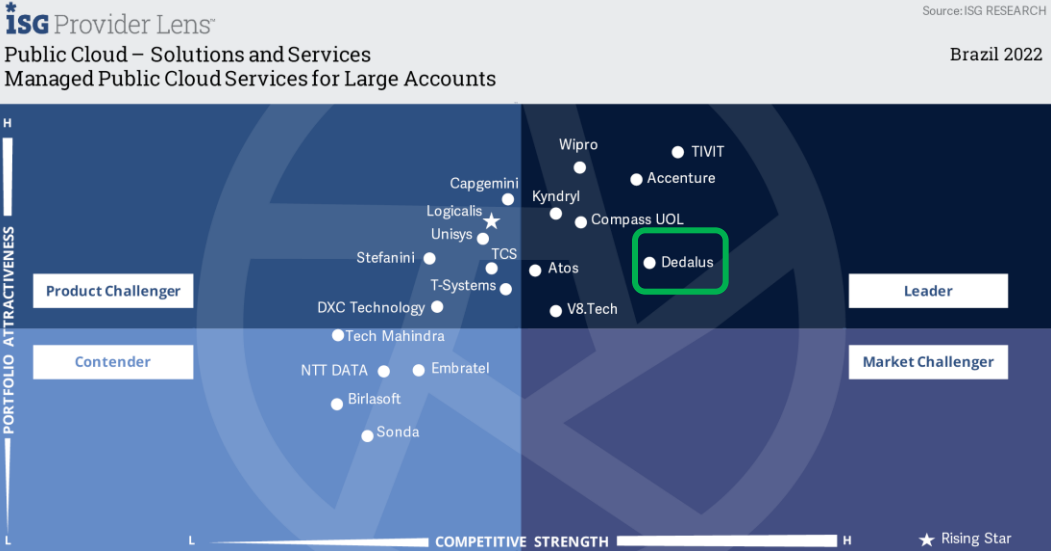

“When the theme is Cloud, Dedalus is always on vanguard offering services and acculturating the market Brazilian and Latin American better use and management of contracted resources.”

*Anderson Figueiredo
TIC Consultant*

“Dedalus continues to be a prominent company in the Brazilian market between the service providers managed in Azure.”

*Mauricio Ohtani
Leader Analyst
ISG*

“Dedalus presents wide experience with the public clouds and successful cases in Snowflake.”

*Marcio Tabach
Leader Analyst
ISG*

Leadership for 5 years

ISG Provider Lens 2022 Quadrant
Microsoft Ecosystem Partners
Managed Services for Azure - Large Accounts
Leader, Brazil

ISG Provider Lens 2022 Quadrant
Microsoft Ecosystem Partners
Office 365 - Modern Workplace - Large Accounts
Leader, Brazil