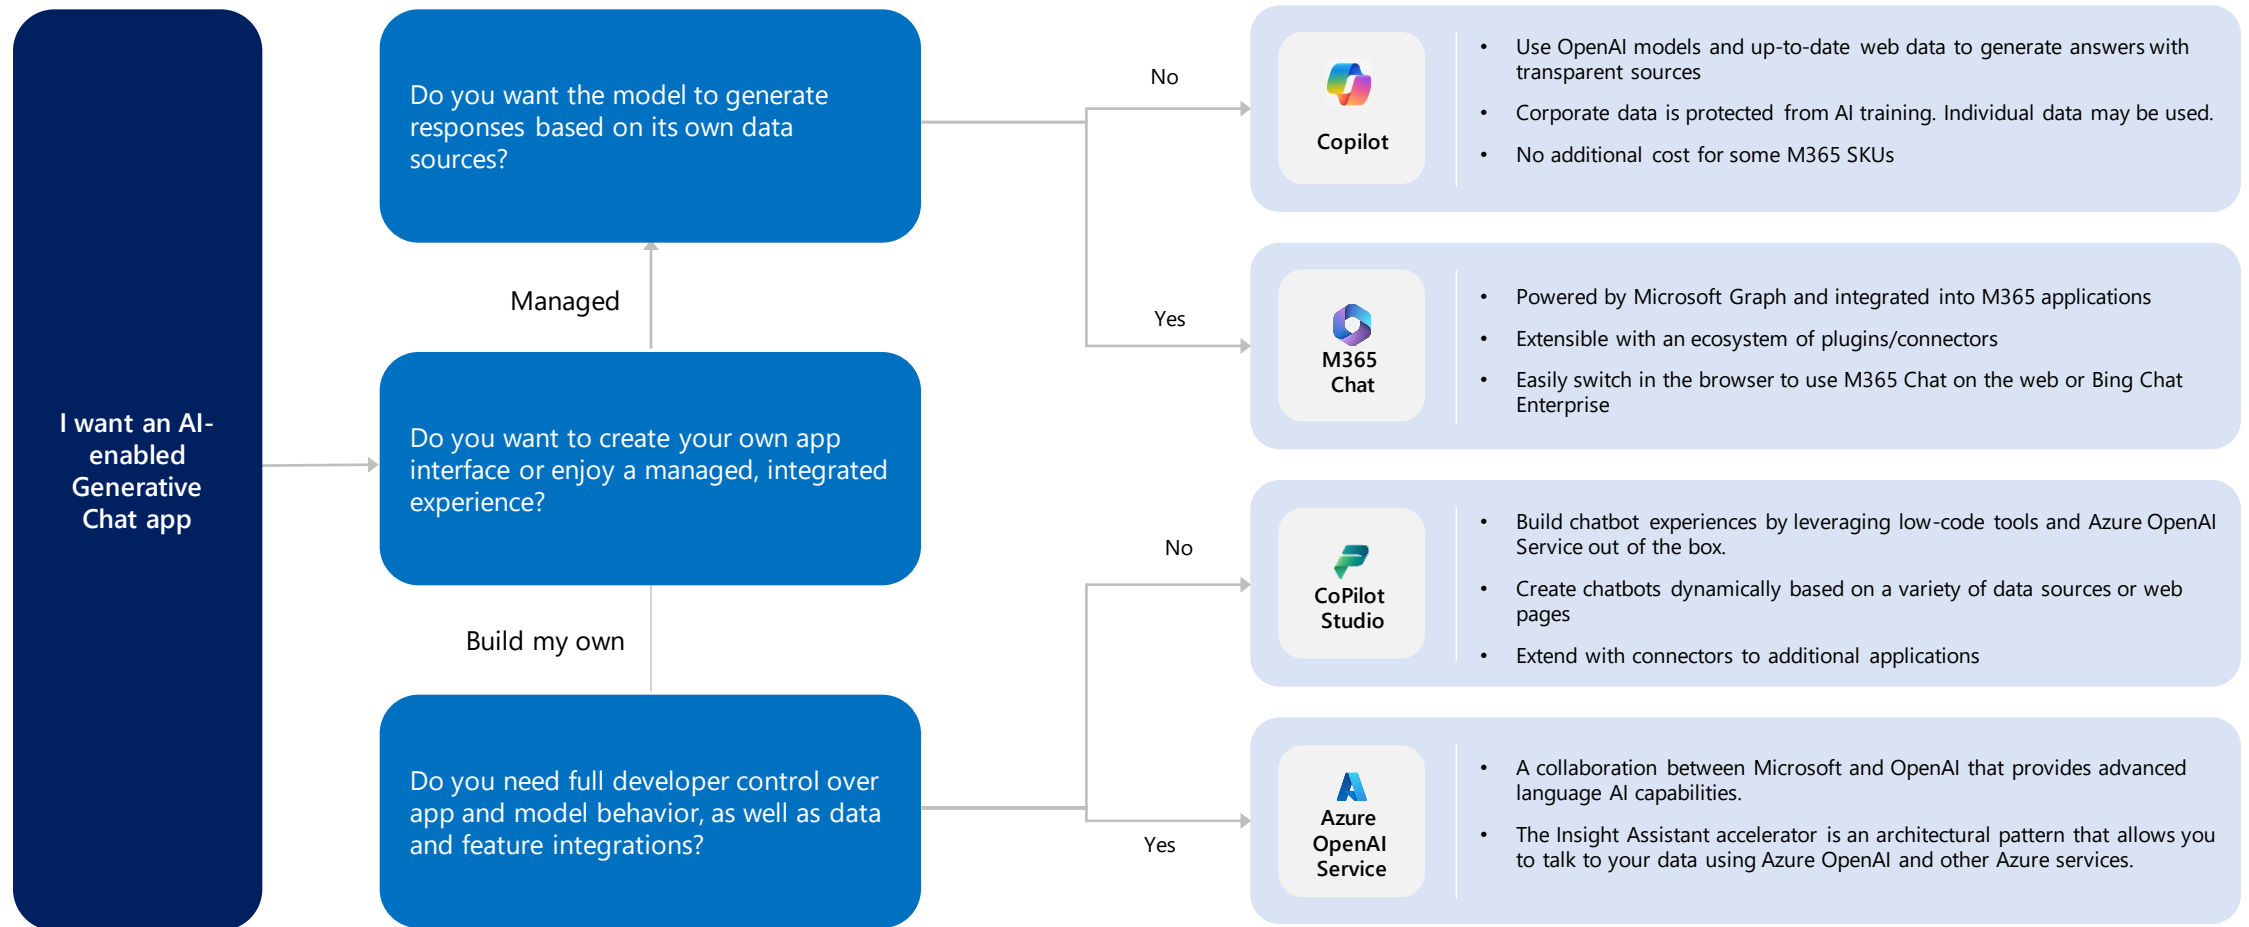

Ofertas de Chat do Azure OpenAI