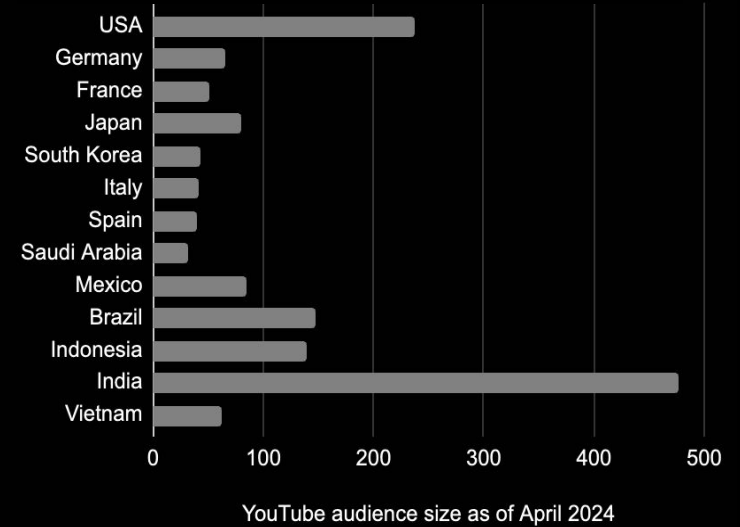

So what's your new game plan?

YouTube - Revenue Potential

Income from 1M Views

YouTube audience size as of April 2024 in Millions

And don't forget about **Facebook, Instagram & other social media** platforms