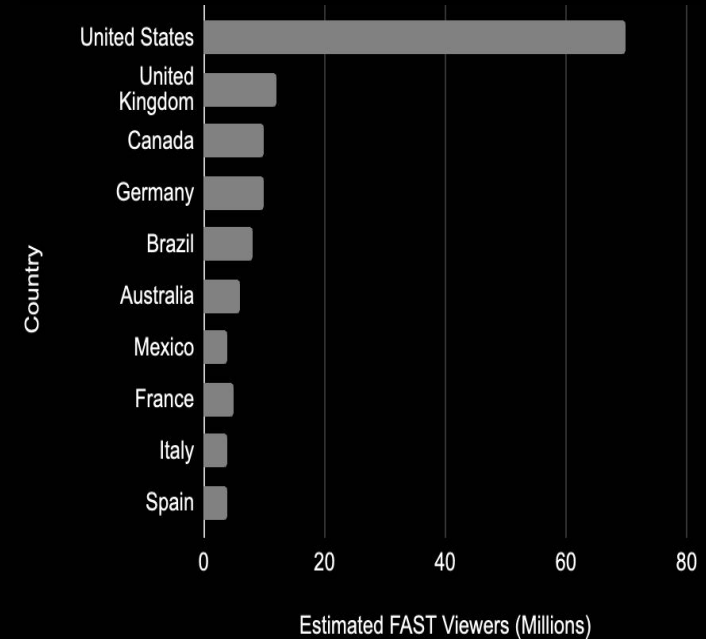

Estimated FAST Viewers (Millions)