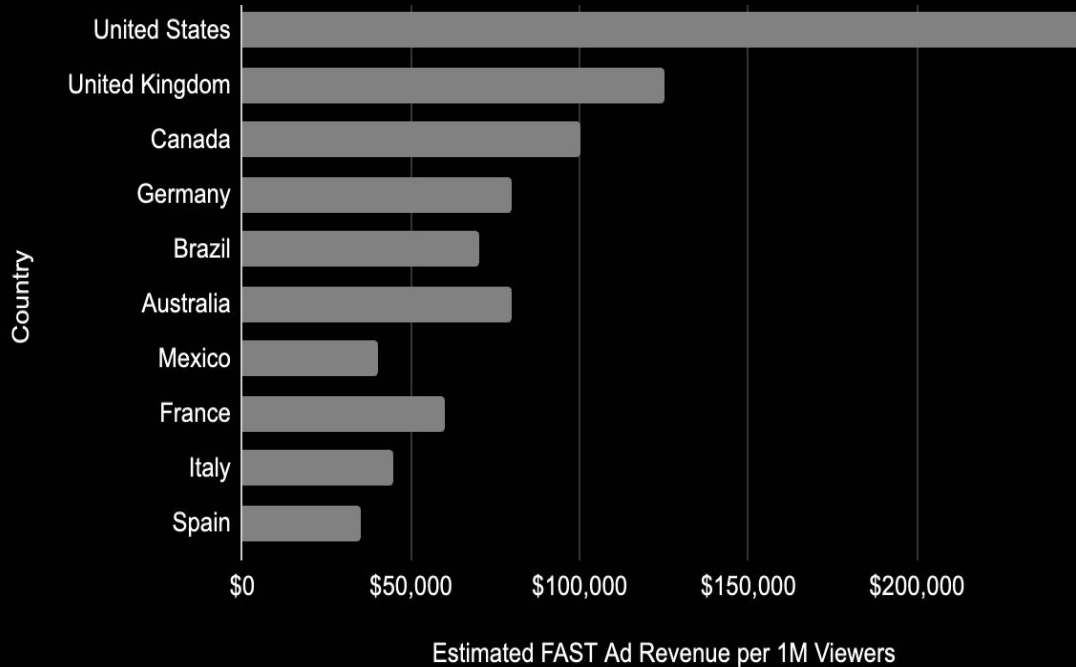

FAST - Revenue Potential

Estimated FAST Ad Revenue per 1M Viewers vs. Country