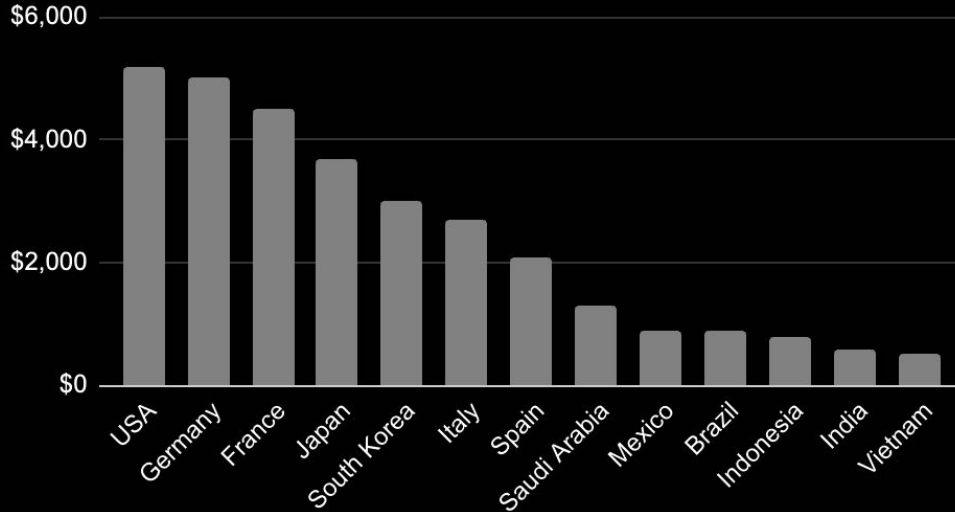

YouTube - Revenue Potential

Income from 1M Views