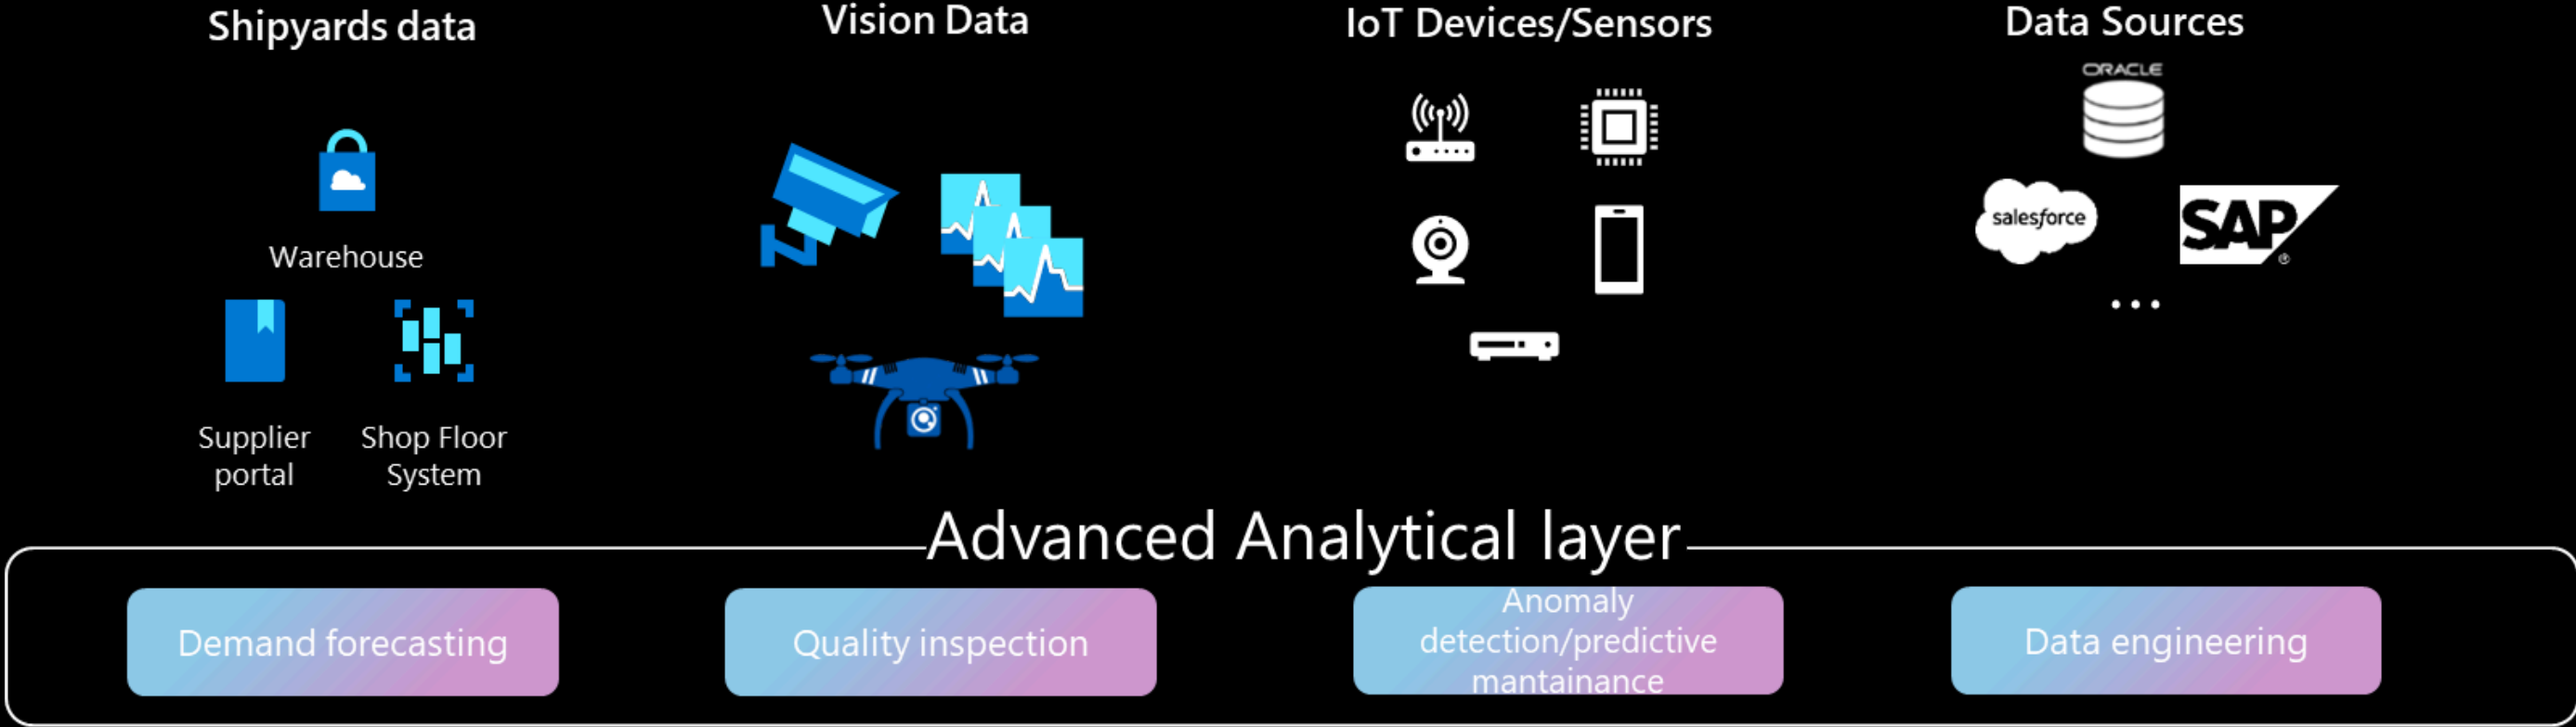

Let Azure OpenAI become your natural language interface

Chat with your data

Ask anything or try an example

What benefits are included in my company wellfare?

Generate a marketing campaign for a new product line

What are the sales forecast for product X for the next quarter?

HR   **Marketing**   **Sales**

_____>