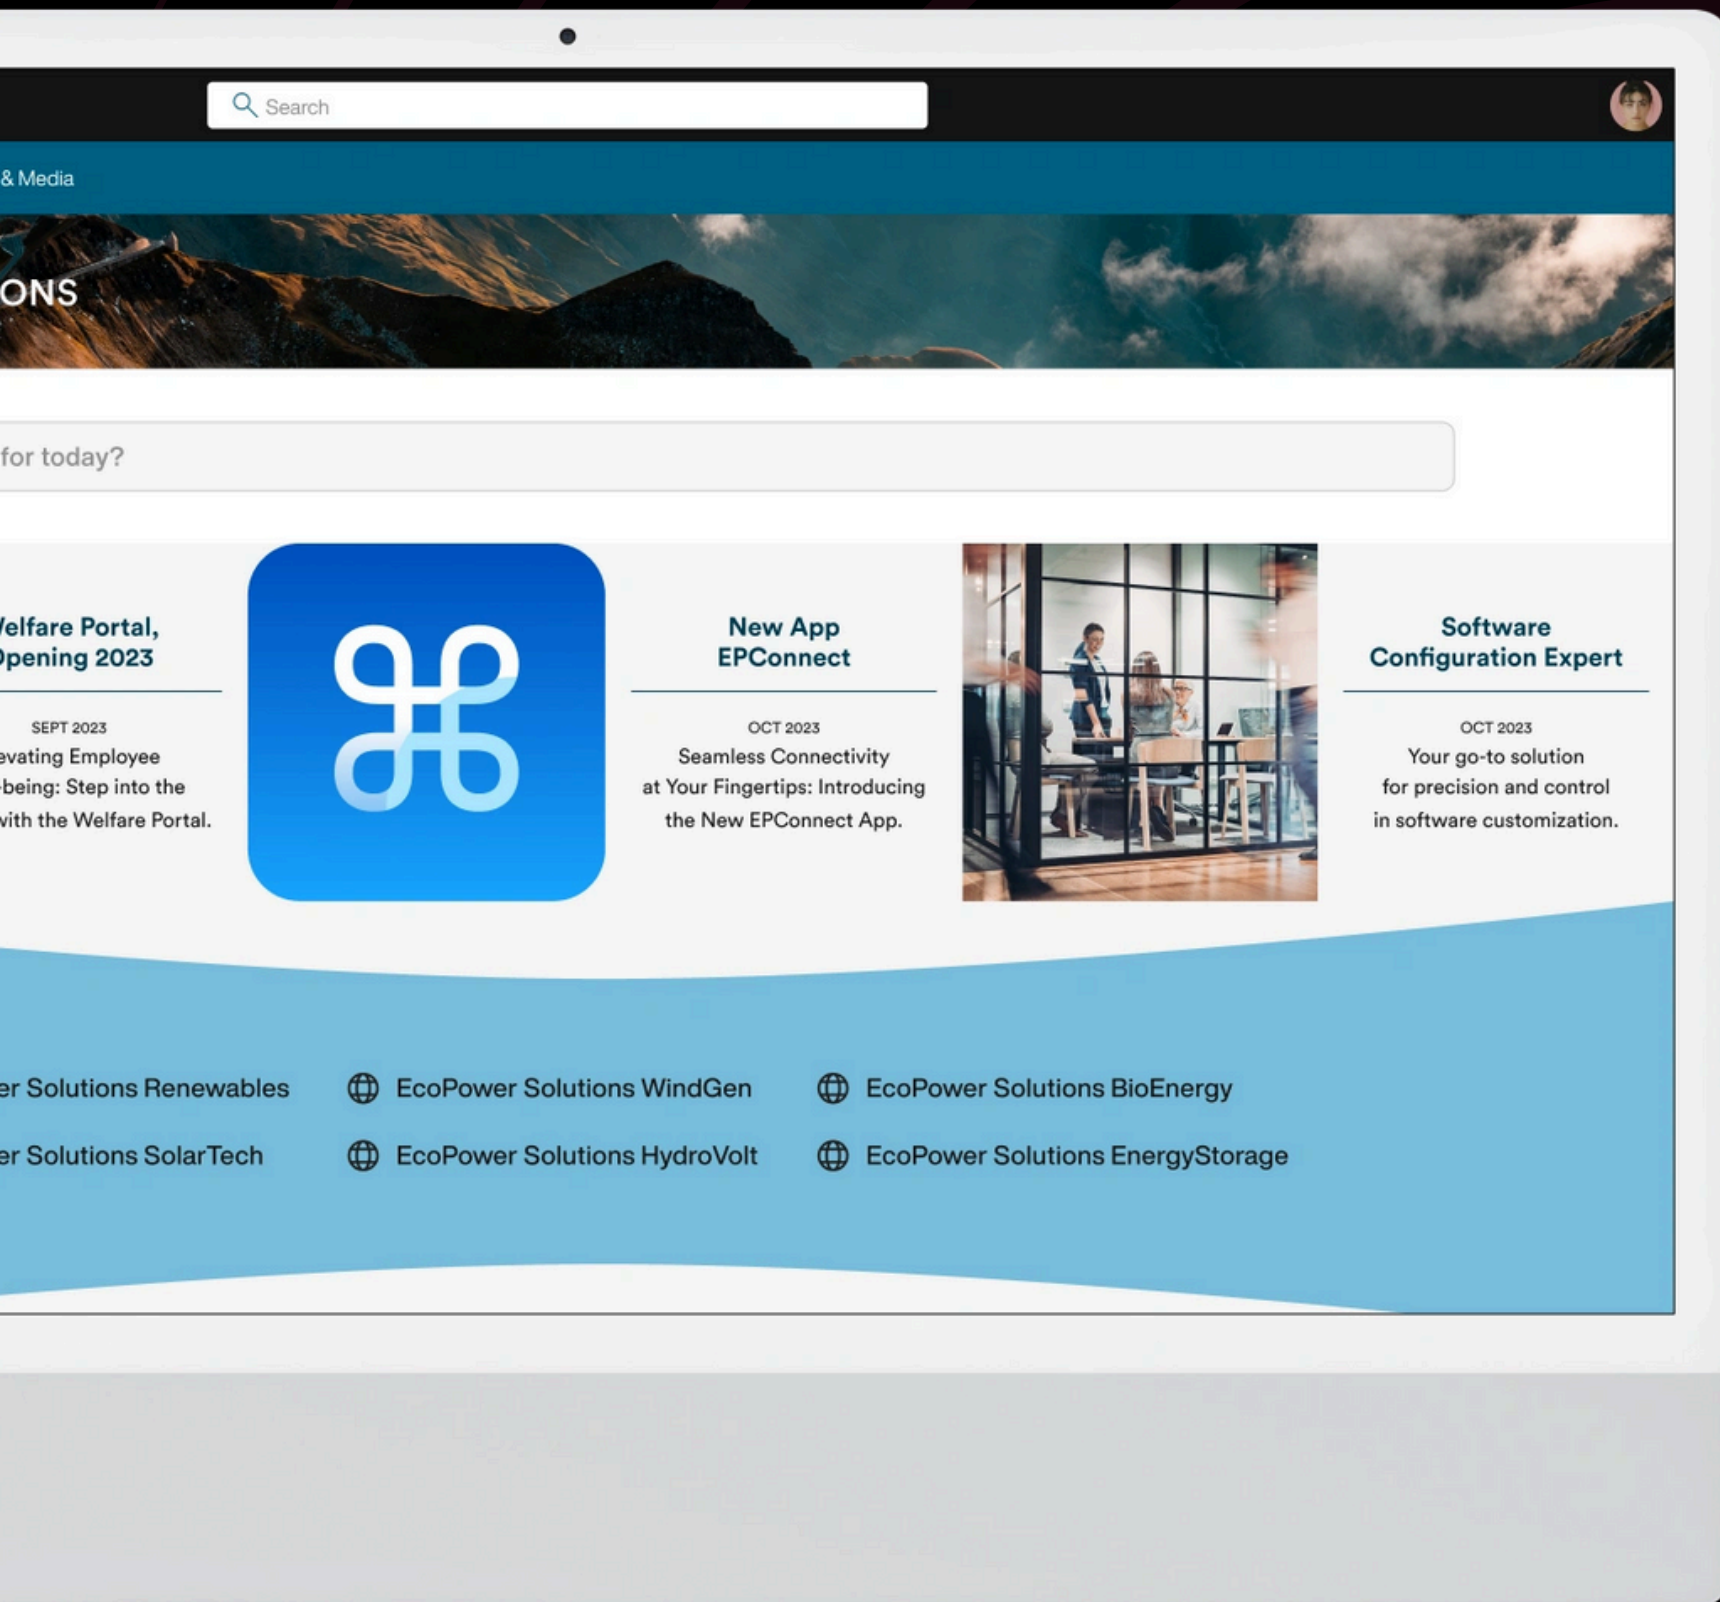

Expand the capabilities of your SharePoint intranet

Our solution is not a standardized product but a custom-made system that is constantly evolving

... +50 features to discover

REVOLUTIONIZING SHAREPOINT IMPLEMENTATION